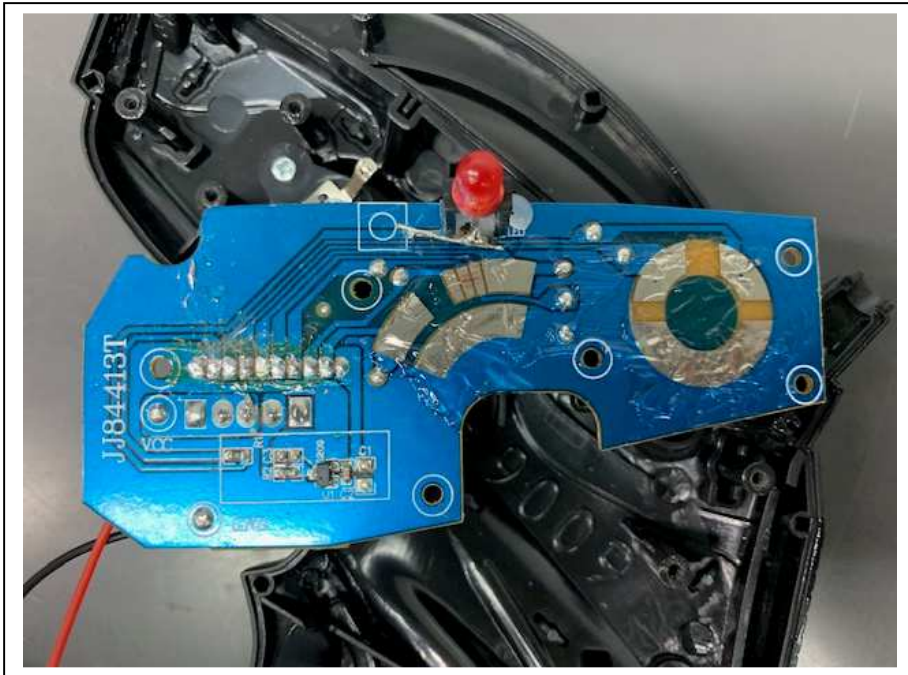

Internal Photo

FCC ID: OTM-8419118-24GTX
IC: 20978-841911824G

FCC ID: OTM-8419118-24GTX
IC: 20978-841911824G

FCC ID: OTM-8419118-24GTX
IC: 20978-841911824G