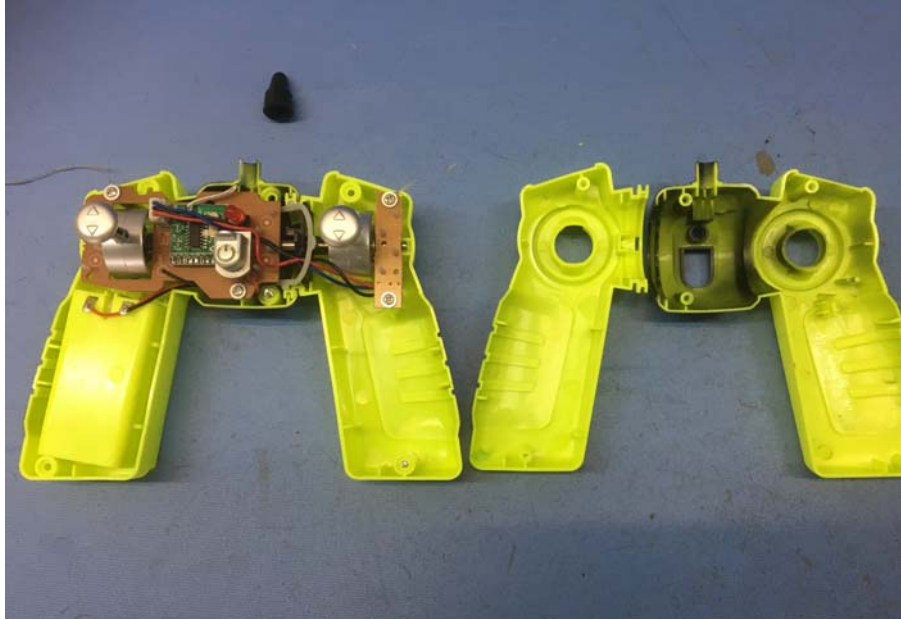

INTERTEK TESTING SERVICE

Equipment Photographs

(Internal)

INTERTEK TESTING SERVICE

Equipment Photographs

(Internal)

INTERTEK TESTING SERVICE

Equipment Photographs

(Internal)

INTERTEK TESTING SERVICE

Equipment Photographs

(Internal)

FCC ID: OTM-8418218-24GTX
IC: 20978-841821824G

INTERTEK TESTING SERVICE

Equipment Photographs

(Internal)