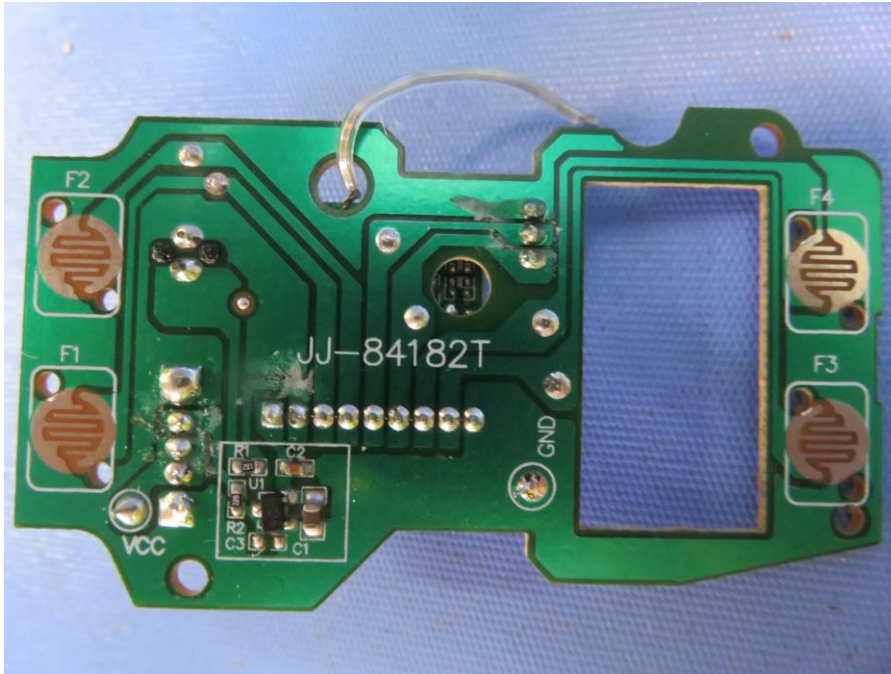

INTERTEK TESTING SERVICE

Report No.: 17030752HKG-001

Equipment Photographs

Model : 84182

(Internal)

FCC ID: OTM-8418217-24GTX

IC: 20978-841821724G

INTERTEK TESTING SERVICE

Report No.: 17030752HKG-001

Equipment Photographs

Model : 40-268

(Internal)

FCC ID: OTM-8418217-24GTX

IC: 20978-841821724G

INTERTEK TESTING SERVICE

Report No.: 17030752HKG-001

Equipment Photographs

Model : 40-268

(Internal)

FCC ID: OTM-8418217-24GTX

IC: 20978-841821724G

INTERTEK TESTING SERVICE

Report No.: 17030752HKG-001

Equipment Photographs

Model : 40-268

(Internal)

FCC ID: OTM-8418217-24GTX

IC: 20978-841821724G