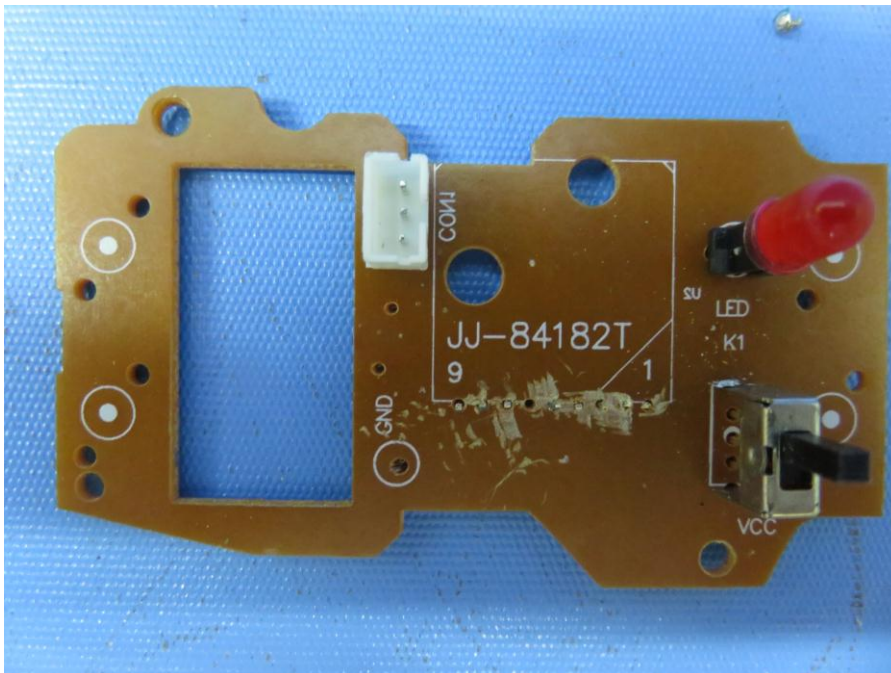

INTERTEK TESTING SERVICE

Report No.: 17030752HKG-001

Equipment Photographs

Model : 84182

(Internal)

FCC ID: OTM-8418217-24GTX

IC: 20978-841821724G

INTERTEK TESTING SERVICE

Report No.: 17030752HKG-001

Equipment Photographs

Model : 40-268

(Internal)

FCC ID: OTM-8418217-24GTX

IC: 20978-841821724G

INTERTEK TESTING SERVICE

Report No.: 17030752HKG-001

Equipment Photographs

Model : 40-268

(Internal)

FCC ID: OTM-8418217-24GTX

IC: 20978-841821724G

INTERTEK TESTING SERVICE

Report No.: 17030752HKG-001

Equipment Photographs

Model : 40-268

(Internal)

FCC ID: OTM-8418217-24GTX

IC: 20978-841821724G