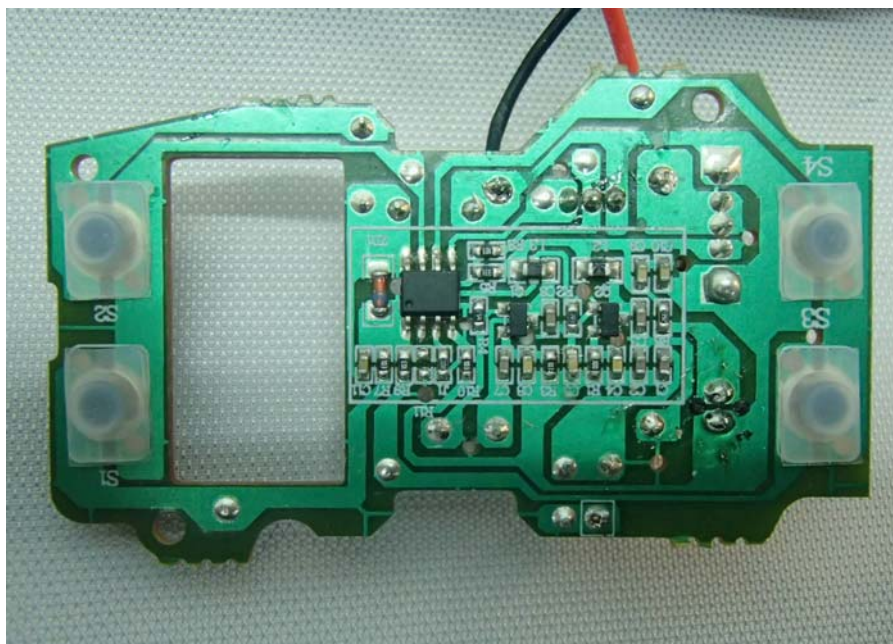

Model : 84181

(Internal)

INTERTEK TESTING SERVICE

Report No.: 14050863HKG-001

Equipment Photographs

Model : 84181

(Internal)

INTERTEK TESTING SERVICE