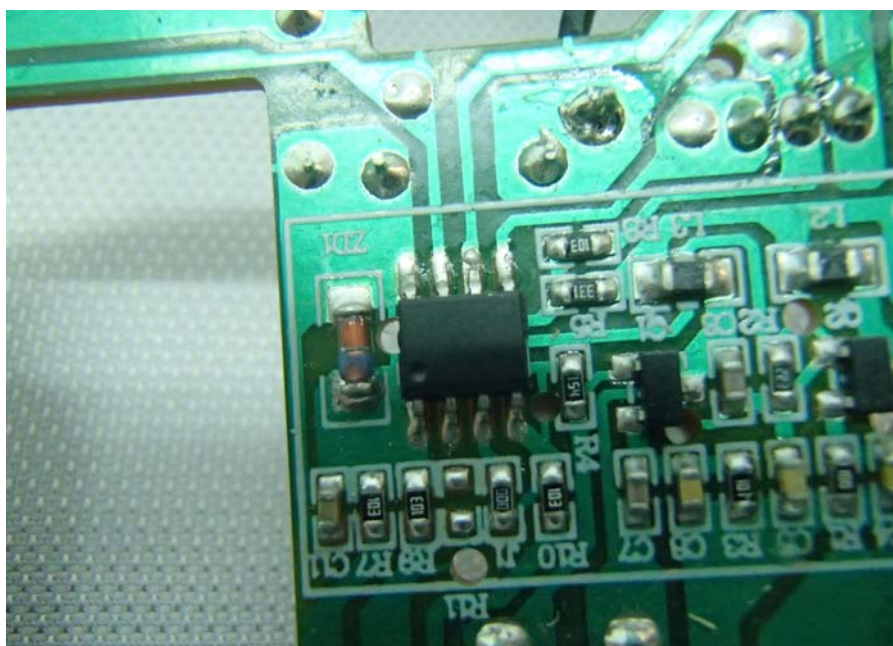

Model : 84181

(Internal)

INTERTEK TESTING SERVICE

Report No.: 14050863HKG-001

Equipment Photographs

Model : 84181

(Internal)

INTERTEK TESTING SERVICE