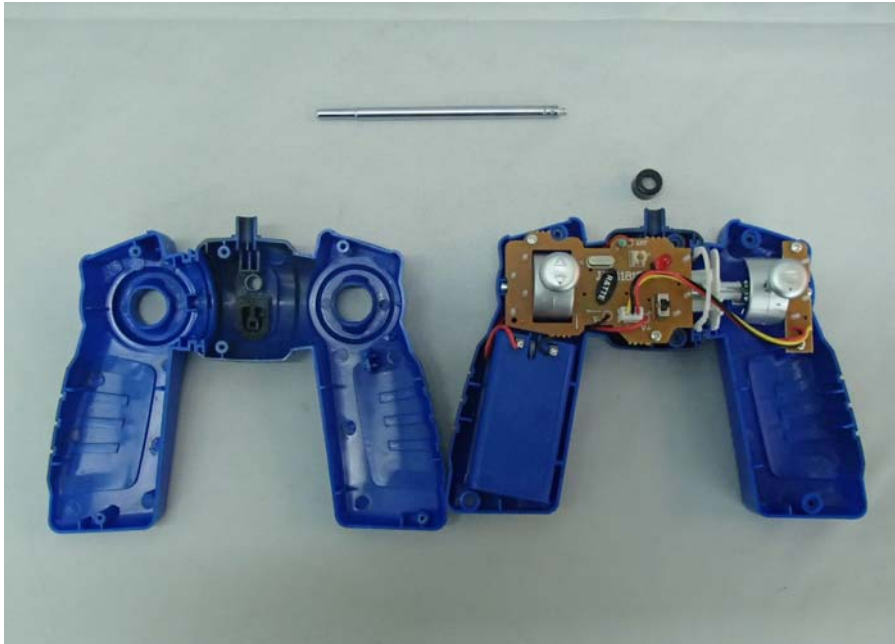

INTERTEK TESTING SERVICE

Report No.: 14050863HKG-001

Equipment Photographs

Model : 84181

(Internal)

INTERTEK TESTING SERVICE

Report No.: 14050863HKG-001

Equipment Photographs

Model : 84181

(Internal)

INTERTEK TESTING SERVICE

Report No.: 14050863HKG-001

Equipment Photographs

Model : 84181

(Internal)

INTERTEK TESTING SERVICE

Report No.: 14050863HKG-001

Equipment Photographs

Model : 84181

(Internal)