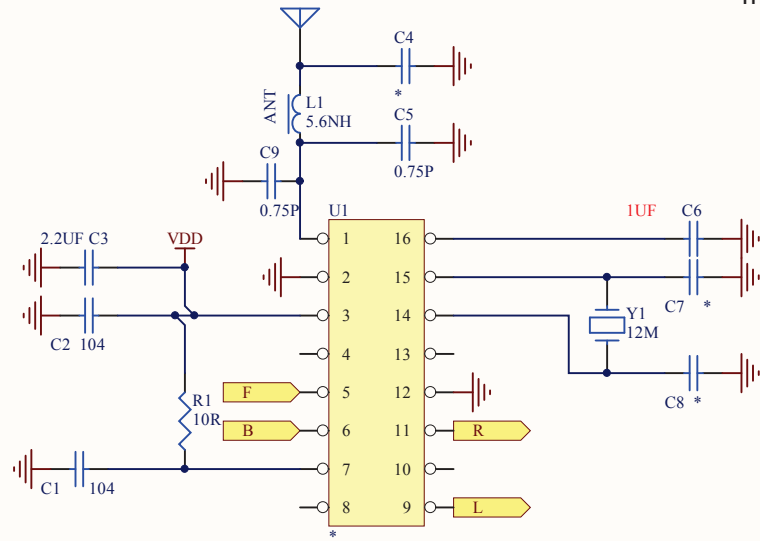

"*" mark represents spare socket.

Title			
Size	Number	Revision	
A4			
Date:	2020/4/2	Sheet of	
File:	C:\Users\...\84154-TX	.Sch	Drawn By: