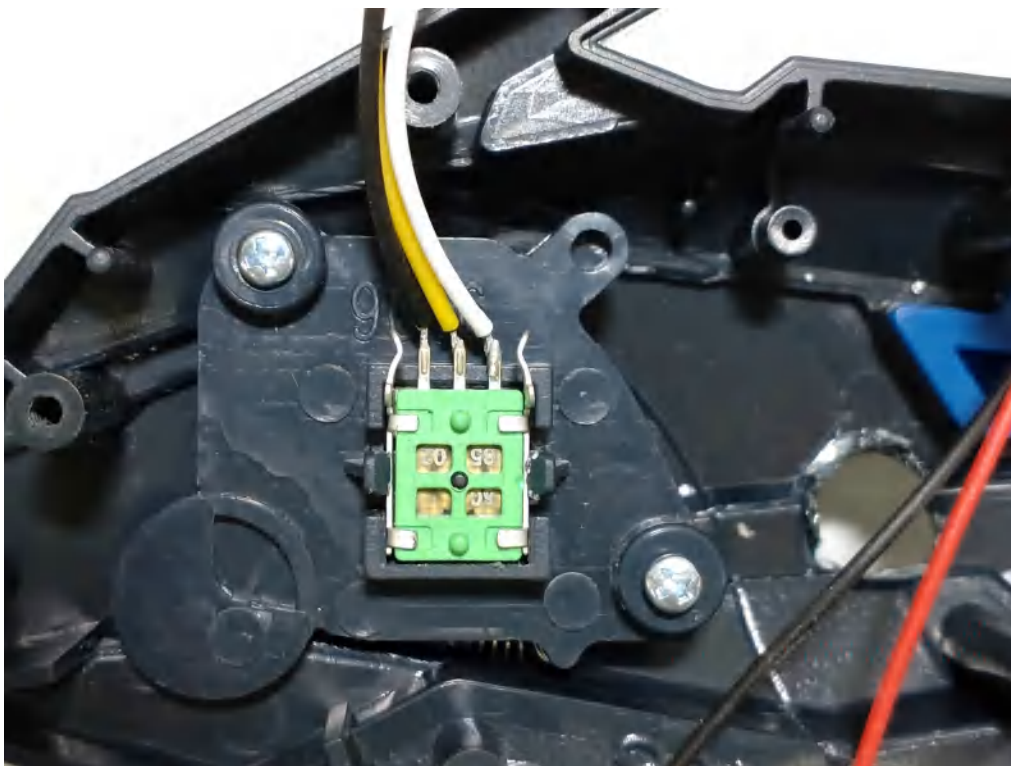

## EUT Internal Photos

FCC ID: OTM-8408722-24GTX

Internal View

Internal View

Internal View

Internal View

Internal View

Internal View

Internal View