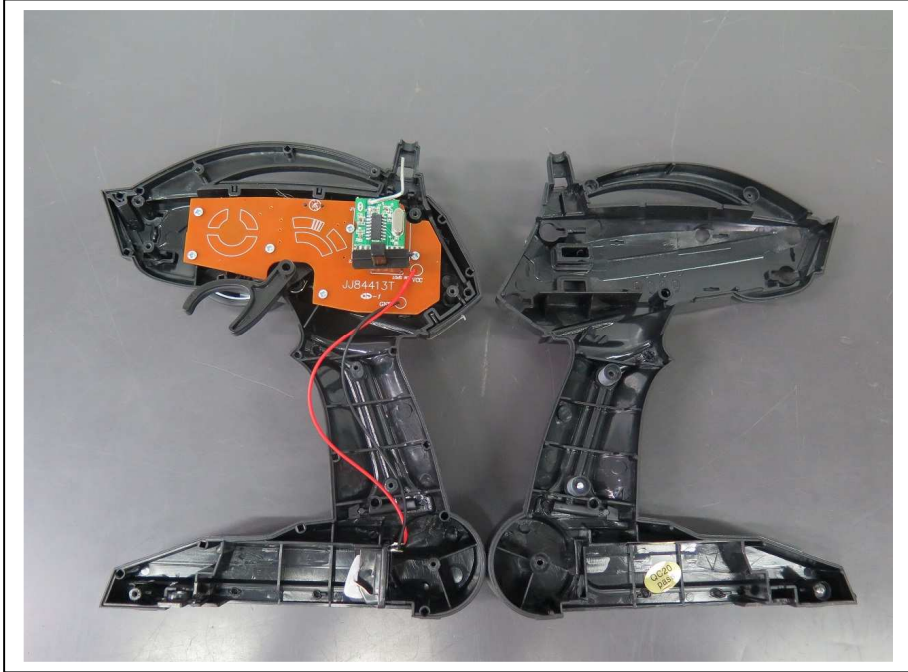

Internal Photo

FCC ID: OTM-8408319-24GTX