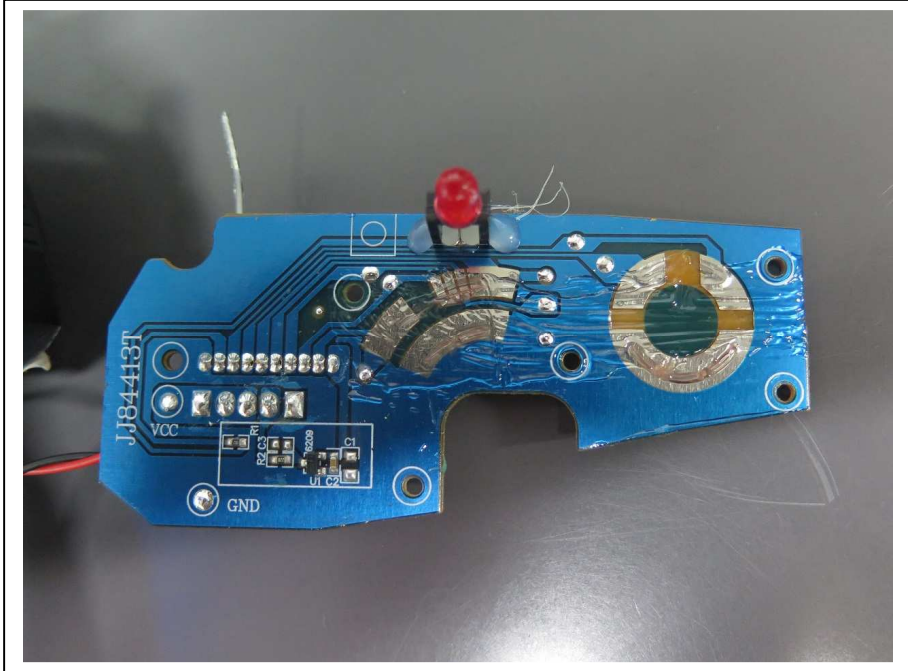

Internal Photo

FCC ID: OTM-8408319-24GTX