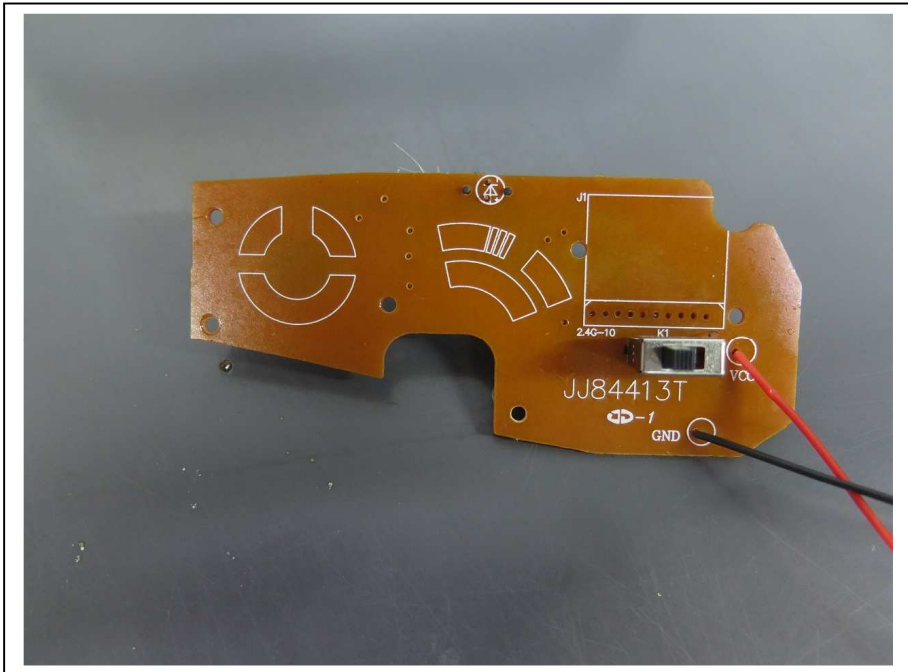

Internal Photo

FCC ID: OTM-8408319-24GTX