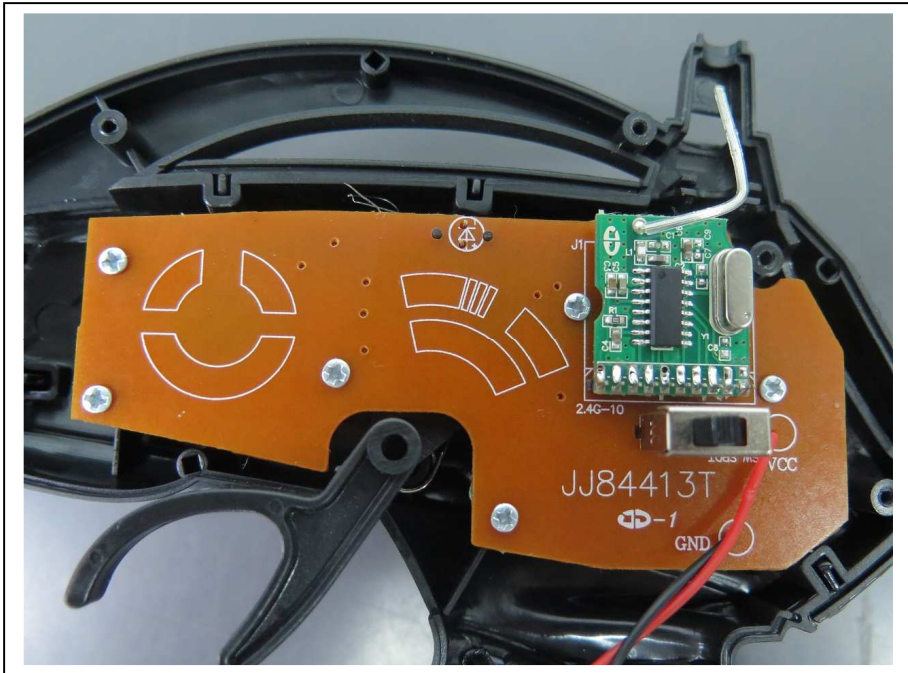

Internal Photo

FCC ID: OTM-8408319-24GTX