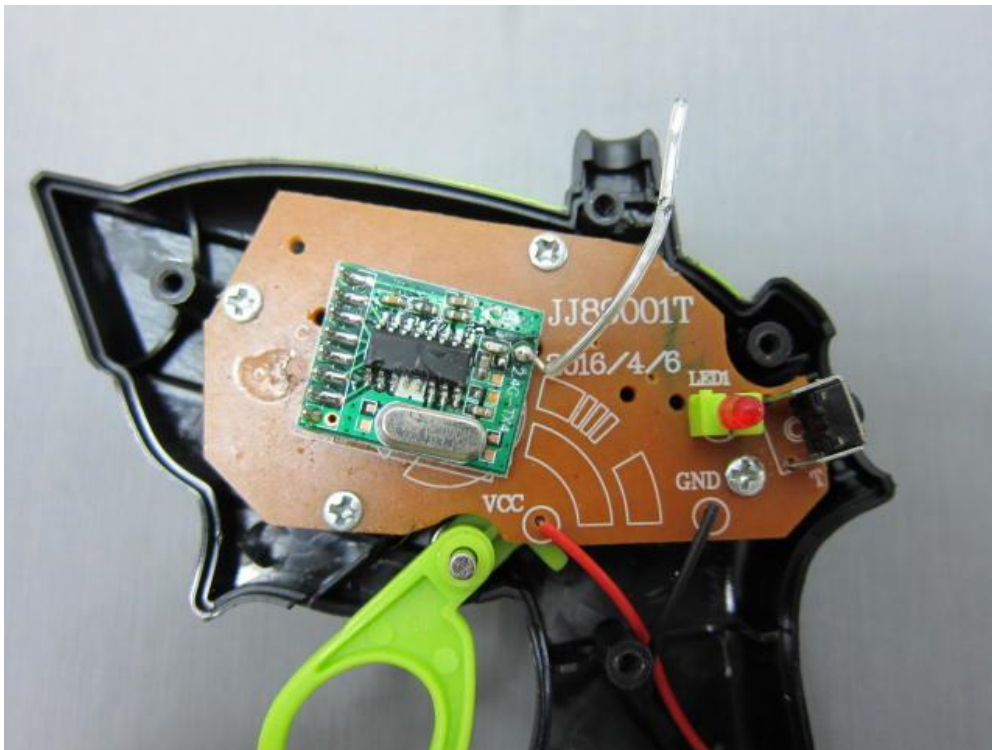

Internal Photo

FCC ID: OTM-8406317-24GTX