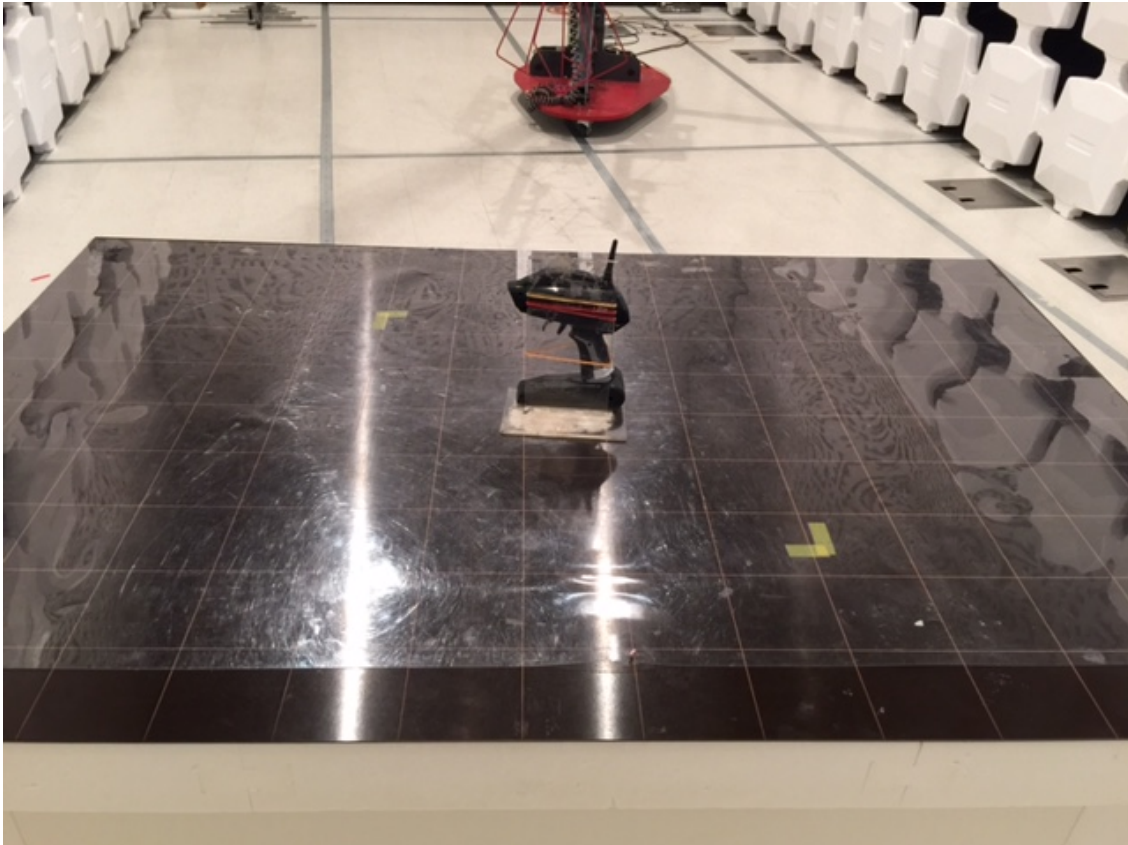

INTERTEK TESTING SERVICE

Report No: 15070429HKG-001

Configuration Photographs

Worst-Case Radiated Emissions

(Front View)

Model : **84063TX**

INTERTEK TESTING SERVICE

Report No: 15070429HKG-001

Configuration Photographs Worst-Case Radiated Emissions

(Back View)

Model : **84063TX**

FCC ID: OTM-8406315-24GTX