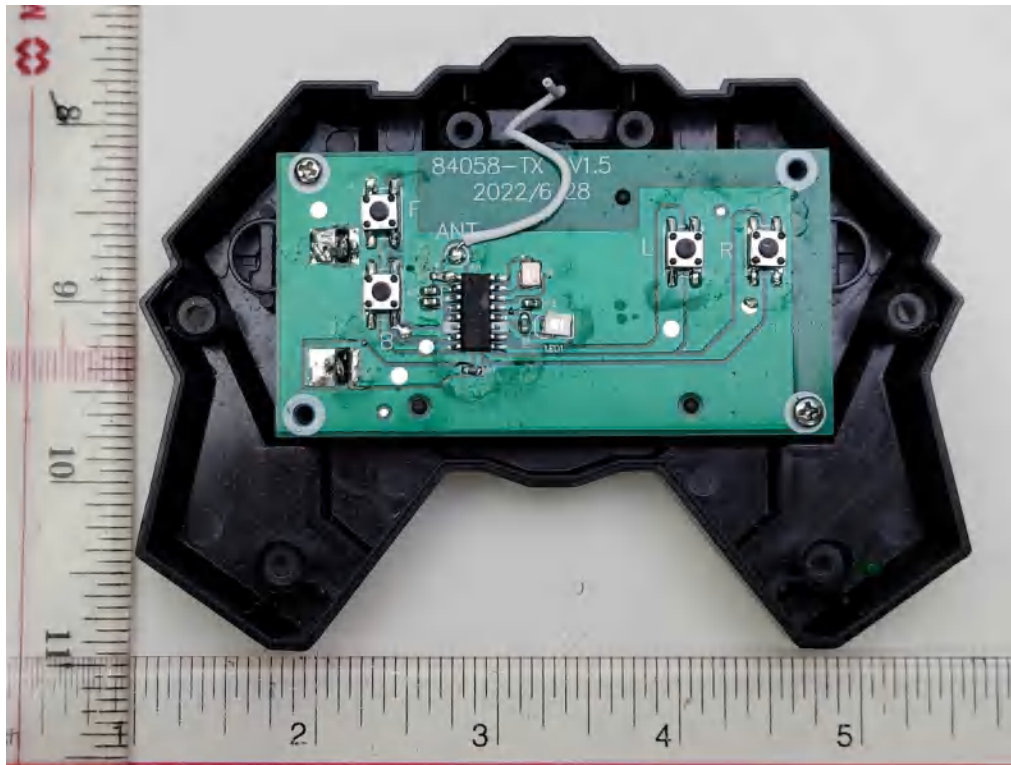

Appendix 4

EUT Internal Photos

FCC ID: OTM-8405822-24GTX

Internal View

Internal View

Internal View

Internal View

Internal View

Internal View