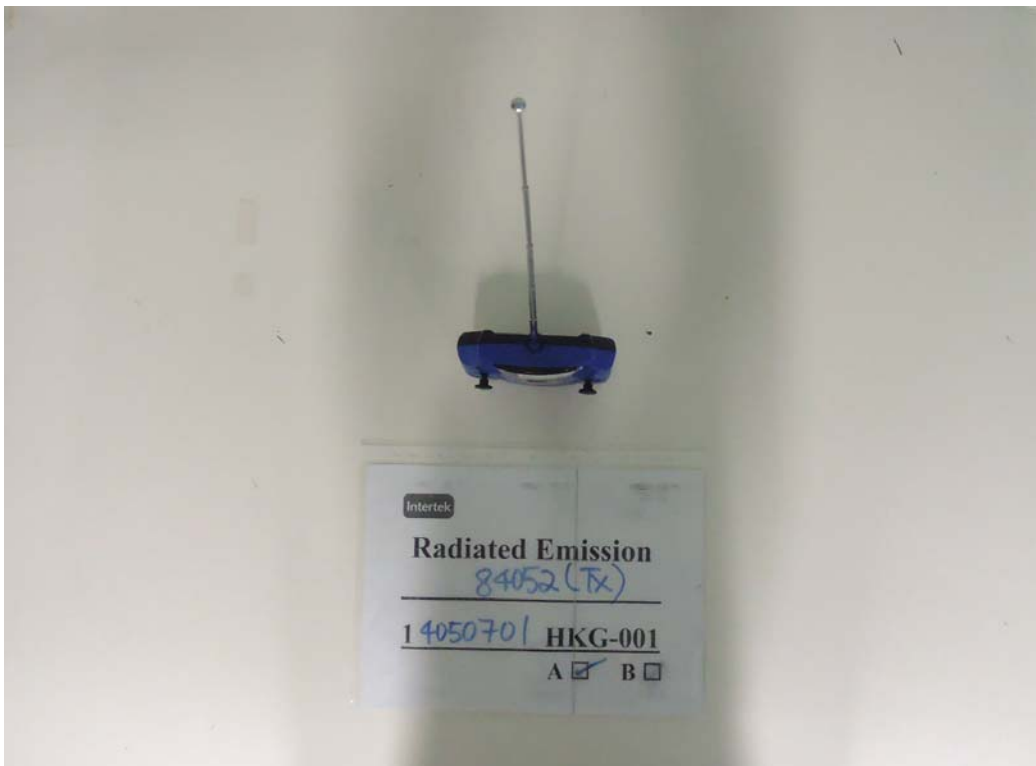

INTERTEK TESTING SERVICE

Report No: 14050701HKG-001

Configuration Photographs

Worst-Case Radiated Emissions

(Front View)

Model : 84052