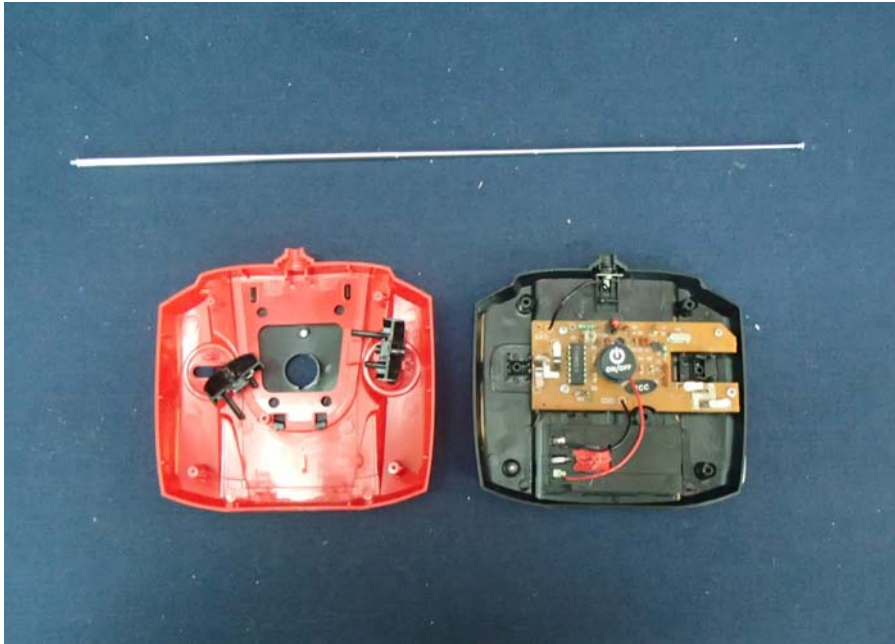

INTERTEK TESTING SERVICE

Report No.: 14070461HKG-001

Equipment Photographs

Model: 84011

(Internal)

INTERTEK TESTING SERVICE

Report No.: 14070461HKG-001

Equipment Photographs

Model: 84011

(Internal)

INTERTEK TESTING SERVICE

Report No.: 14070461HKG-001

Equipment Photographs

Model: 84011

(Internal)