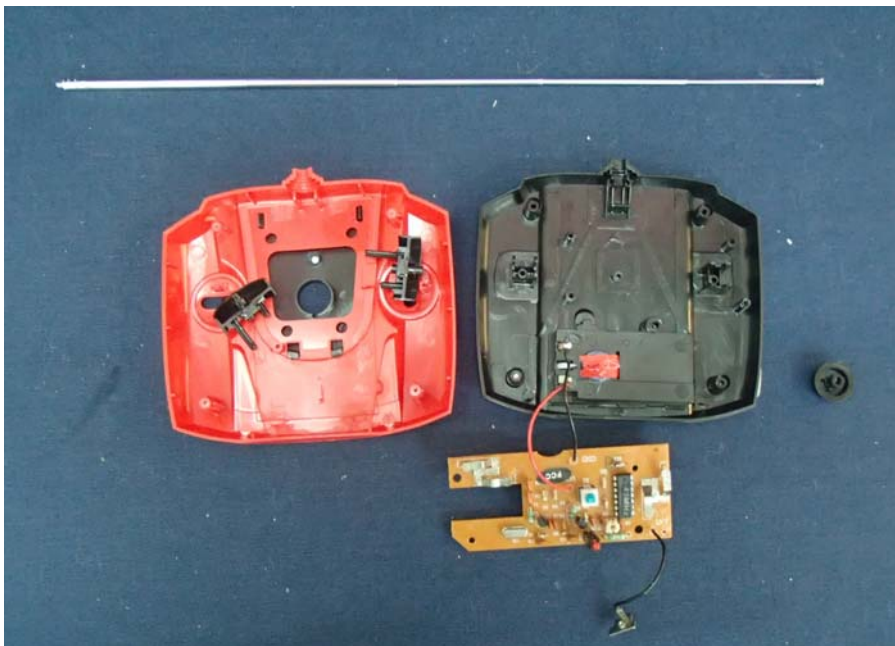

INTERTEK TESTING SERVICE

Report No.: 14070461HKG-001

Equipment Photographs

Model: 84011

(Internal)

INTERTEK TESTING SERVICE

Report No.: 14070461HKG-001

Equipment Photographs

Model: 84011

(Internal)

INTERTEK TESTING SERVICE

Report No.: 14070461HKG-001

Equipment Photographs

Model: 84011

(Internal)