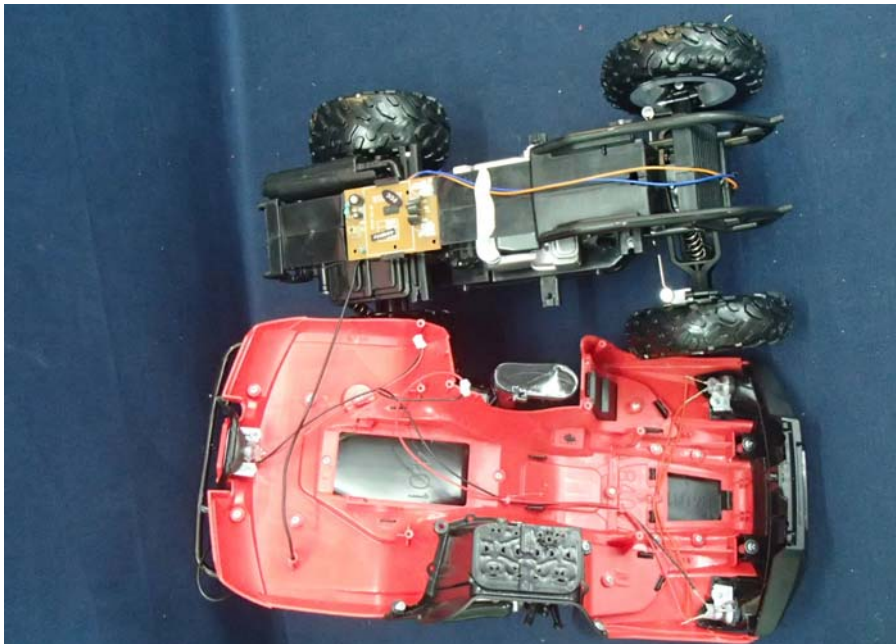

# INTERTEK TESTING SERVICE

---

Report No.: 14070461HKG-002

## Equipment Photographs

Model : 84011

(Internal)