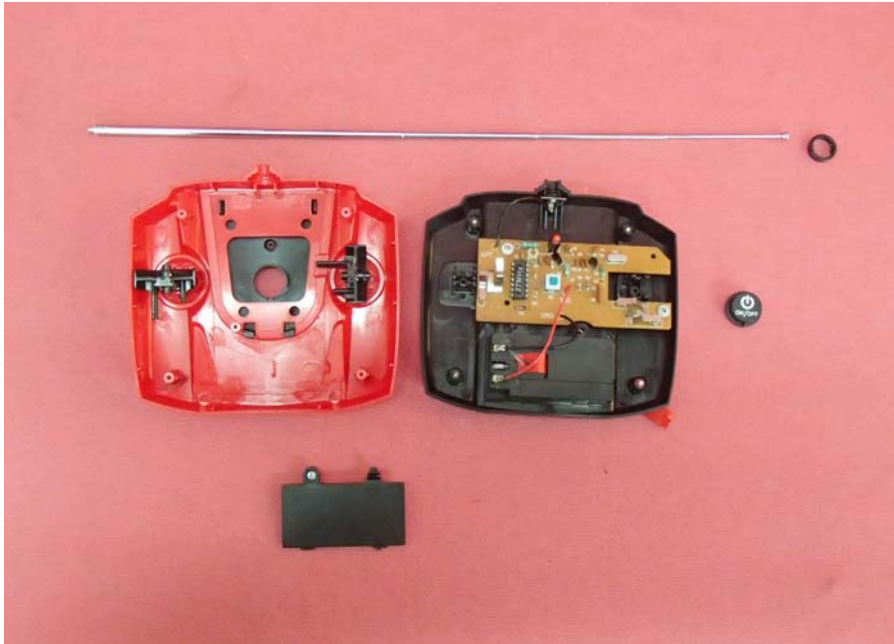

INTERTEK TESTING SERVICE

Report No.: 14070929HKG-001

Equipment Photographs

Model : 84011

(Internal)

INTERTEK TESTING SERVICE

Report No.: 14070929HKG-001

Equipment Photographs

Model : 84011

(Internal)

INTERTEK TESTING SERVICE

Report No.: 14070929HKG-001

Equipment Photographs

Model : 84011

(Internal)