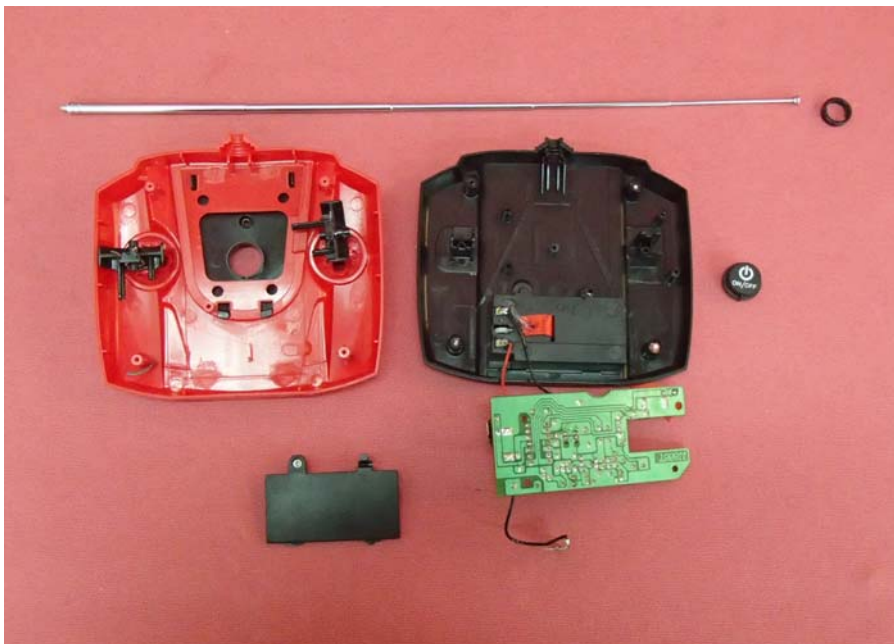

INTERTEK TESTING SERVICE

Report No.: 14070929HKG-001

Equipment Photographs

Model : 84011

(Internal)

INTERTEK TESTING SERVICE

Report No.: 14070929HKG-001

Equipment Photographs

Model : 84011

(Internal)

INTERTEK TESTING SERVICE

Report No.: 14070929HKG-001

Equipment Photographs

Model : 84011

(Internal)