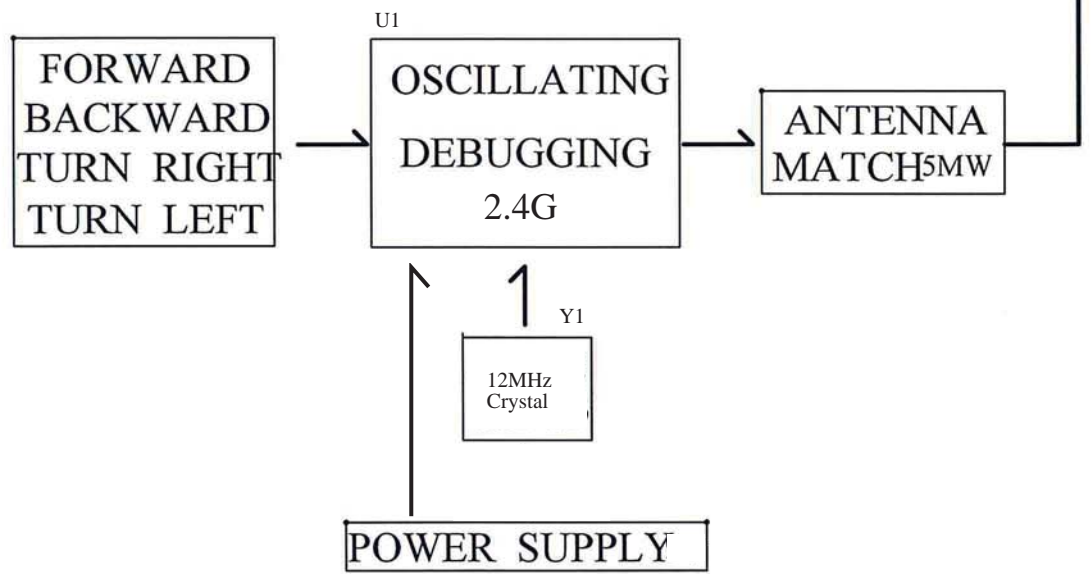

(2.4G)BLOCK DIAGRAM OF TRANSMITTER

2450 - 2460 MHz

Title		
Block diagram for TX		
Size	Number	Revision
A4		
Date:	2015-9-14	Sheet of
File:	F:\实训图\2.4G 发射流程图 SCH100C	Drawn By: