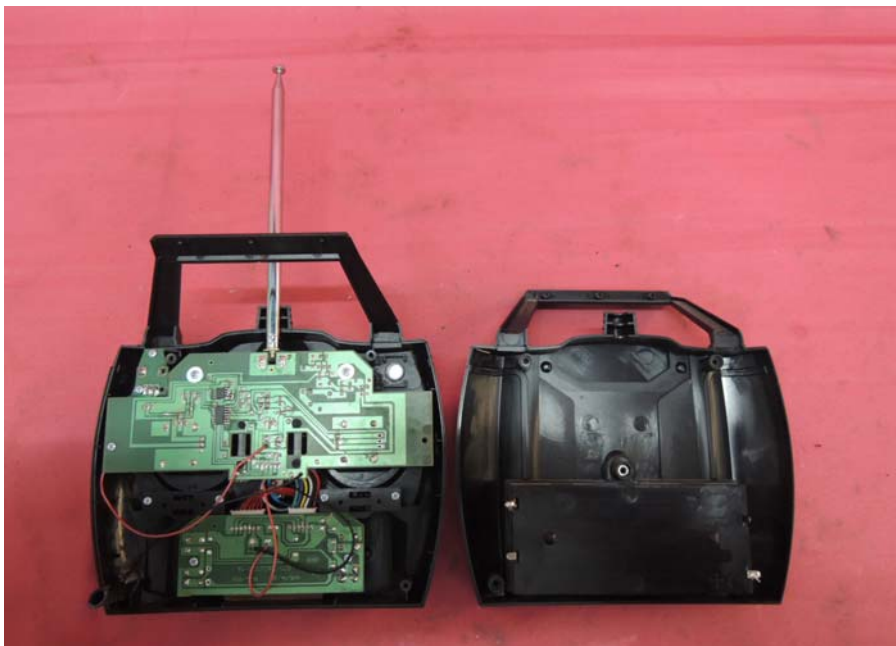

INTERTEK TESTING SERVICE

Report No.: 13080432HKG-001

Equipment Photographs

Model : MC1704014

(Internal)

INTERTEK TESTING SERVICE

Report No.: 13080432HKG-001

Equipment Photographs

Model : MC1704014

(Internal)

INTERTEK TESTING SERVICE

Report No.: 13080432HKG-001

Equipment Photographs

Model : MC1704014

(Internal)

INTERTEK TESTING SERVICE

Report No.: 13080432HKG-001

Equipment Photographs

Model : MC1704014

(Internal)

INTERTEK TESTING SERVICE

Report No.: 13080432HKG-001

Equipment Photographs

Model : MC1704014