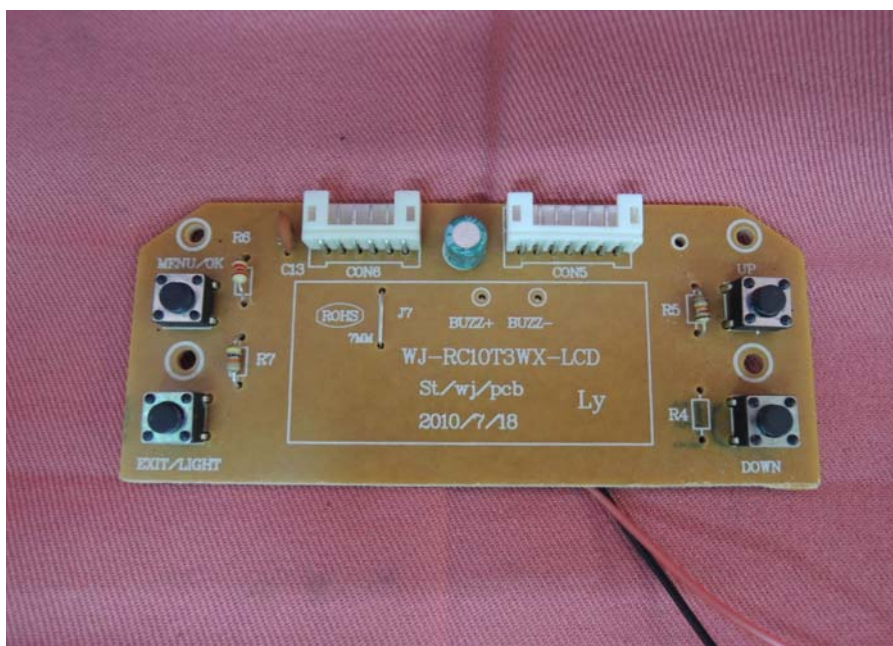

INTERTEK TESTING SERVICE

Report No.: 13080432HKG-001

Equipment Photographs

Model : MC1704014

(Internal)