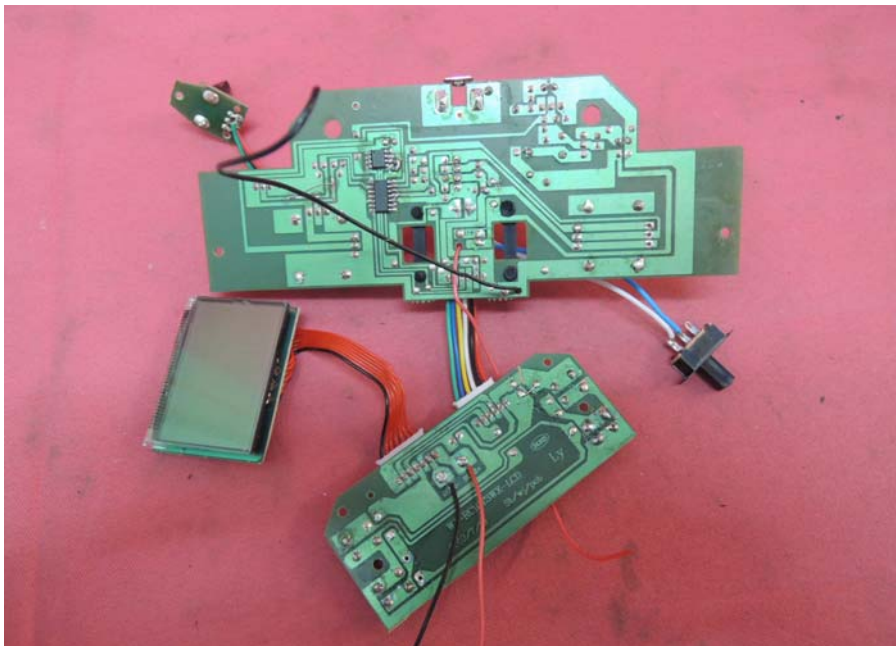

INTERTEK TESTING SERVICE

Report No.: 13080432HKG-001

Equipment Photographs

Model : MC1704014

(Internal)

INTERTEK TESTING SERVICE

Report No.: 13080432HKG-001

Equipment Photographs

Model : MC1704014

(Internal)

INTERTEK TESTING SERVICE

Report No.: 13080432HKG-001

Equipment Photographs

Model : MC1704014

(Internal)

INTERTEK TESTING SERVICE

Report No.: 13080432HKG-001

Equipment Photographs

Model : MC1704014

(Internal)

INTERTEK TESTING SERVICE

Report No.: 13080432HKG-001

Equipment Photographs

Model : MC1704014