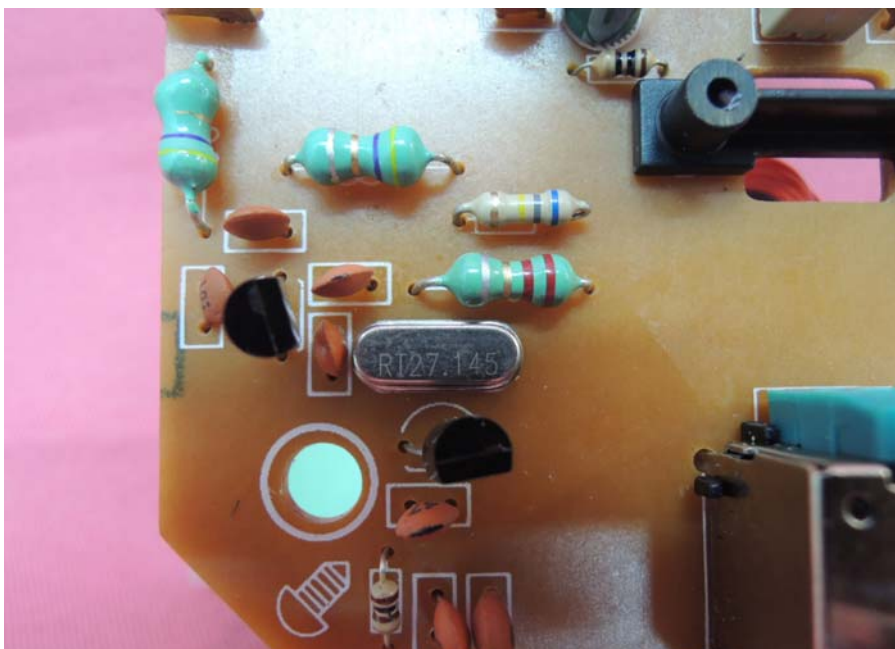

INTERTEK TESTING SERVICE

Report No.: 13080432HKG-001

Equipment Photographs

Model : MC1704014

(Internal)

INTERTEK TESTING SERVICE

Report No.: 13080432HKG-001

Equipment Photographs

Model : MC1704014

(Internal)

INTERTEK TESTING SERVICE

Report No.: 13080432HKG-001

Equipment Photographs

Model : MC1704014

(Internal)

INTERTEK TESTING SERVICE

Report No.: 13080432HKG-001

Equipment Photographs

Model : MC1704014

(Internal)

INTERTEK TESTING SERVICE

Report No.: 13080432HKG-001

Equipment Photographs

Model : MC1704014

Equipment Photographs

Model : MC1704014

(Internal)

INTERTEK TESTING SERVICE

Report No.: 13080432HKG-001

Equipment Photographs

Model : MC1704014

(Internal)