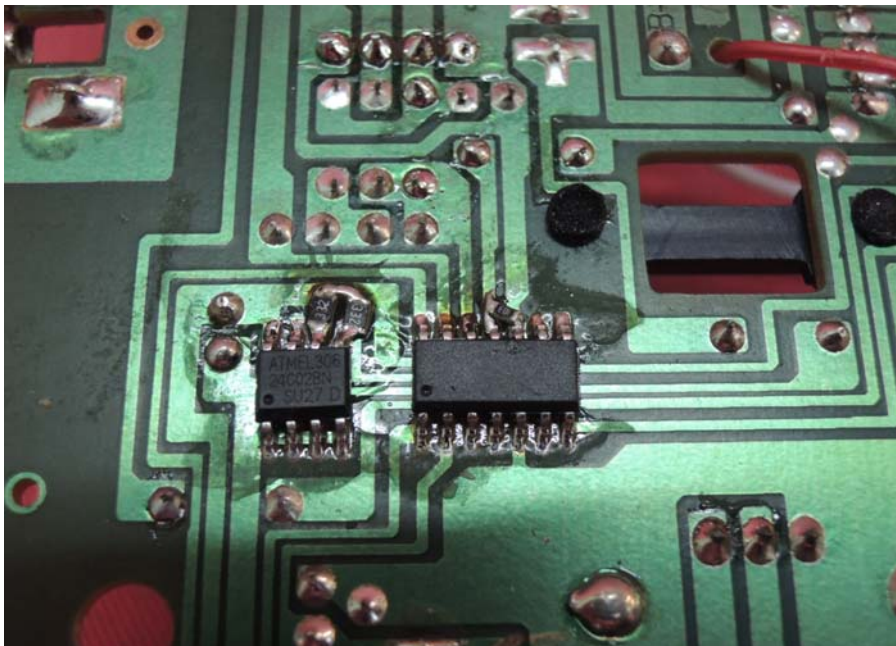

Model : MC1704014

(Internal)

INTERTEK TESTING SERVICE

Report No.: 13080432HKG-001

Equipment Photographs

Model : MC1704014

(Internal)

INTERTEK TESTING SERVICE