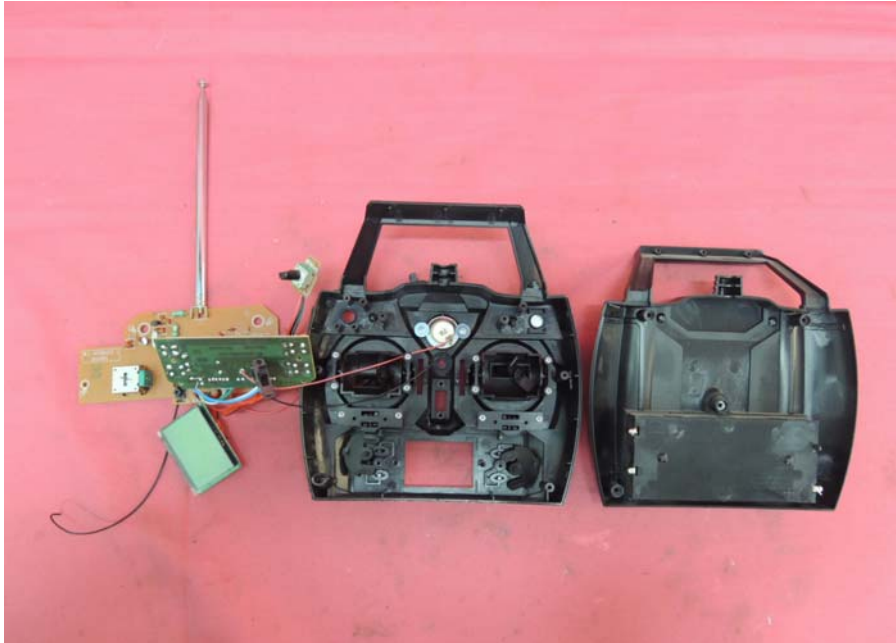

INTERTEK TESTING SERVICE

Report No.: 13080432HKG-001

Equipment Photographs

Model : MC1704014

(Internal)

INTERTEK TESTING SERVICE

Report No.: 13080432HKG-001

Equipment Photographs

Model : MC1704014

(Internal)

INTERTEK TESTING SERVICE

Report No.: 13080432HKG-001

Equipment Photographs

Model : MC1704014

(Internal)

INTERTEK TESTING SERVICE

Report No.: 13080432HKG-001

Equipment Photographs

Model : MC1704014

(Internal)

INTERTEK TESTING SERVICE

Report No.: 13080432HKG-001

Equipment Photographs

Model : MC1704014