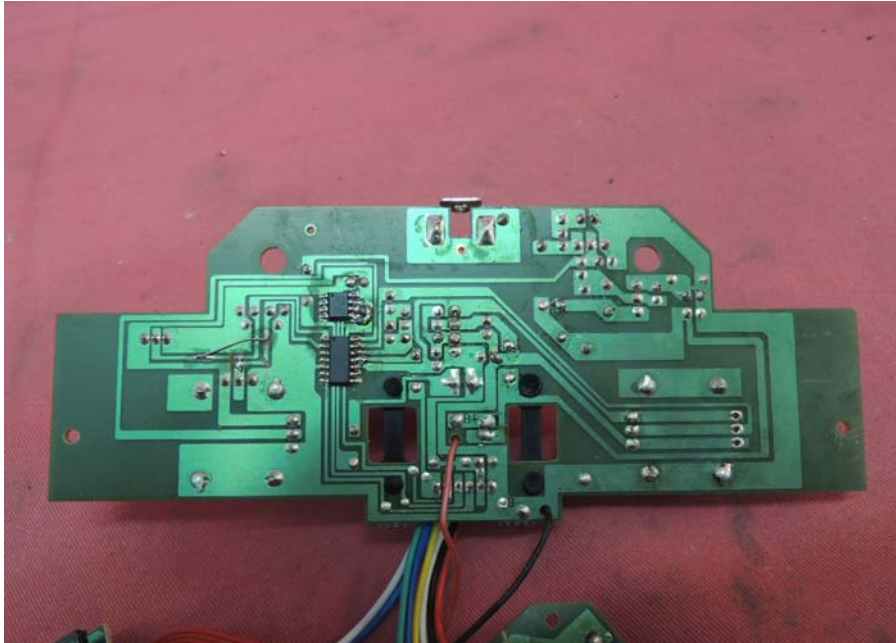

INTERTEK TESTING SERVICE

Report No.: 13080432HKG-001

Equipment Photographs

Model : MC1704014

(Internal)

INTERTEK TESTING SERVICE

Report No.: 13080432HKG-001

Equipment Photographs

Model : MC1704014

(Internal)

INTERTEK TESTING SERVICE

Report No.: 13080432HKG-001

Equipment Photographs

Model : MC1704014

(Internal)

INTERTEK TESTING SERVICE

Report No.: 13080432HKG-001

Equipment Photographs

Model : MC1704014

(Internal)

INTERTEK TESTING SERVICE

Report No.: 13080432HKG-001

Equipment Photographs

Model : MC1704014