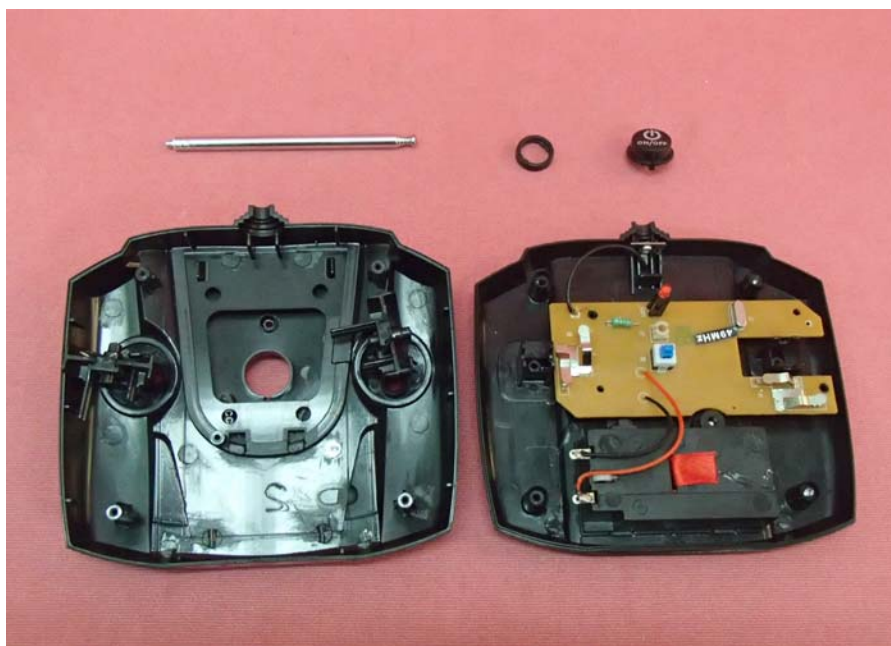

INTERTEK TESTING SERVICE

Report No.: 14110667HKG-001

Equipment Photographs

Model : 5F62780

(Internal)

INTERTEK TESTING SERVICE

Report No.: 14110667HKG-001

Equipment Photographs

Model : 5F62780

(Internal)

INTERTEK TESTING SERVICE

Report No.: 14110667HKG-001

Equipment Photographs

Model : 62780

(Internal)