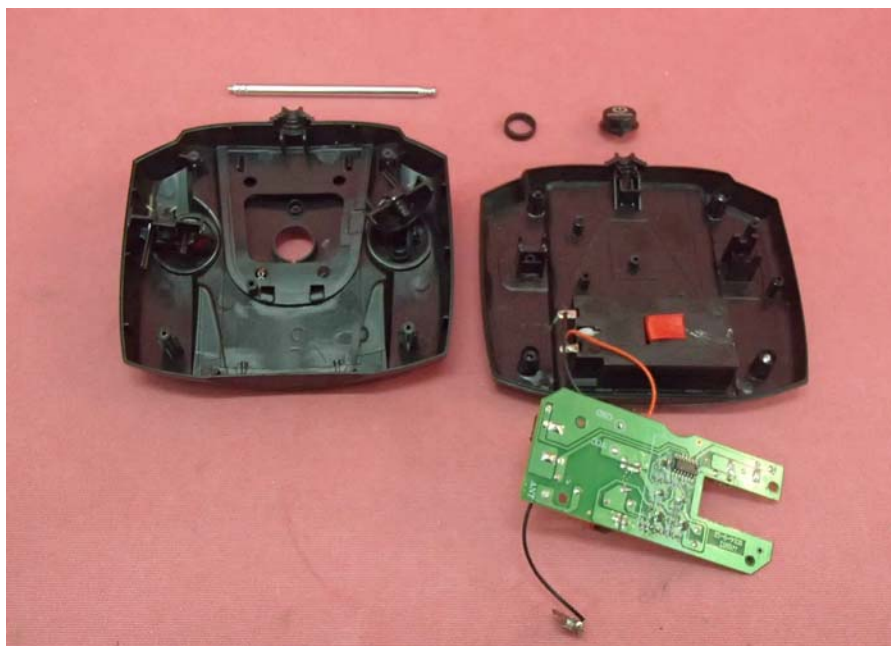

INTERTEK TESTING SERVICE

Report No.: 14110667HKG-001

Equipment Photographs

Model : 5F62780

(Internal)

INTERTEK TESTING SERVICE

Report No.: 14110667HKG-001

Equipment Photographs

Model : 5F62780

(Internal)

INTERTEK TESTING SERVICE

Report No.: 14110667HKG-001

Equipment Photographs

Model : 62780

(Internal)