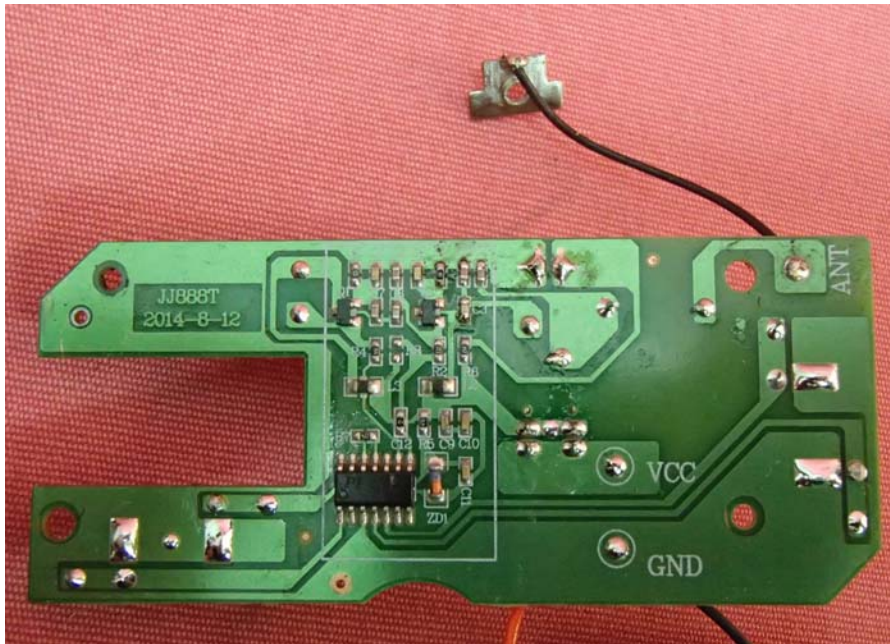

INTERTEK TESTING SERVICE

Report No.: 14110667HKG-001

Equipment Photographs

Model : 5F62780

(Internal)

INTERTEK TESTING SERVICE

Report No.: 14110667HKG-001

Equipment Photographs

Model : 5F62780

(Internal)

INTERTEK TESTING SERVICE

Report No.: 14110667HKG-001

Equipment Photographs

Model : 62780

(Internal)