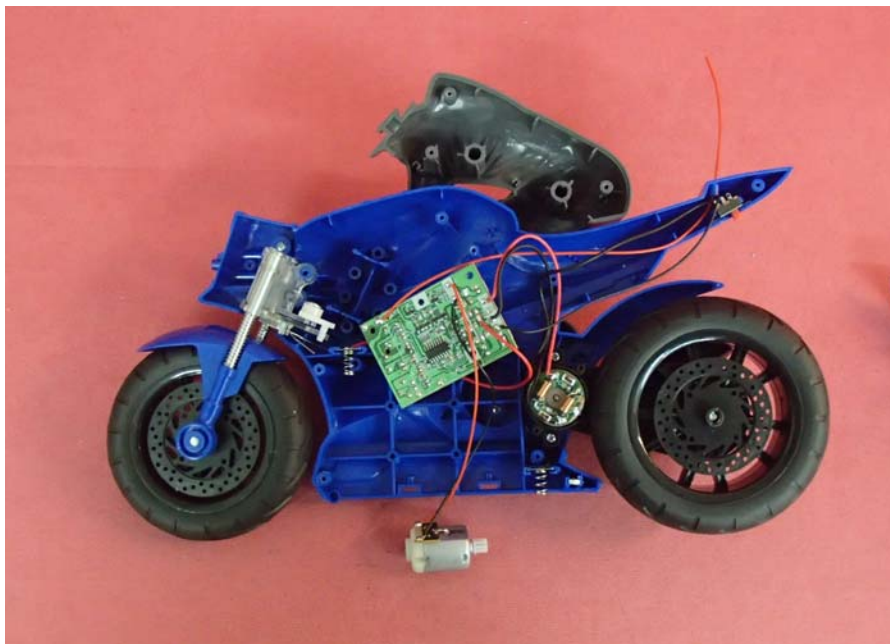

# INTERTEK TESTING SERVICE

---

Report No.: 14110667HKG-002

## Equipment Photographs

Model : 5F62780

(Internal)