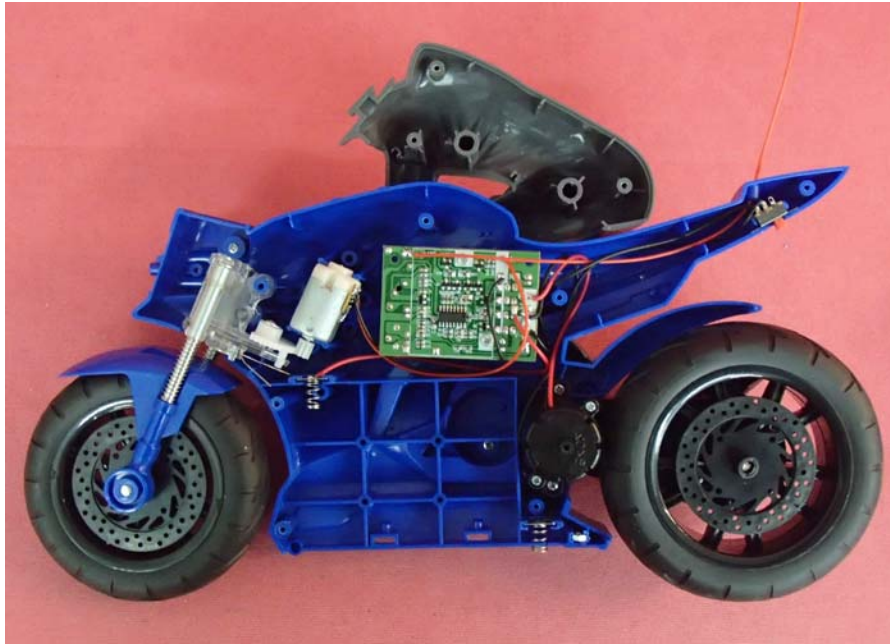

# INTERTEK TESTING SERVICE

---

Report No.: 14110667HKG-002

## Equipment Photographs

Model : 5F62780

(Internal)