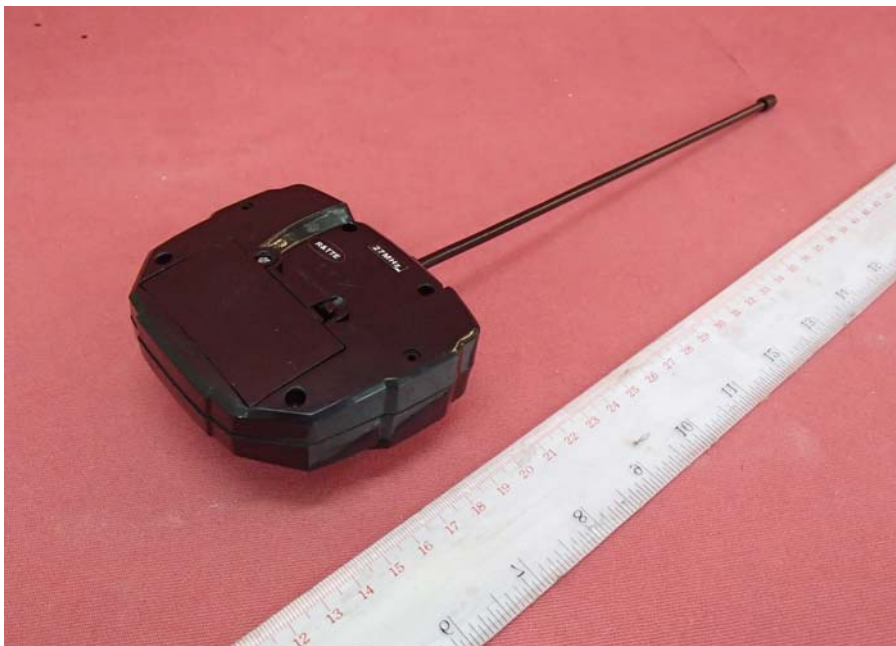

INTERTEK TESTING SERVICE

Report No.: 14040895HKG-001R1

Equipment Photographs

Model : 5F62041

(External)

INTERTEK TESTING SERVICE

Report No.: 14040895HKG-001R1

Equipment Photographs

Model : 5F62041

(External)