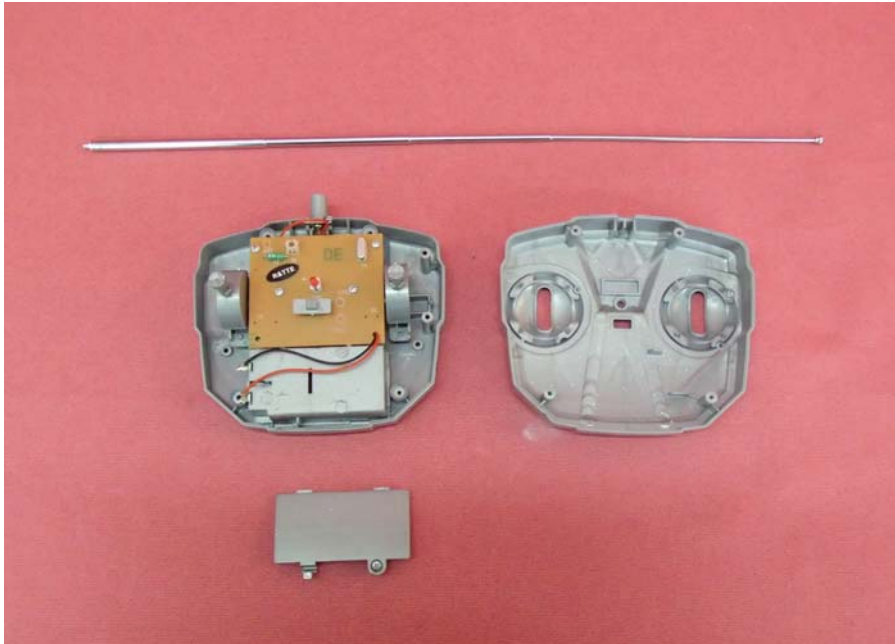

INTERTEK TESTING SERVICE

Report No.: 14060537HKG-001

Equipment Photographs

Model : 5F6203C

(Internal)

INTERTEK TESTING SERVICE

Report No.: 14060537HKG-001

Equipment Photographs

Model : 5F6203C

(Internal)

INTERTEK TESTING SERVICE

Report No.: 14060537HKG-001

Equipment Photographs

Model : 5F6203C

(Internal)