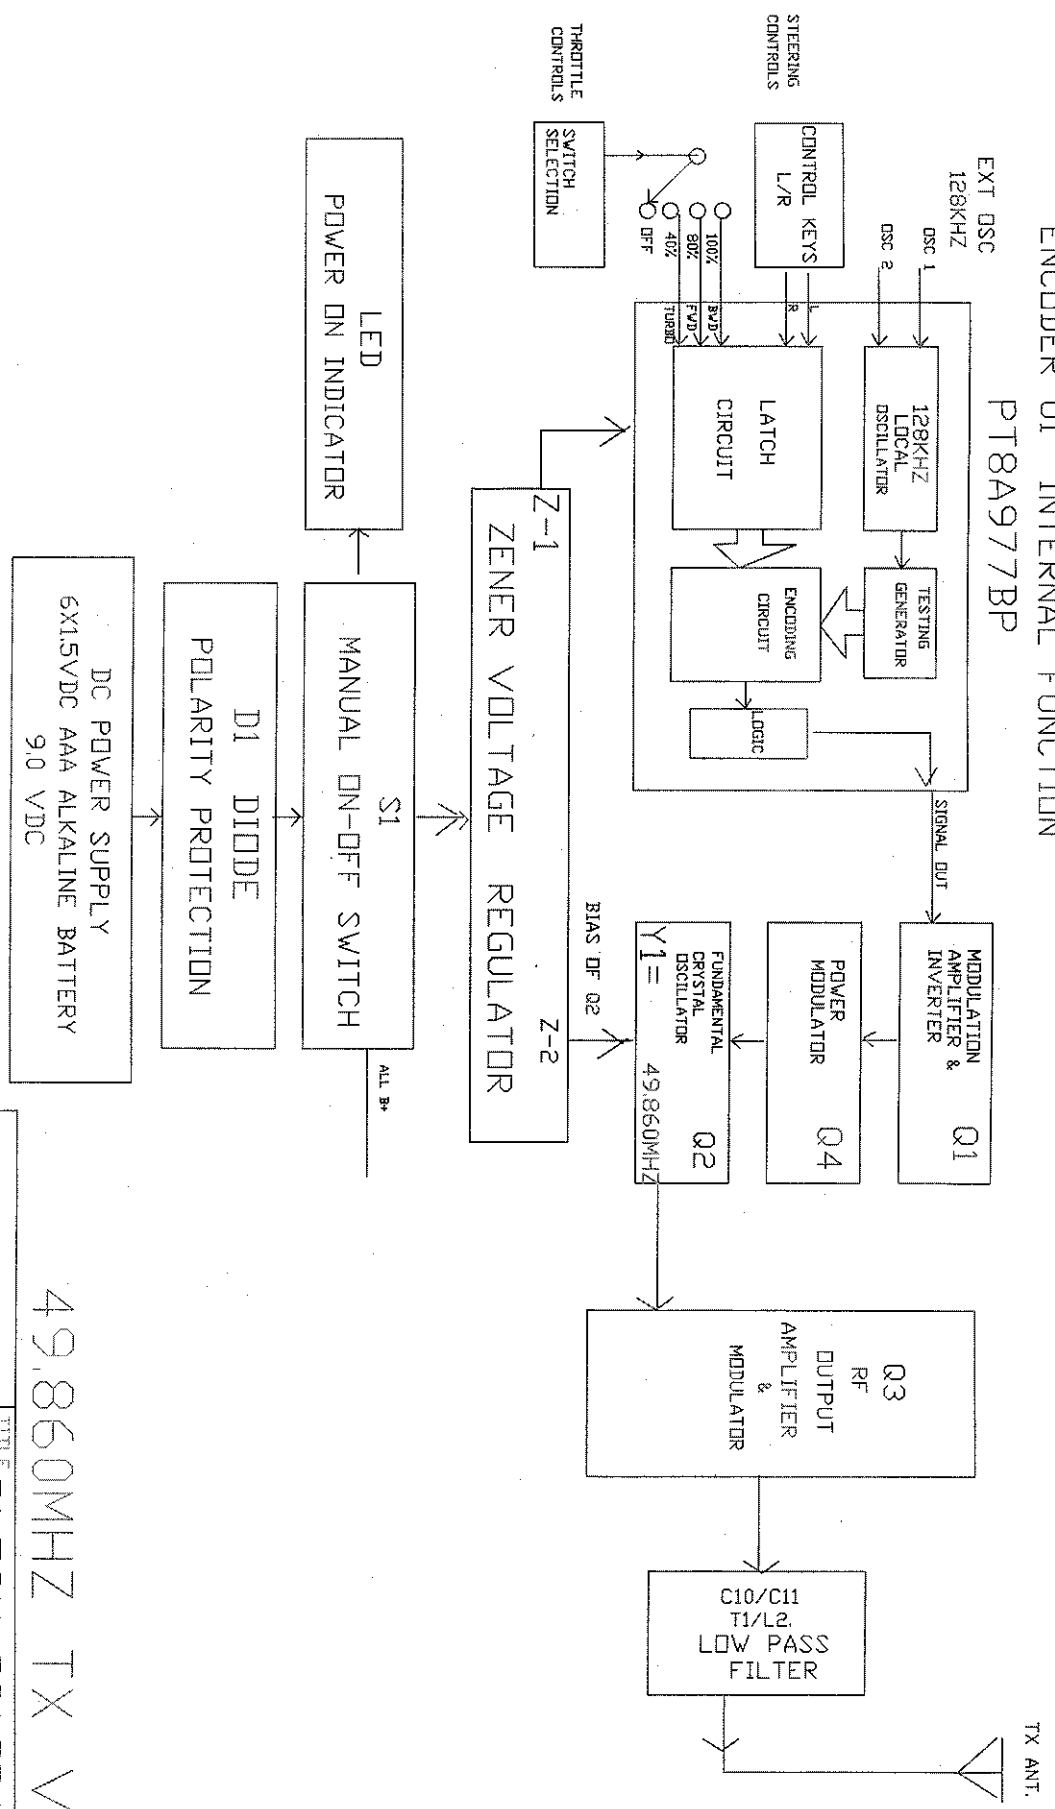

49.860MHZ TX VERSION

ENCODER U1 INTERNAL FUNCTION

PT8A977BP

ISSUE	CHANGE DETAIL	DATE	CHECKED	APP.

49.860MHZ TX VERSION

BLOCK DIAGRAM-TX

DO NOT SCALE DRAWING	TITLE	Q'TY	UNIT
UNLESS OTHERWISE SPECIFIC	MATERIAL	FINISH	SCALE
DEC #01 ANGLE #1°	TX SIDE		
GENERAL DRAFT	MODEL	ITEM NO	PART NO
UNLESS OTHERWISE SPECIFIC	XPV AEROPLANE	0973635-01	412-462BK02-490B
WALL THICKNESS	DRAWN	CHECKED	APPROVED
	SALE	18-5-2006	BILLY 18-5-2006