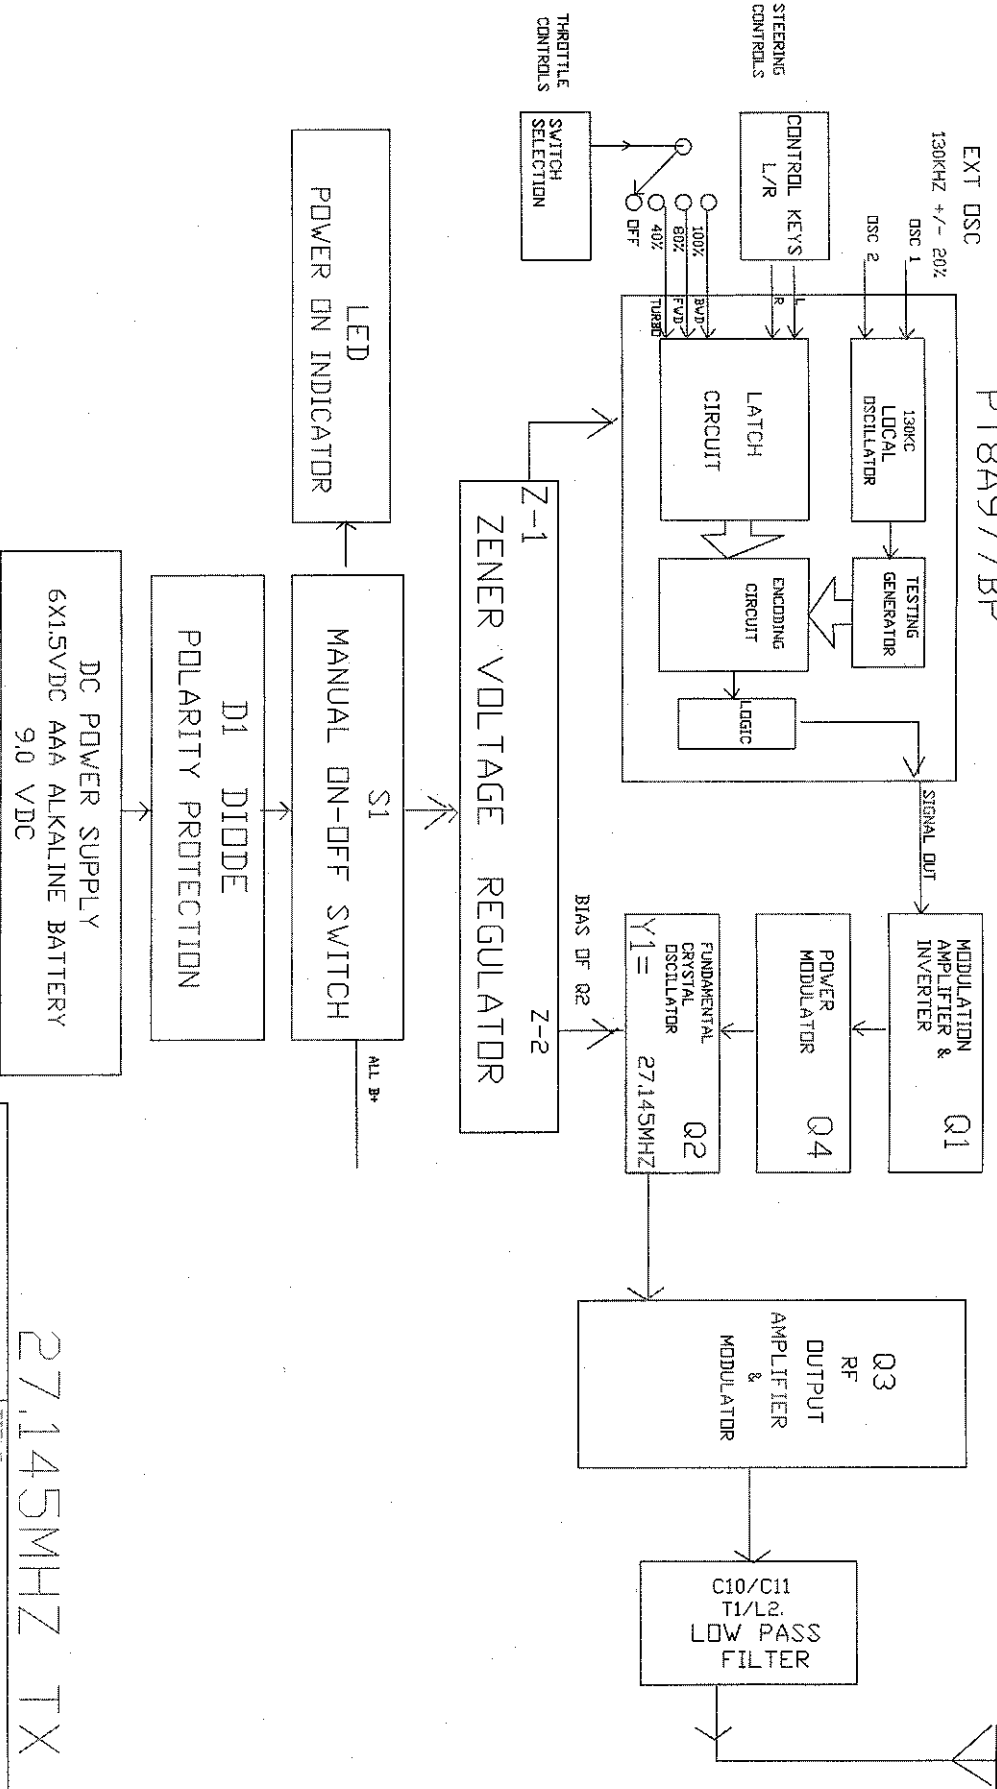

# 27.145MHZ TX VERSION

## ENCODER U1 INTERNAL FUNCTION PT8A977BP

ISSUE	CHANGE DETAIL	DATE	CHECKED	APP.