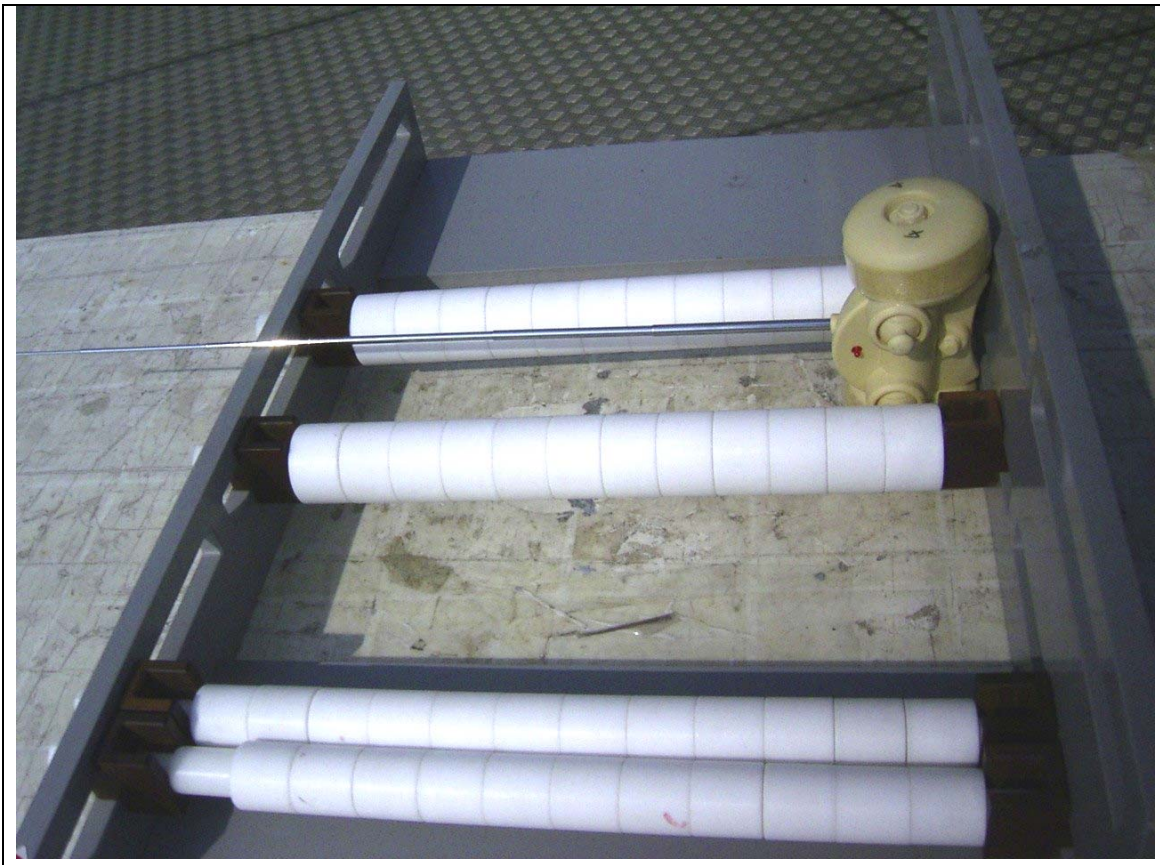

Photographs:

Test Setup

Sample Description: Fly Wheels R/C Skate
Radio Remote Control Transmitter (27.145 MHz)

FCC ID (if applicable): OTARC73630T27

Photo No. 1: Test Setup – Vertically Erected (z – direction)

Sample Description: Fly Wheels R/C Skate
Radio Remote Control Transmitter (27.145 MHz)

FCC ID (if applicable): OTARC73630T27

Photo No. 2: Test Setup – Horizontal (y – direction)

Sample Description: Fly Wheels R/C Skate
Radio Remote Control Transmitter (27.145 MHz)

FCC ID (if applicable): OTARC73630T27

Photo No. 3: Test Setup – Horizontal (x-direction)