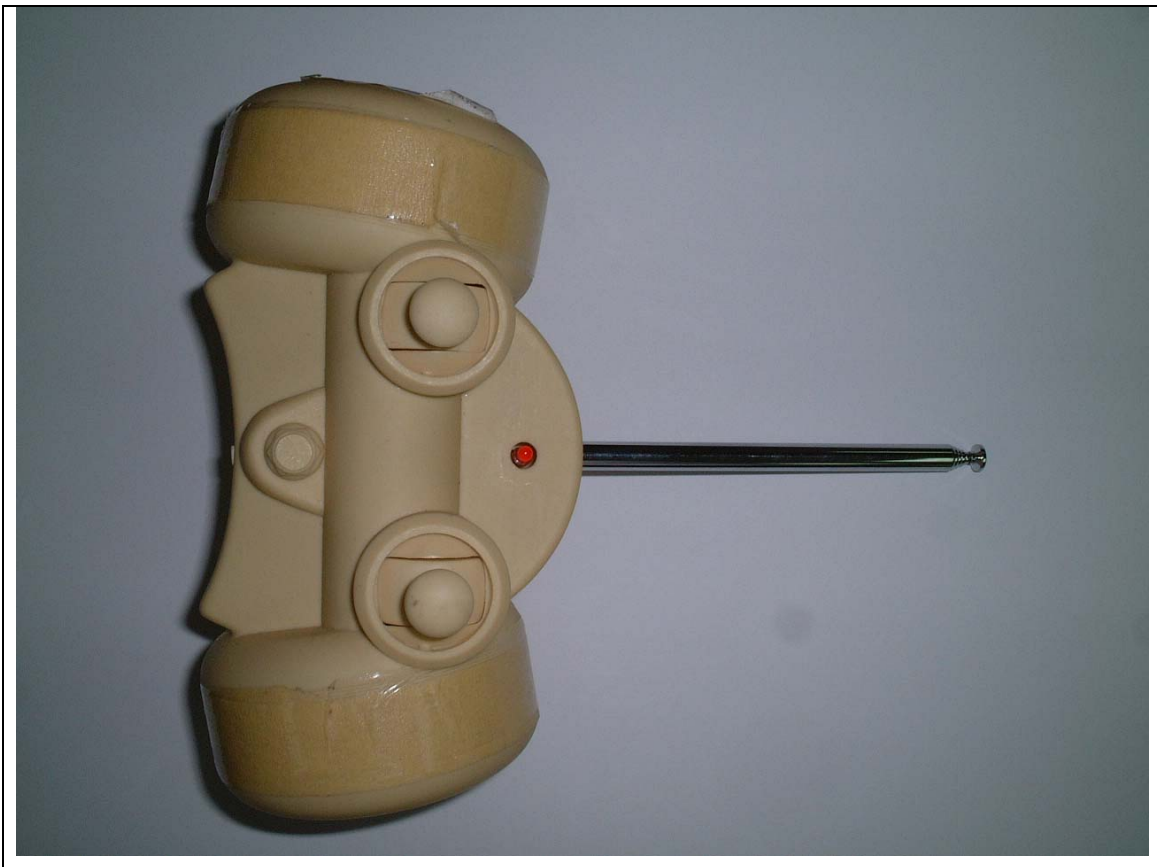

Photographs:

EUT Exterior

Sample Description: Fly Wheels R/C Skate
Radio Remote Control Transmitter (27.145 MHz)

FCC ID (if applicable): OTARC73630T27

Photo No. 1: The Front View

Photographs:

EUT Exterior

Sample Description: Fly Wheels R/C Skate
Radio Remote Control Transmitter (27.145 MHz)

FCC ID (if applicable): OTARC73630T27

Photo No. 2: The Back View