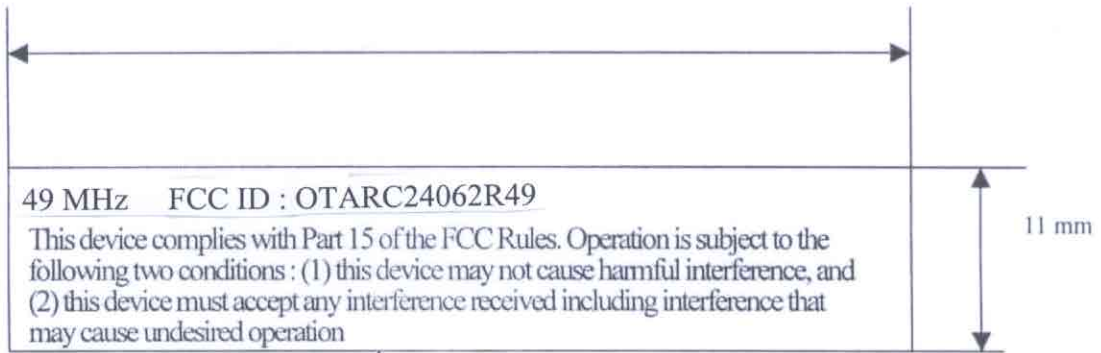

Item 24062 49 MHz (receiver)

30 mm

Size of FCC ID Label is 30 mm X 11 mm