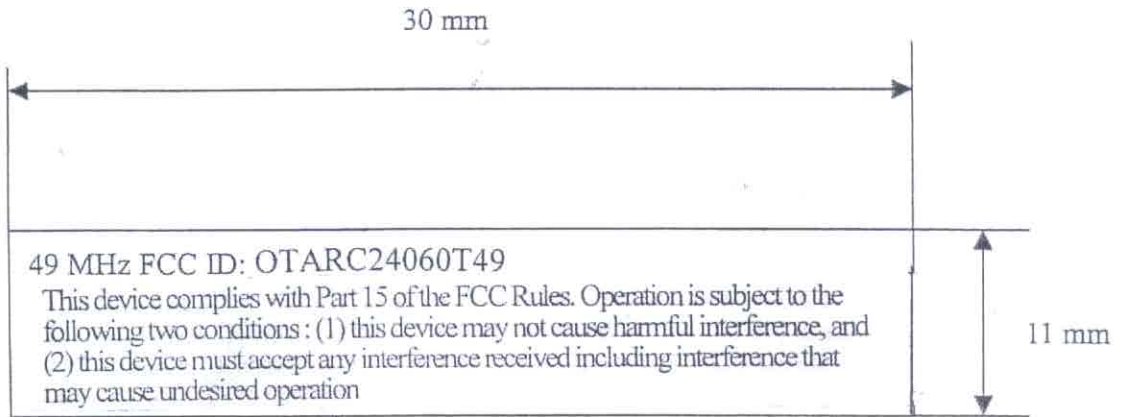

For 24060 transmit (49 MHz)

size of FCC ID label is 30 mm X 11 mm