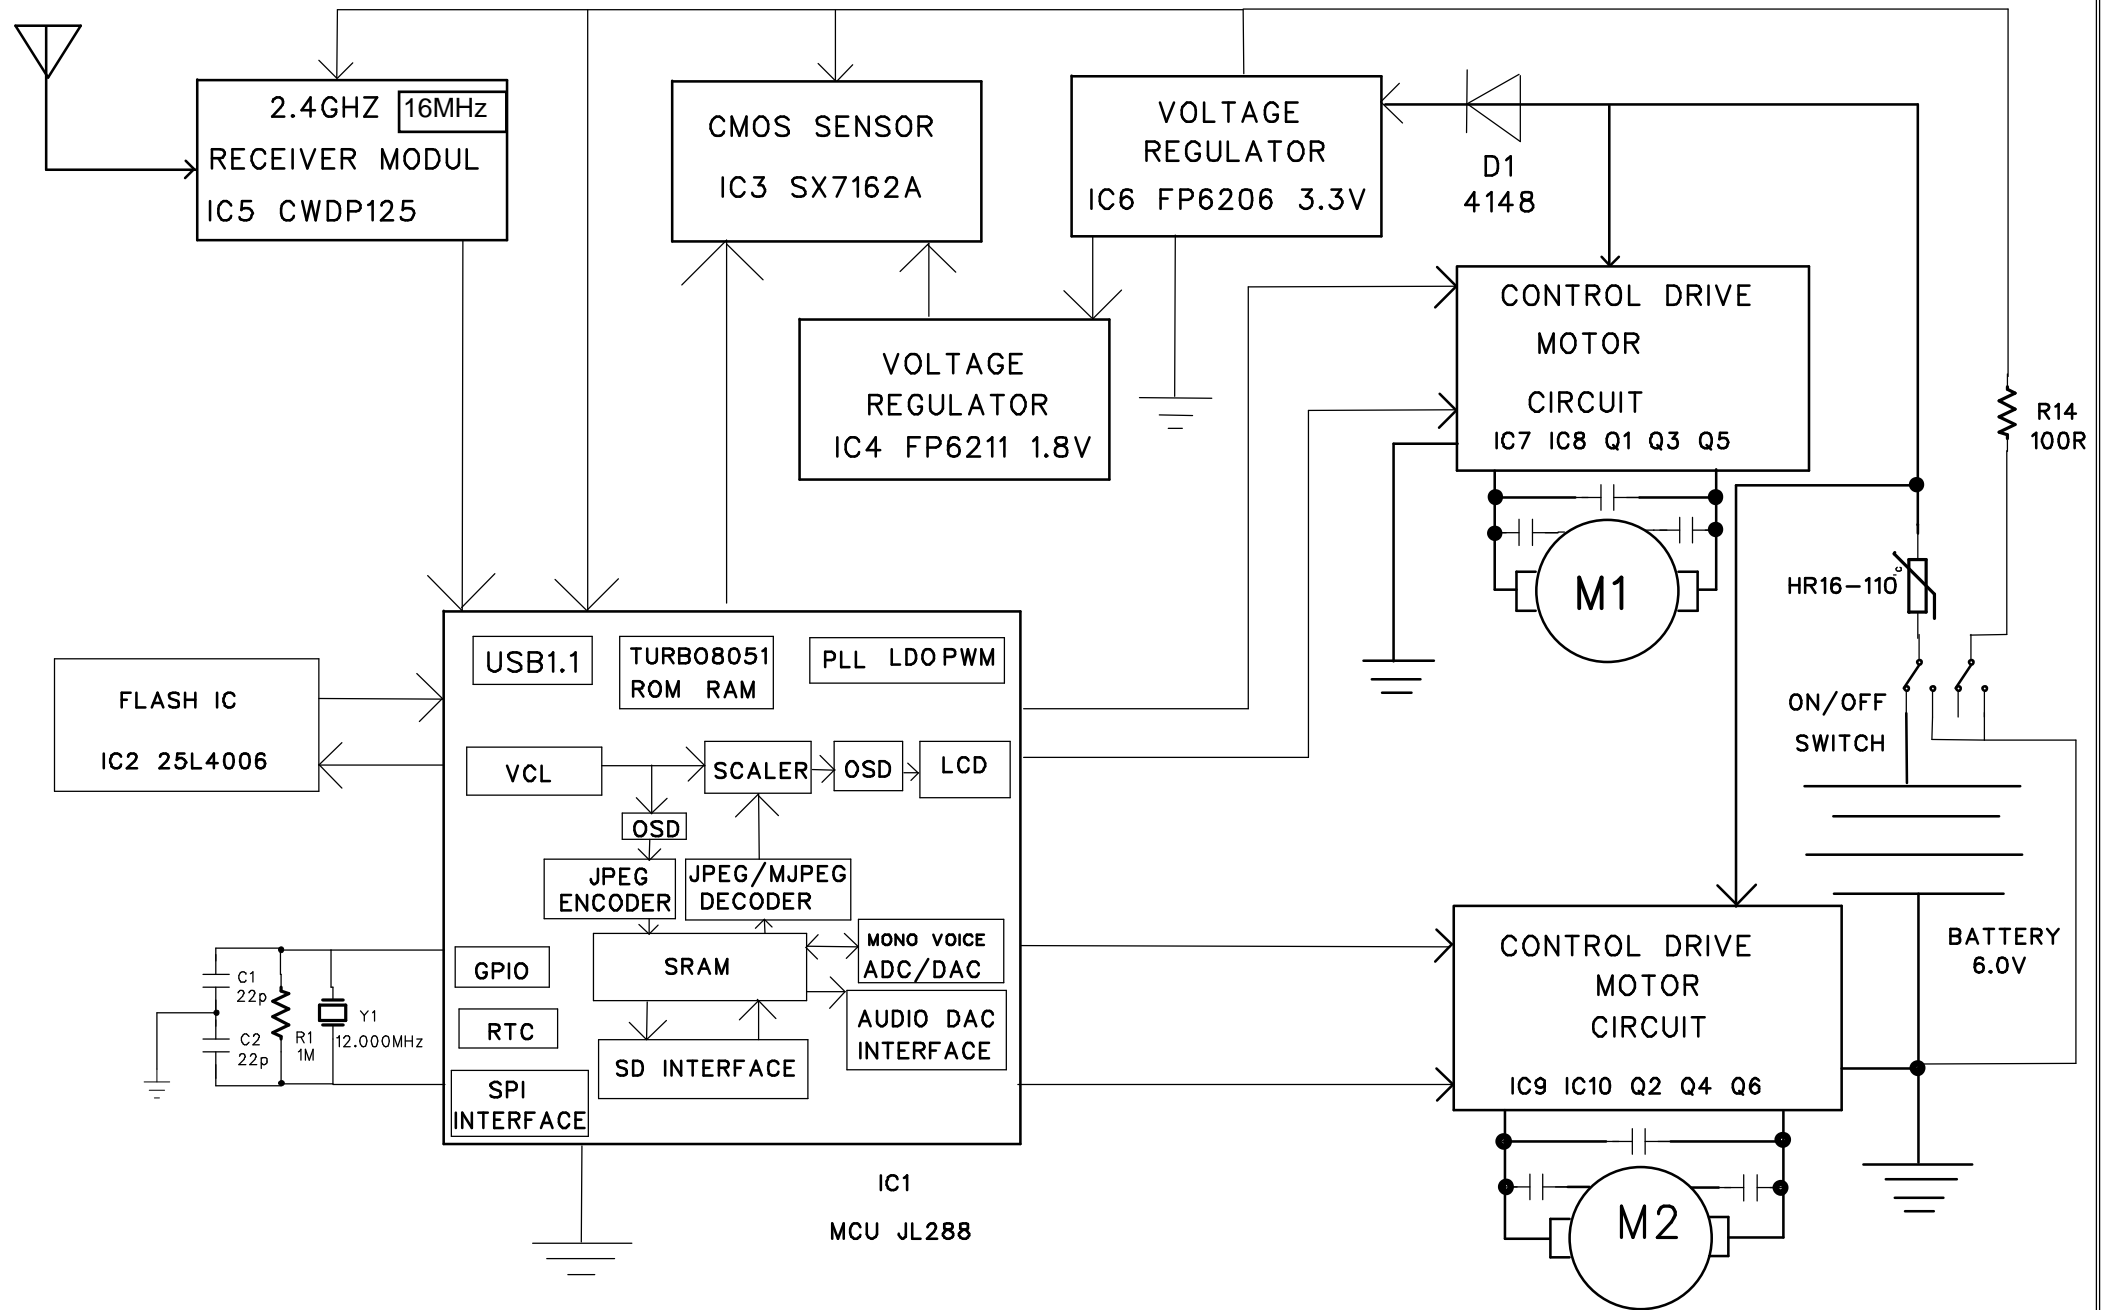

2410 to 2473MHz

LUNG CHEONG

TITLE:	80078 RX(2.4GHZ)	DESIGN BY:	DRAWING BY:	APPROVED BY:	SHEET:
FUNCTION:	80078 THROW BOT CAR -RX BLOCK DIAGRAM		QW SHI		1 of 1
DWG NO:			2014-06-07		

A7125

<Preliminary>

2.4GHz FSK Transceiver

6. Block Diagram

Figure 6.1 A7125 Block Diagram