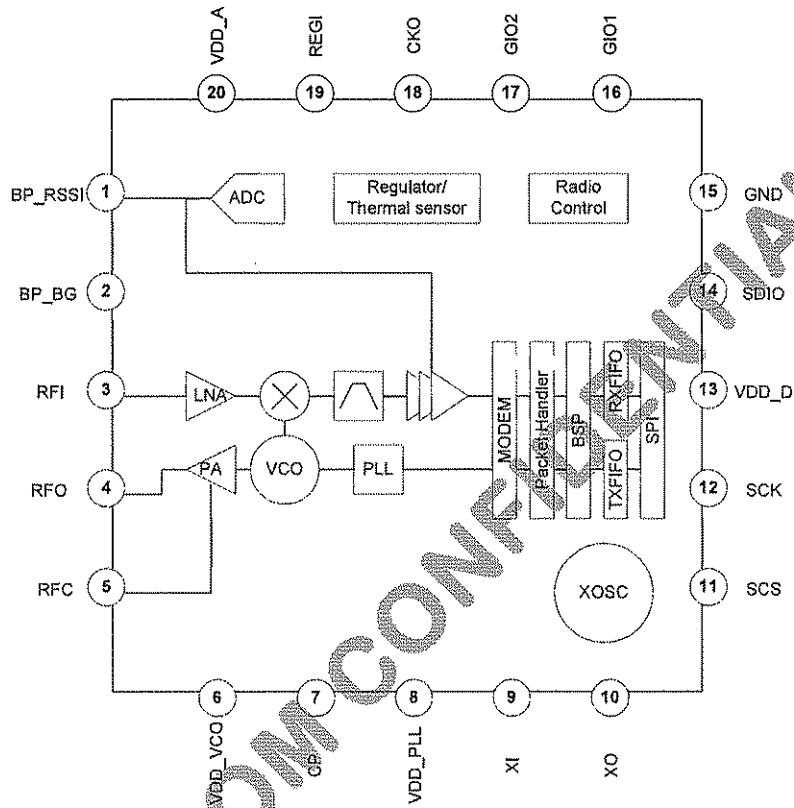

2410 to 2473MHz

LUNG CHEONG

TITLE:	80078 RX(2.4GHZ)	DESIGN BY:	DRAWING BY:	APPROVED BY:	SHEET:
FUNCTION:	80078 THROW BOT CAR -RX BLOCK DIAGRAM		QW SHI		1 of 1
DWG NO:			2014-06-07		

A7125

<Preliminary>

2.4GHz FSK Transceiver

6. Block Diagram

Figure 6.1 A7125 Block Diagram