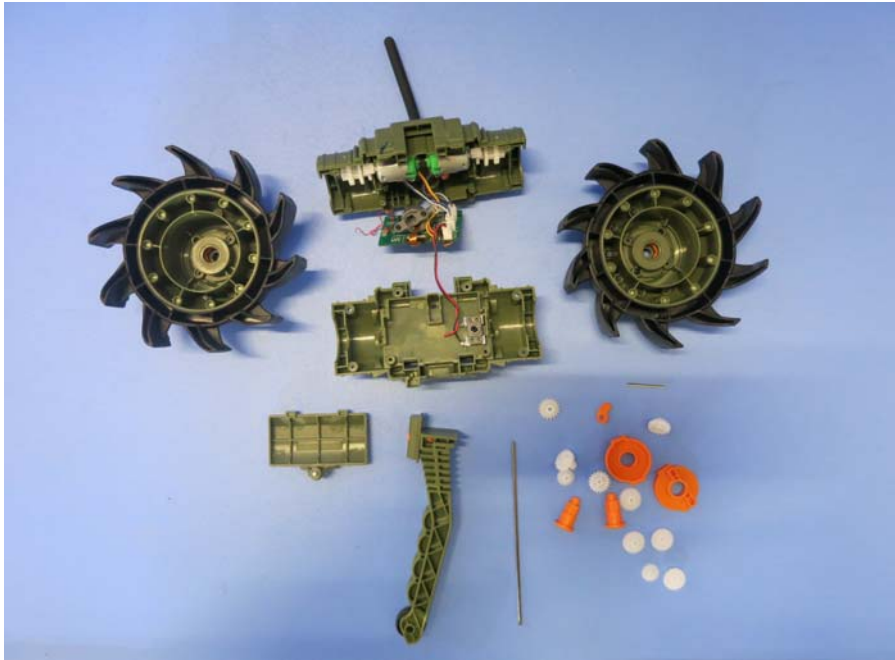

INTERTEK TESTING SERVICE

Report No.: 14061336HKG-002

Equipment Photographs

Model : 80078RX

(Internal)

INTERTEK TESTING SERVICE

Report No.: 14061336HKG-002

Equipment Photographs

Model : 80078RX

(Internal)

FCC ID: OTA80078RX
IC: 7783A-80078RX

INTERTEK TESTING SERVICE

Report No.: 14061336HKG-002

Equipment Photographs

Model : 80078RX

(Internal)

FCC ID: OTA80078RX
IC: 7783A-80078RX

INTERTEK TESTING SERVICE

Report No.: 14061336HKG-002

Equipment Photographs

Model : 80078RX

(Internal)

INTERTEK TESTING SERVICE

Report No.: 14061336HKG-002

Equipment Photographs

Model : 80078RX

(Internal)

FCC ID: OTA80078RX
IC: 7783A-80078RX

INTERTEK TESTING SERVICE

Report No.: 14061336HKG-002

Equipment Photographs

Model : 80078RX