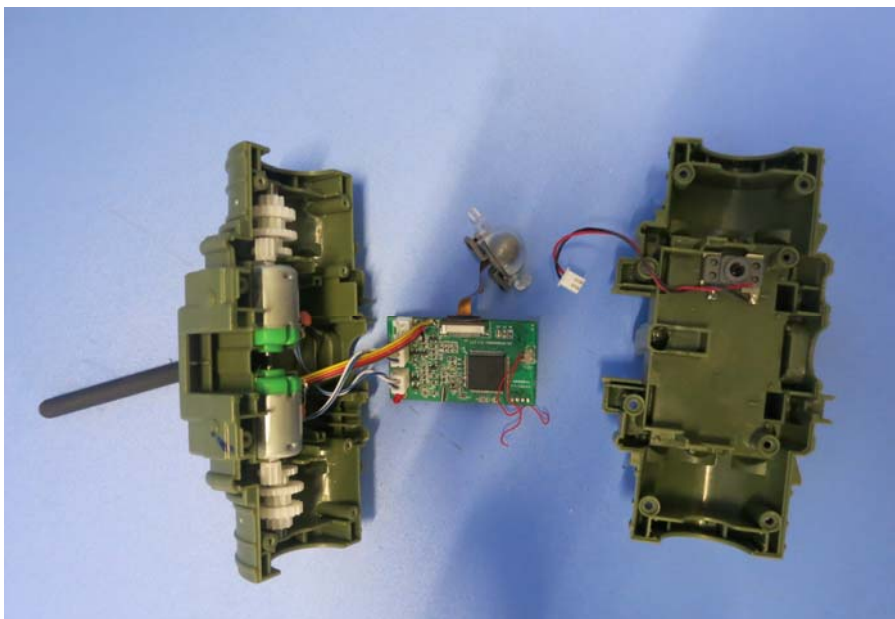

INTERTEK TESTING SERVICE

Report No.: 14061336HKG-002

Equipment Photographs

Model : 80078RX

(Internal)

INTERTEK TESTING SERVICE

Report No.: 14061336HKG-002

Equipment Photographs

Model : 80078RX

(Internal)

FCC ID: OTA80078RX
IC: 7783A-80078RX

INTERTEK TESTING SERVICE

Report No.: 14061336HKG-002

Equipment Photographs

Model : 80078RX

(Internal)

FCC ID: OTA80078RX
IC: 7783A-80078RX

INTERTEK TESTING SERVICE

Report No.: 14061336HKG-002

Equipment Photographs

Model : 80078RX

(Internal)

INTERTEK TESTING SERVICE

Report No.: 14061336HKG-002

Equipment Photographs

Model : 80078RX

(Internal)

FCC ID: OTA80078RX
IC: 7783A-80078RX

INTERTEK TESTING SERVICE

Report No.: 14061336HKG-002

Equipment Photographs

Model : 80078RX