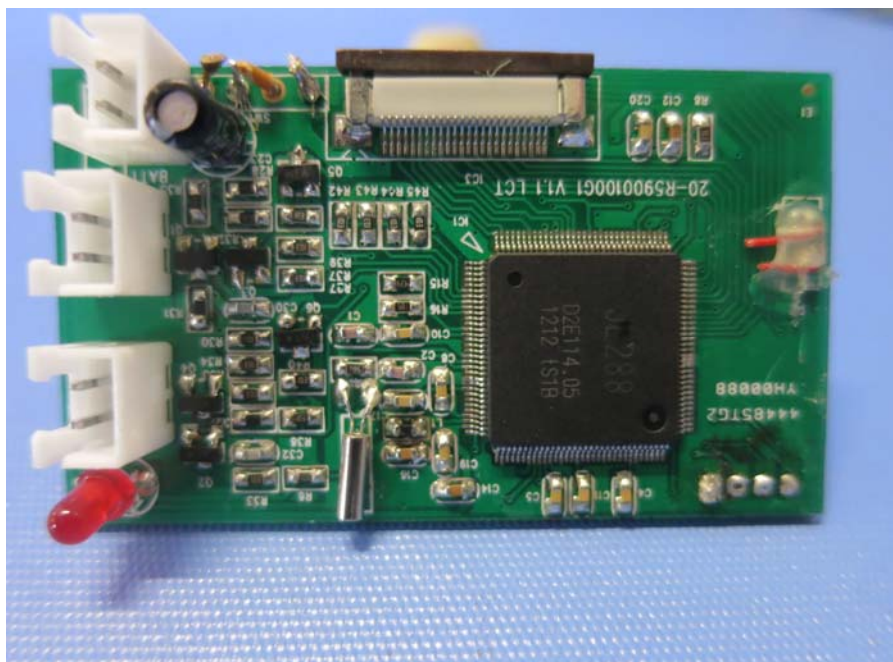

Model : 80078RX

(Internal)

FCC ID: OTA80078RX
IC: 7783A-80078RX

INTERTEK TESTING SERVICE

Report No.: 14061336HKG-002

Equipment Photographs

Model : 80078RX

(Internal)

FCC ID: OTA80078RX
IC: 7783A-80078RX

INTERTEK TESTING SERVICE

Report No.: 14061336HKG-002

Equipment Photographs

Model : 80078RX

(Internal)

INTERTEK TESTING SERVICE

Report No.: 14061336HKG-002

Equipment Photographs

Model : 80078RX

(Internal)

FCC ID: OTA80078RX
IC: 7783A-80078RX

INTERTEK TESTING SERVICE

Report No.: 14061336HKG-002

Equipment Photographs

Model : 80078RX