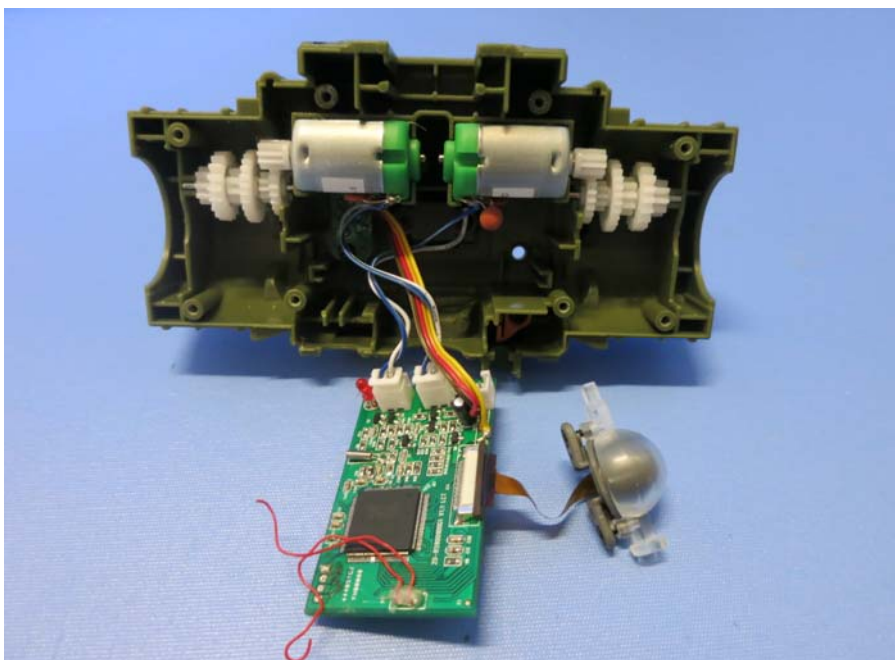

INTERTEK TESTING SERVICE

Report No.: 14061336HKG-002

Equipment Photographs

Model : 80078RX

(Internal)

INTERTEK TESTING SERVICE

Report No.: 14061336HKG-002

Equipment Photographs

Model : 80078RX

(Internal)

FCC ID: OTA80078RX
IC: 7783A-80078RX

INTERTEK TESTING SERVICE

Report No.: 14061336HKG-002

Equipment Photographs

Model : 80078RX

(Internal)

FCC ID: OTA80078RX
IC: 7783A-80078RX

INTERTEK TESTING SERVICE

Report No.: 14061336HKG-002

Equipment Photographs

Model : 80078RX

(Internal)

INTERTEK TESTING SERVICE

Report No.: 14061336HKG-002

Equipment Photographs

Model : 80078RX

(Internal)

FCC ID: OTA80078RX
IC: 7783A-80078RX

INTERTEK TESTING SERVICE

Report No.: 14061336HKG-002

Equipment Photographs

Model : 80078RX