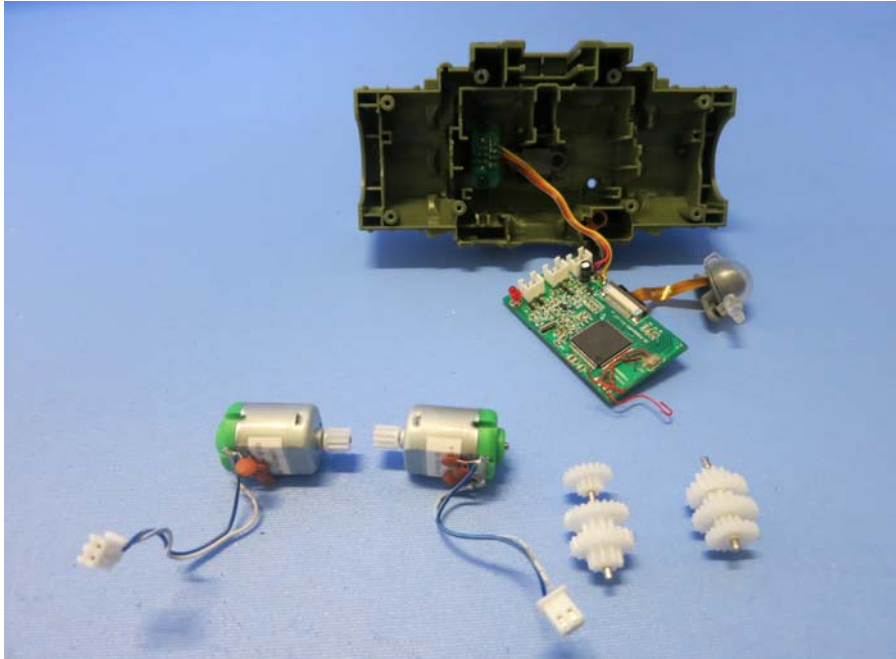

INTERTEK TESTING SERVICE

Report No.: 14061336HKG-002

Equipment Photographs

Model : 80078RX

(Internal)

INTERTEK TESTING SERVICE

Report No.: 14061336HKG-002

Equipment Photographs

Model : 80078RX

(Internal)

FCC ID: OTA80078RX
IC: 7783A-80078RX

INTERTEK TESTING SERVICE

Report No.: 14061336HKG-002

Equipment Photographs

Model : 80078RX

(Internal)

FCC ID: OTA80078RX
IC: 7783A-80078RX

INTERTEK TESTING SERVICE

Report No.: 14061336HKG-002

Equipment Photographs

Model : 80078RX

(Internal)

INTERTEK TESTING SERVICE

Report No.: 14061336HKG-002

Equipment Photographs

Model : 80078RX

(Internal)

FCC ID: OTA80078RX
IC: 7783A-80078RX

INTERTEK TESTING SERVICE

Report No.: 14061336HKG-002

Equipment Photographs

Model : 80078RX