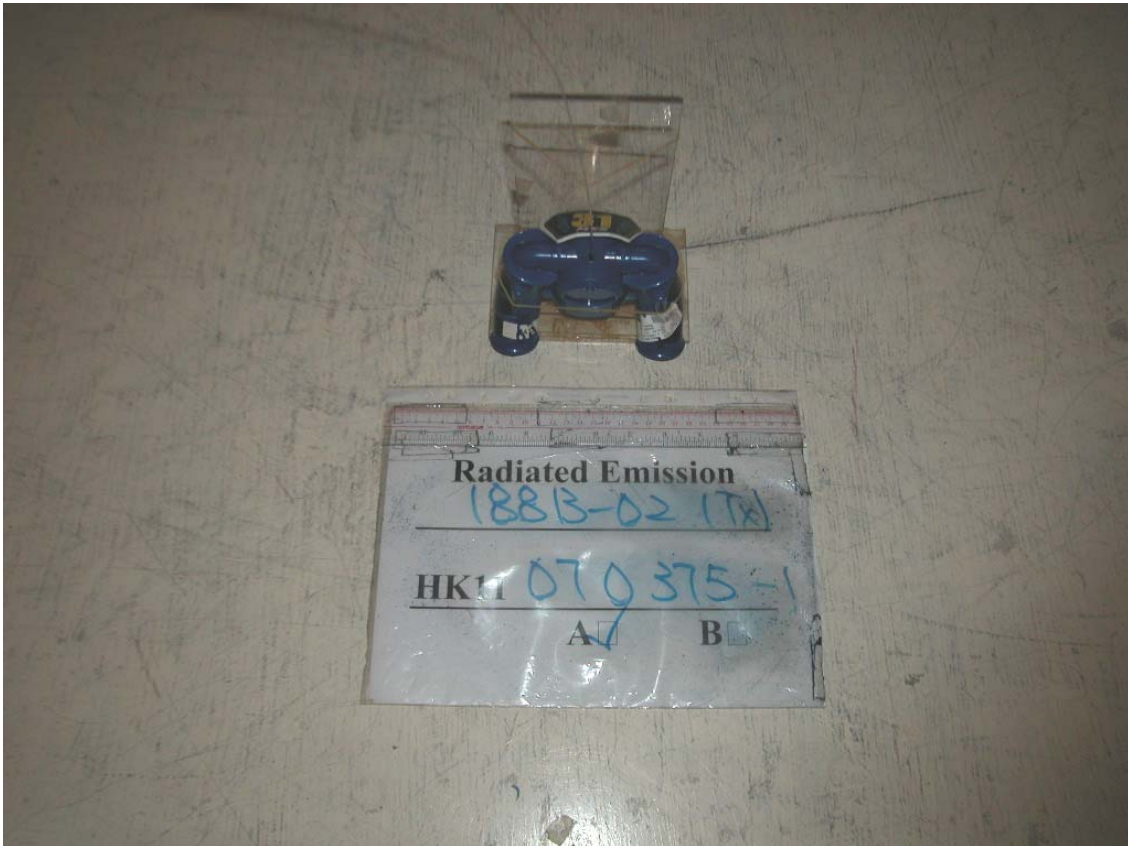

---

---

**INTERTEK TESTING SERVICE**

Report No: HK11070375-1

**Configuration Photographs**

**Worst-Case Radiated Emissions**

**(Front View)**

**Model: Style No.: 18813-02**

---

---

**INTERTEK TESTING SERVICE**

Report No: HK11070375-1

**Configuration Photographs**

**Worst-Case Radiated Emissions**

**(Rear View)**

**Model: Style No.: 18813-02**