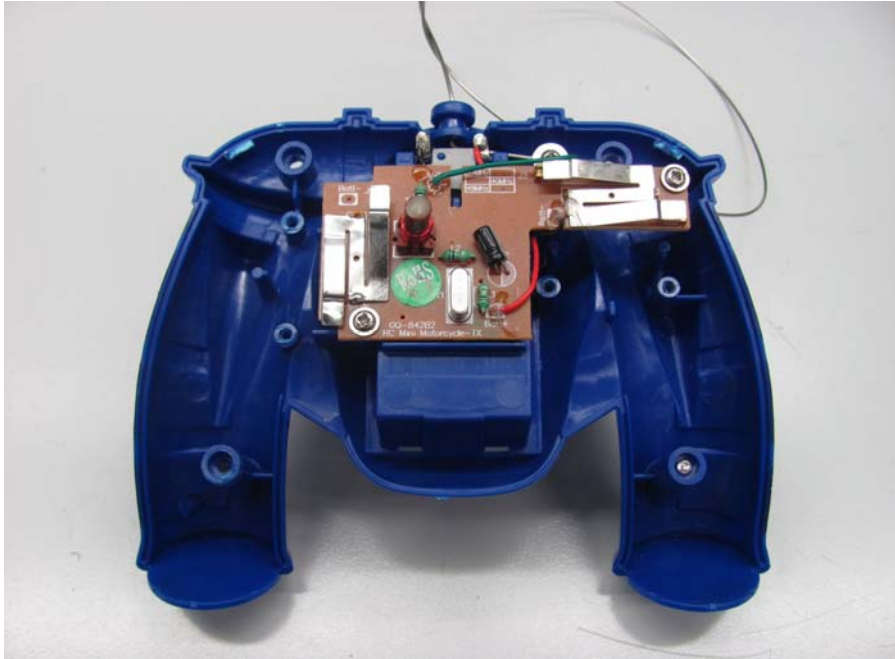


INTERTEK TESTING SERVICE

Report No.: HK11070375-1

Equipment Photographs

Model: Style No.: 18813-02

(Internal)

INTERTEK TESTING SERVICE

Report No.: HK11070375-1

Equipment Photographs

Model: Style No.: 18813-02

(Internal)

INTERTEK TESTING SERVICE

Report No.: HK11070375-1

Equipment Photographs

Model: Style No.: 18813-02

(Internal)