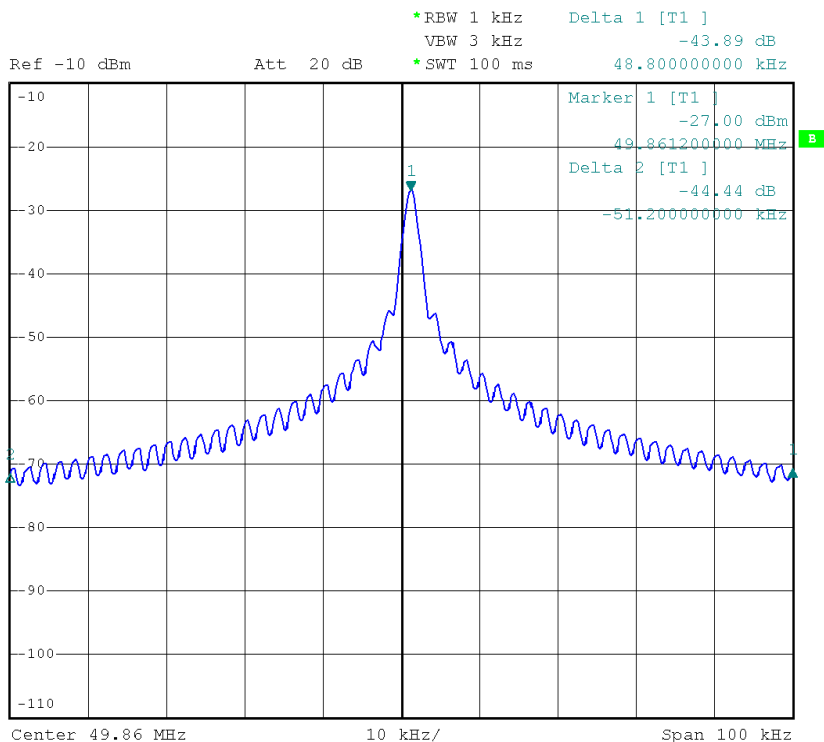

INTERTEK TESTING SERVICES

Report No.: HK11070375-1
Sample No.: 1/2

Bandwidth / Bandedge Plot – Pursuant to FCC Part 15 Section 15. 235 Requirement (Pass/Fail)

FCC ID: OTA74045T49