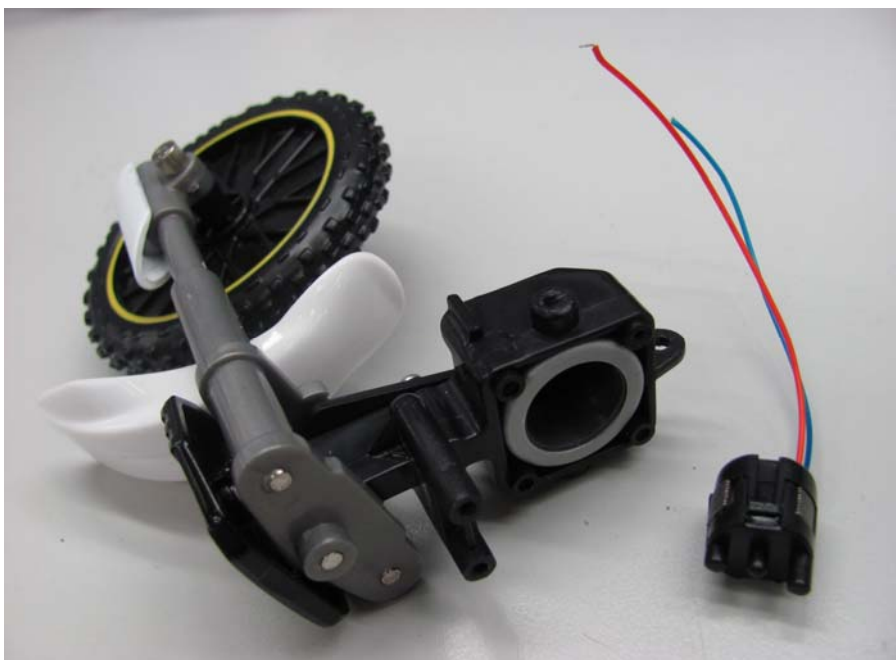

INTERTEK TESTING SERVICE

Report No.: HK11070375-2

Equipment Photographs

Model: Style No.: 18813-02

(Internal)

INTERTEK TESTING SERVICE

Report No.: HK11070375-2

Equipment Photographs

Model: Style No.: 18813-02

(Internal)

INTERTEK TESTING SERVICE

Report No.: HK11070375-2

Equipment Photographs

Model: Style No.: 18813-02

(Internal)

INTERTEK TESTING SERVICE

Report No.: HK11070375-2

Equipment Photographs

Model: Style No.: 18813-02

(Internal)

INTERTEK TESTING SERVICE

Report No.: HK11070375-2

Equipment Photographs

Model: Style No.: 18813-02