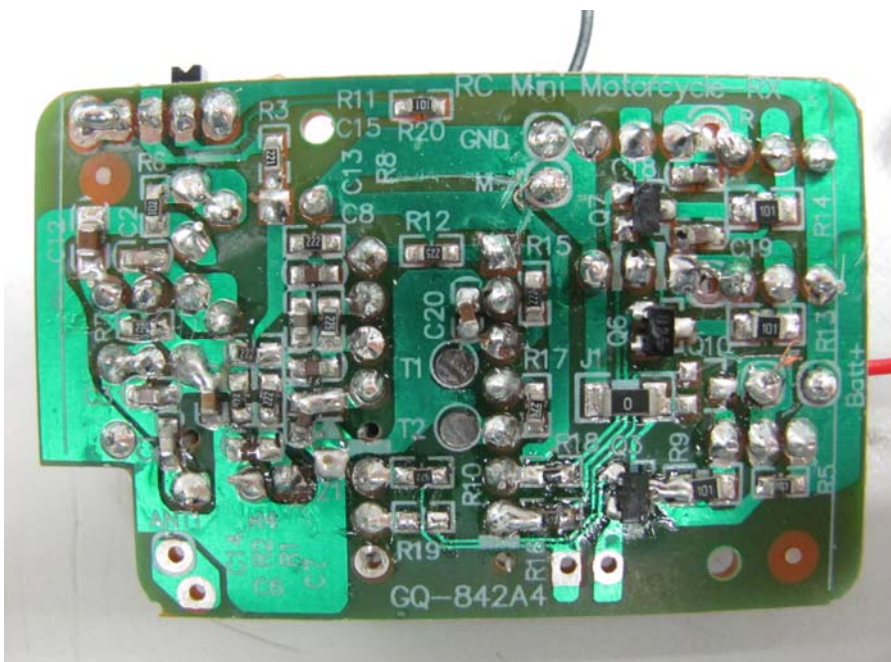

Report No.: HK11070375-2

Equipment Photographs

Model: Style No.: 18813-02

(Internal)

INTERTEK TESTING SERVICE

Report No.: HK11070375-2

Equipment Photographs

Model: Style No.: 18813-02

(Internal)

INTERTEK TESTING SERVICE

Report No.: HK11070375-2

Equipment Photographs

Model: Style No.: 18813-02

(Internal)