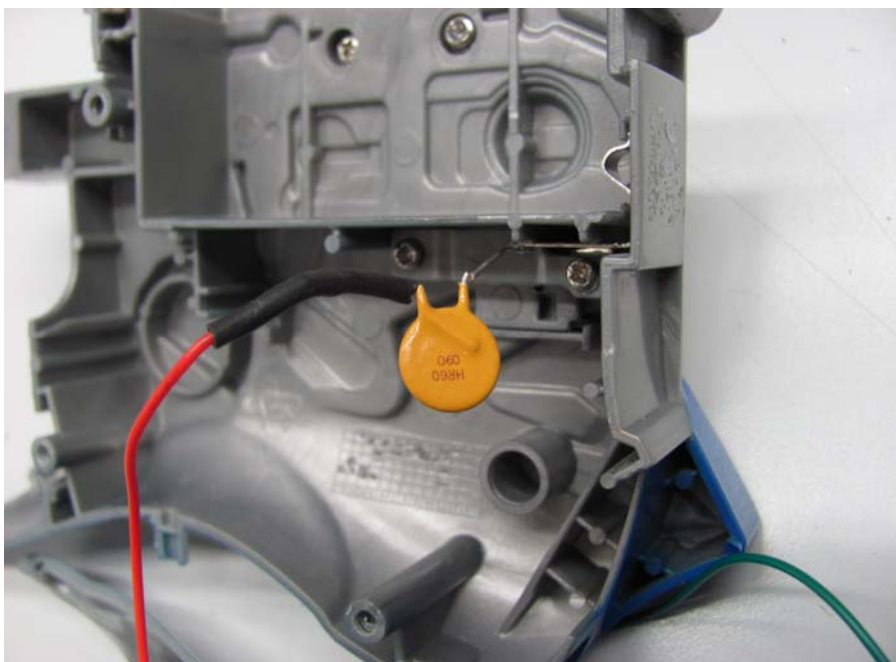

Model: Style No.: 18813-02

(Internal)

INTERTEK TESTING SERVICE

Report No.: HK11070375-2

Equipment Photographs

Model: Style No.: 18813-02

(Internal)

INTERTEK TESTING SERVICE