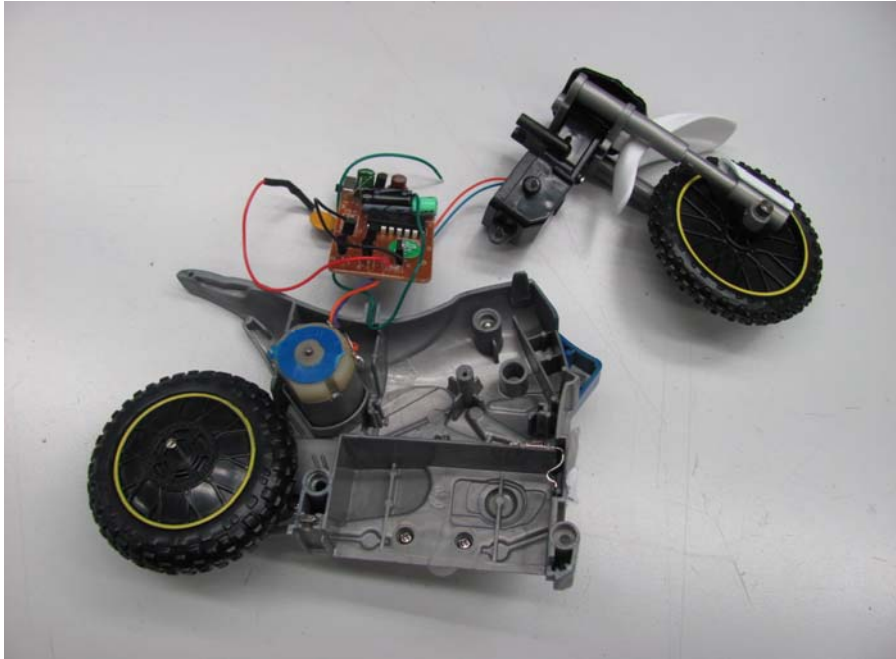

INTERTEK TESTING SERVICE

Report No.: HK11070375-2

Equipment Photographs

Model: Style No.: 18813-02

(Internal)

INTERTEK TESTING SERVICE

Report No.: HK11070375-2

Equipment Photographs

Model: Style No.: 18813-02

(Internal)

INTERTEK TESTING SERVICE

Report No.: HK11070375-2

Equipment Photographs

Model: Style No.: 18813-02

(Internal)

INTERTEK TESTING SERVICE

Report No.: HK11070375-2

Equipment Photographs

Model: Style No.: 18813-02

(Internal)

INTERTEK TESTING SERVICE

Report No.: HK11070375-2

Equipment Photographs

Model: Style No.: 18813-02