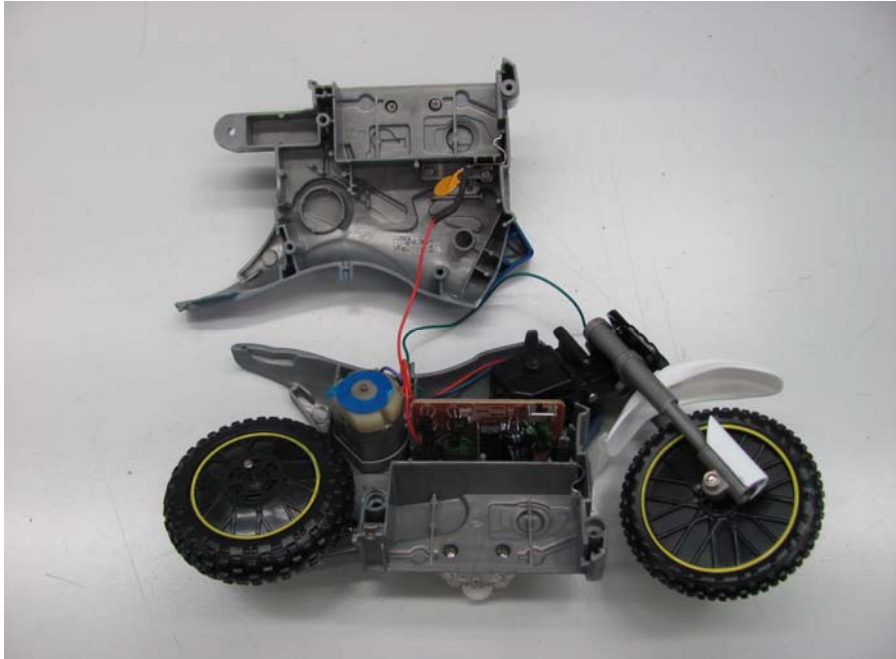

INTERTEK TESTING SERVICE

Report No.: HK11070375-2

Equipment Photographs

Model: Style No.: 18813-02

(Internal)

INTERTEK TESTING SERVICE

Report No.: HK11070375-2

Equipment Photographs

Model: Style No.: 18813-02

(Internal)

INTERTEK TESTING SERVICE

Report No.: HK11070375-2

Equipment Photographs

Model: Style No.: 18813-02

(Internal)

INTERTEK TESTING SERVICE

Report No.: HK11070375-2

Equipment Photographs

Model: Style No.: 18813-02

(Internal)

INTERTEK TESTING SERVICE

Report No.: HK11070375-2

Equipment Photographs

Model: Style No.: 18813-02