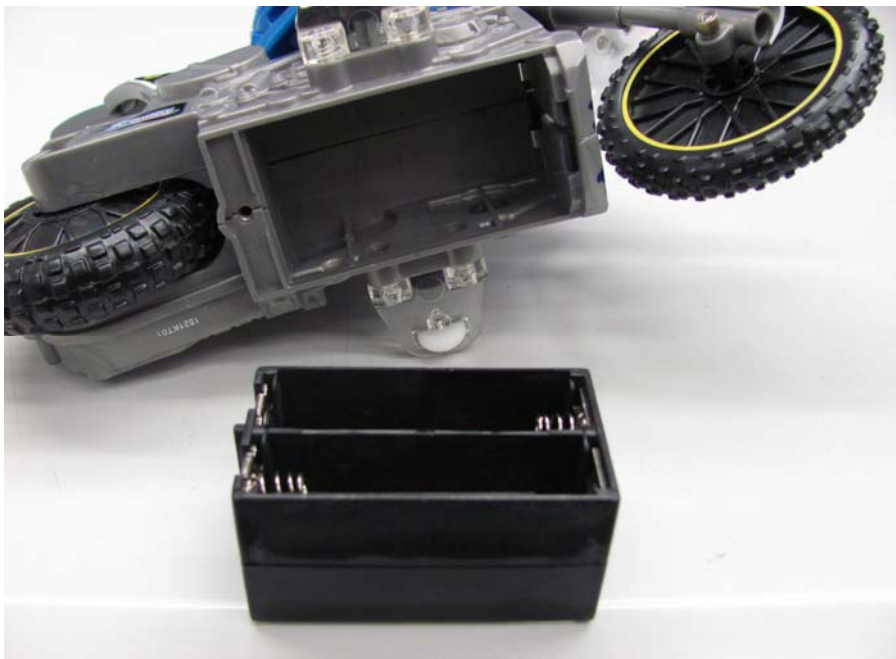

INTERTEK TESTING SERVICE

Report No.: HK11070375-2

Equipment Photographs

Model: Style No.: 18813-02

(Internal)

INTERTEK TESTING SERVICE

Report No.: HK11070375-2

Equipment Photographs

Model: Style No.: 18813-02

(Internal)

INTERTEK TESTING SERVICE

Report No.: HK11070375-2

Equipment Photographs

Model: Style No.: 18813-02

(Internal)

INTERTEK TESTING SERVICE

Report No.: HK11070375-2

Equipment Photographs

Model: Style No.: 18813-02

(Internal)

INTERTEK TESTING SERVICE

Report No.: HK11070375-2

Equipment Photographs

Model: Style No.: 18813-02