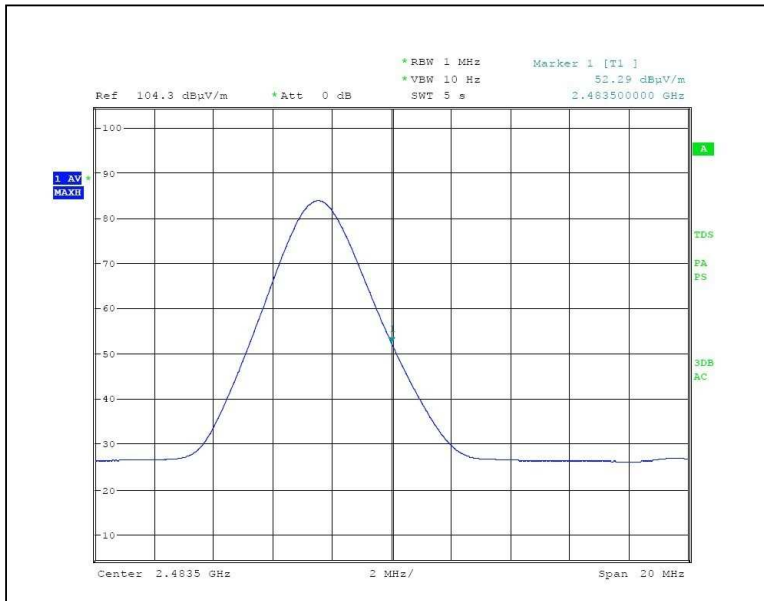

Bandwidth Plot

Bandwidth 1 (2.4GHz Edge with Peak Detector)

Bandwidth 2 (2.4835GHz Edge with Peak Detector)

Bandwidth 3 (2.4GHz Edge with Average Detector)

Bandwidth 4 (2.4835GHz Edge with Average Detector)