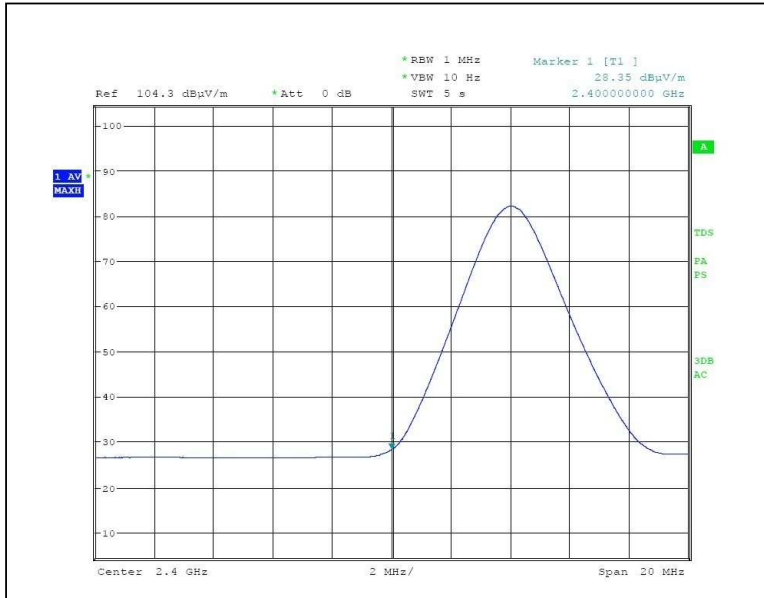

Bandwidth Plot

Bandwidth 1 (2.4GHz Edge with Peak Detector)

Bandwidth 2 (2.4835GHz Edge with Peak Detector)

Bandwidth 3 (2.4GHz Edge with Average Detector)

Bandwidth 4 (2.4835GHz Edge with Average Detector)