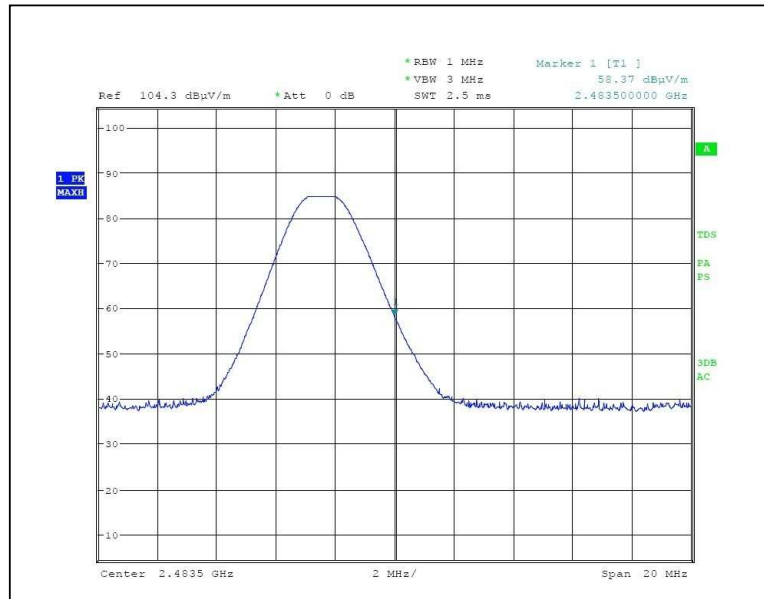

Bandwidth Plot

Bandwidth 1 (2.4GHz Edge with Peak Detector)

Bandwidth 2 (2.4835GHz Edge with Peak Detector)

Bandwidth 3 (2.4GHz Edge with Average Detector)

Bandwidth 4 (2.4835GHz Edge with Average Detector)