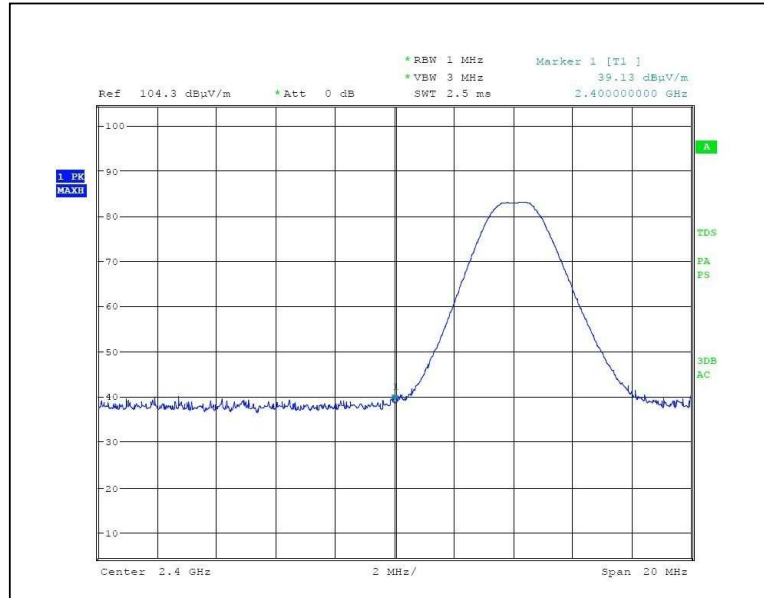

Bandwidth Plot

Bandwidth 1 (2.4GHz Edge with Peak Detector)

Bandwidth 2 (2.4835GHz Edge with Peak Detector)

Bandwidth 3 (2.4GHz Edge with Average Detector)

Bandwidth 4 (2.4835GHz Edge with Average Detector)