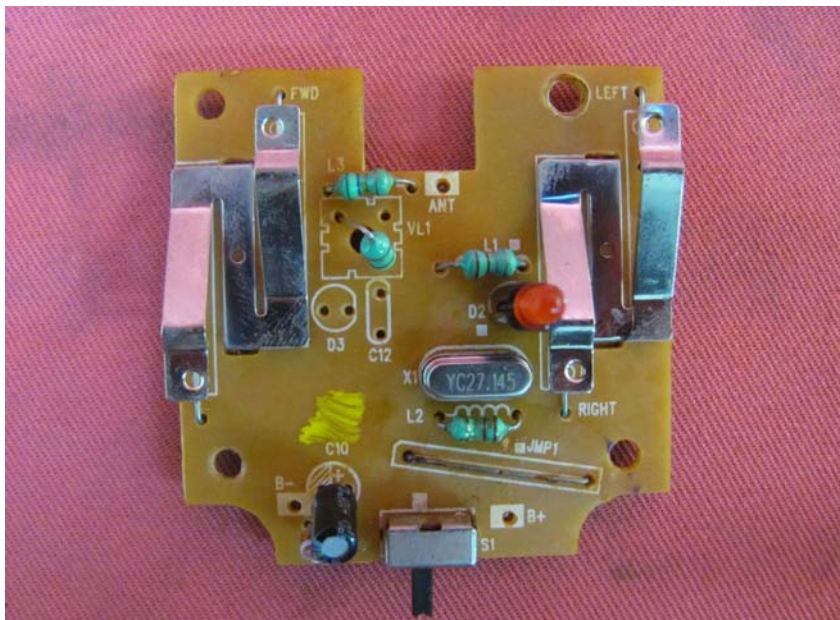


INTERTEK TESTING SERVICE

Report No.: HK12080099-3

Equipment Photographs

Model : 56812

(Internal)

INTERTEK TESTING SERVICE

Report No.: HK12080099-3

Equipment Photographs

Model : 56812

(Internal)

INTERTEK TESTING SERVICE

Report No.: HK12080099-3

Equipment Photographs

Model : 56812

(Internal)

INTERTEK TESTING SERVICE

Report No.: HK12080099-3

Equipment Photographs

Model : 56812

(Internal)