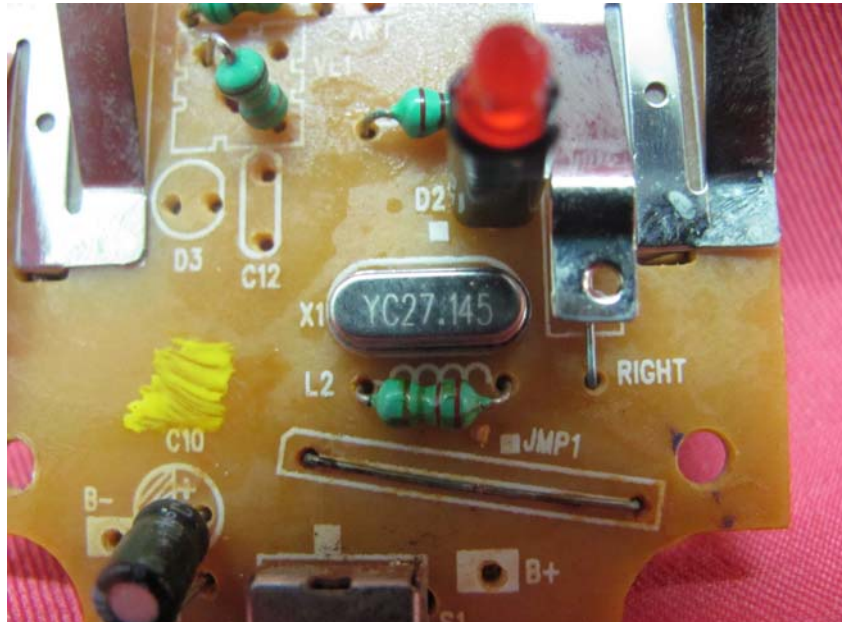

Model : 56812

(Internal)

INTERTEK TESTING SERVICE

Report No.: HK12080099-3

Equipment Photographs

Model : 56812

(Internal)

INTERTEK TESTING SERVICE

Report No.: HK12080099-3

Equipment Photographs

Model : 56812

(Internal)