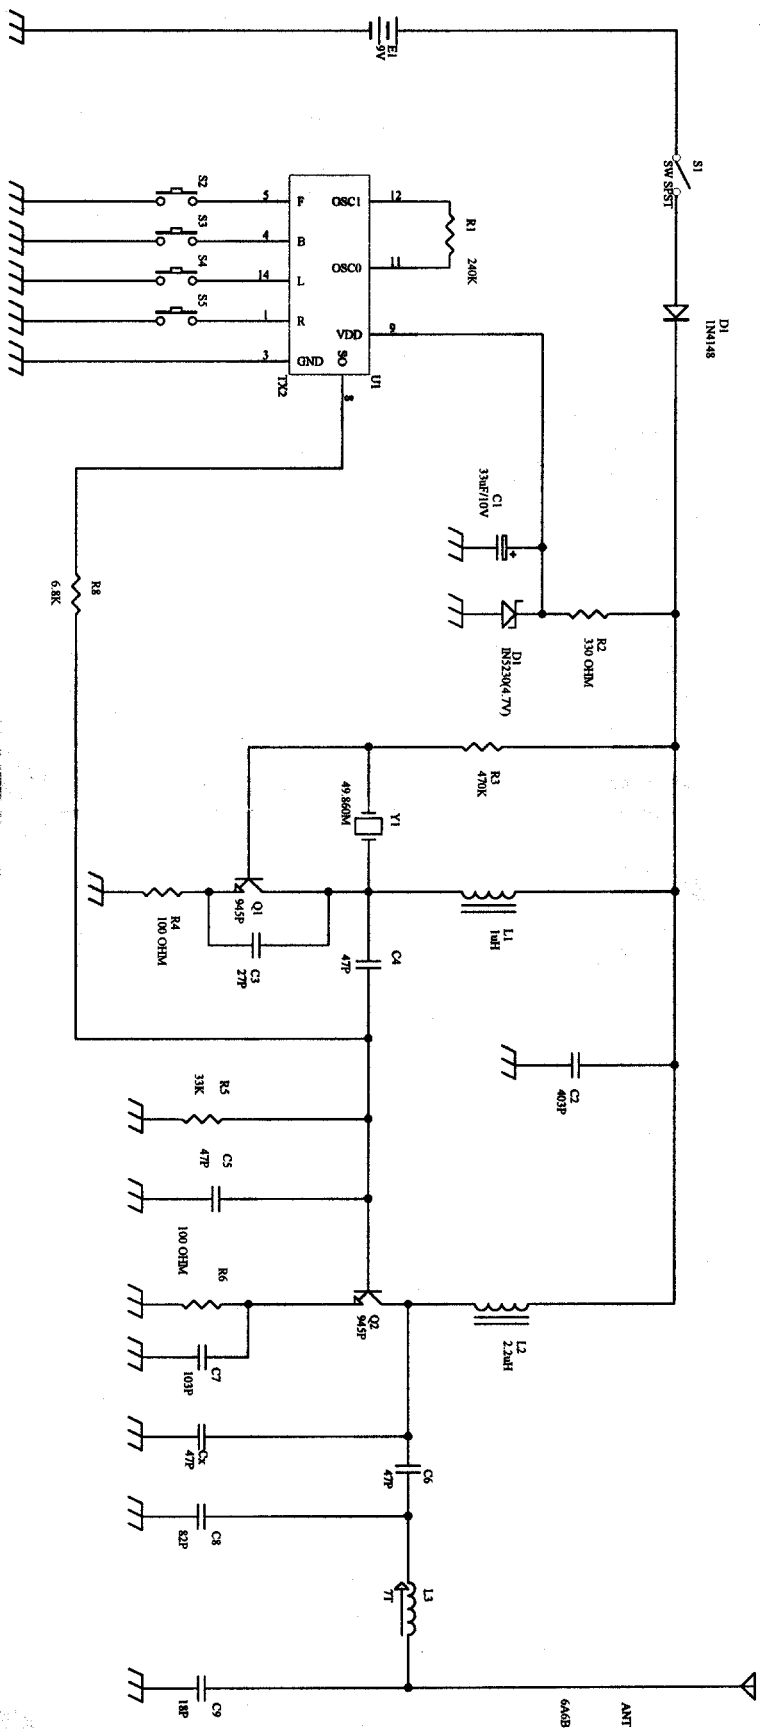

TX2000 49.860MHZ

FILE: TX2000-49.SCH

TX2000-49.SCH

Size	Number	Revision
Sheet 1 of 1	2000-01-22	00

DATE: 2000-01-22
 FILE: TX2000-49.SCH
 SHEET: 1 OF 1
 DRAWN BY: TANG YUAN SONG

FCC ID: OTA53010T