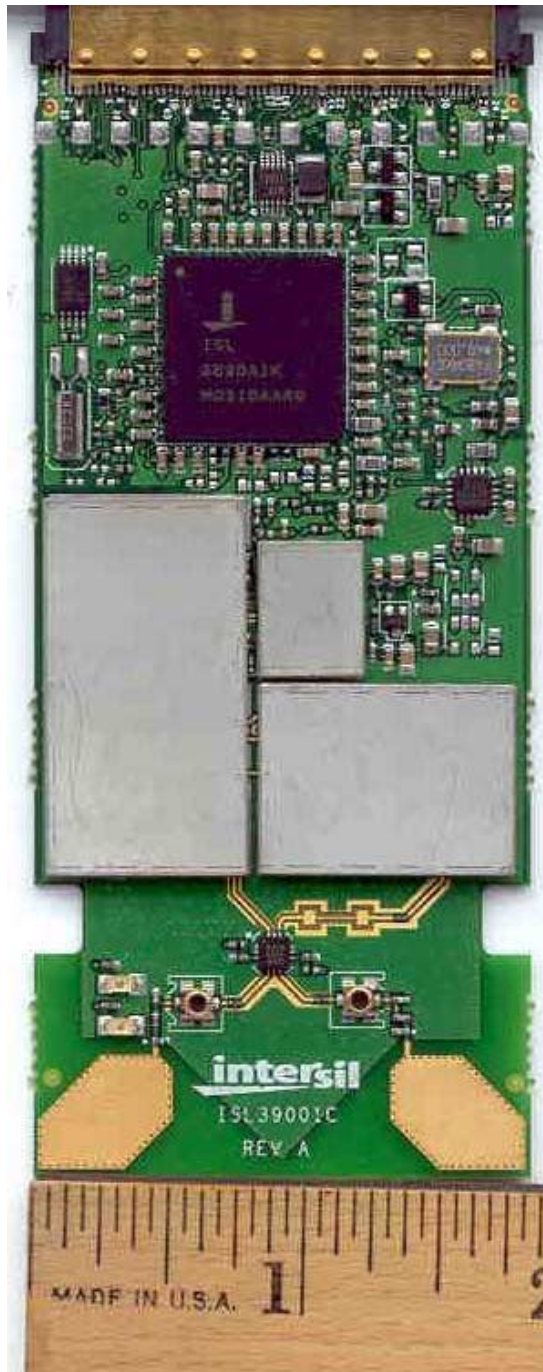

**Internal photographs of**

**Description: 2.4 GHz / 5 GHz WLAN Cardbus Card**

**FCC ID: OSZ39001C**

**Brand name: Intersil**

**Model number: ISL39001C**

ISL39001C PCB front with shield

ISL39001C PCB front without shield

ISL39001C PCB rear