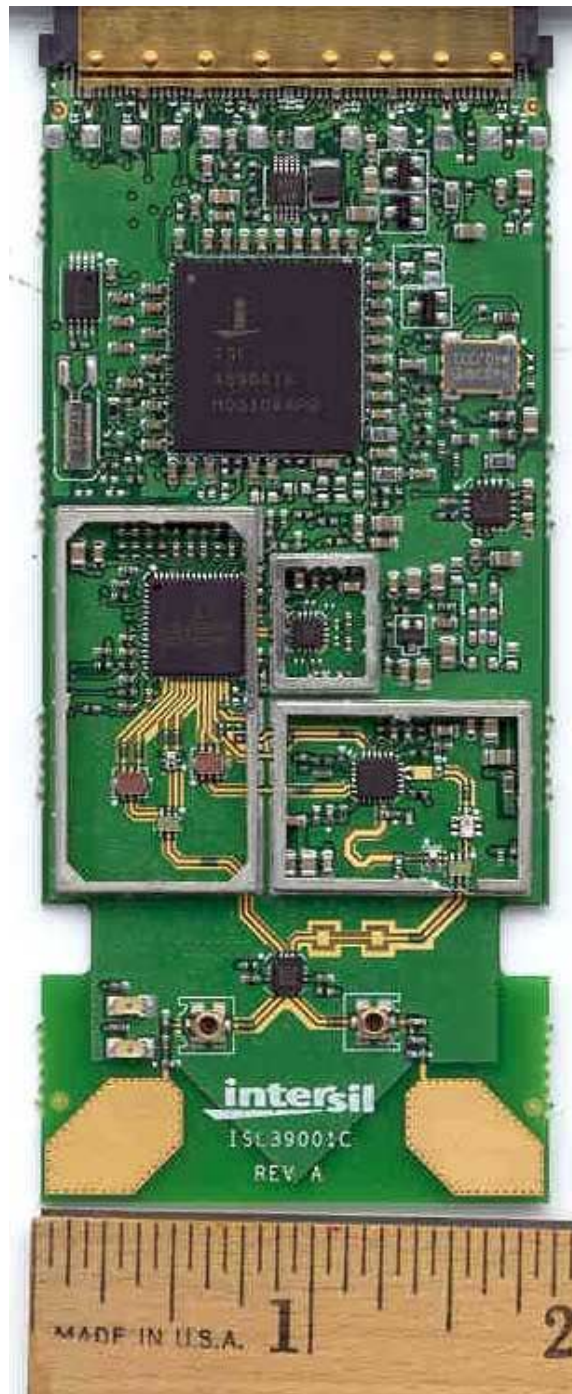

**Internal photographs of**

**Description: 2.4 GHz / 5 GHz WLAN Cardbus Card**

**FCC ID: OSZ39001C**

**Brand name: Intersil**

**Model number: ISL39001C**

ISL39001C PCB front with shield

ISL39001C PCB front without shield

ISL39001C PCB rear