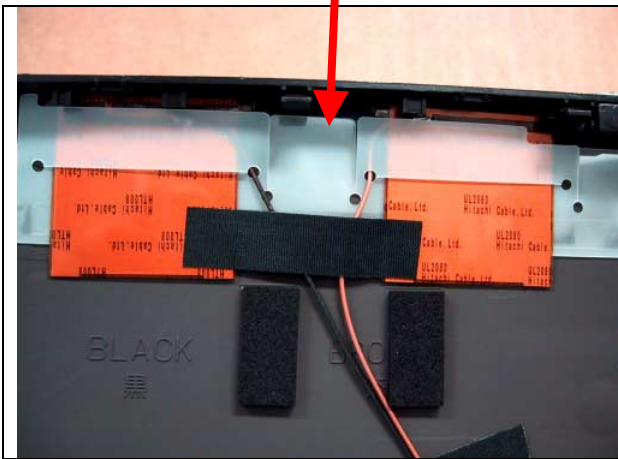

2.4 GHz and 5 GHz WLAN antenna assemblies