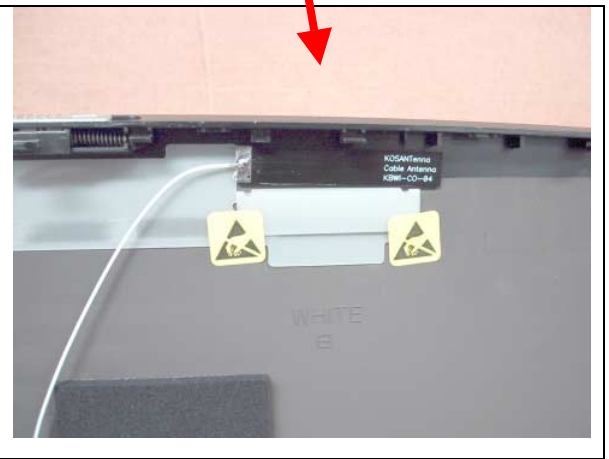

2.4 GHz and 5 GHz WLAN antenna assemblies