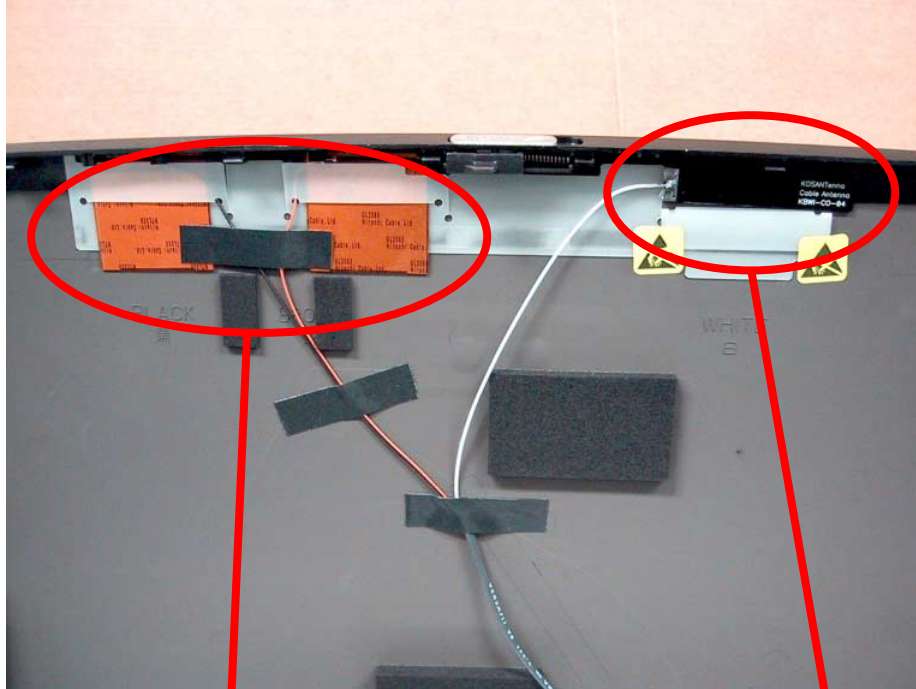

2.4 GHz and 5 GHz WLAN antenna assemblies