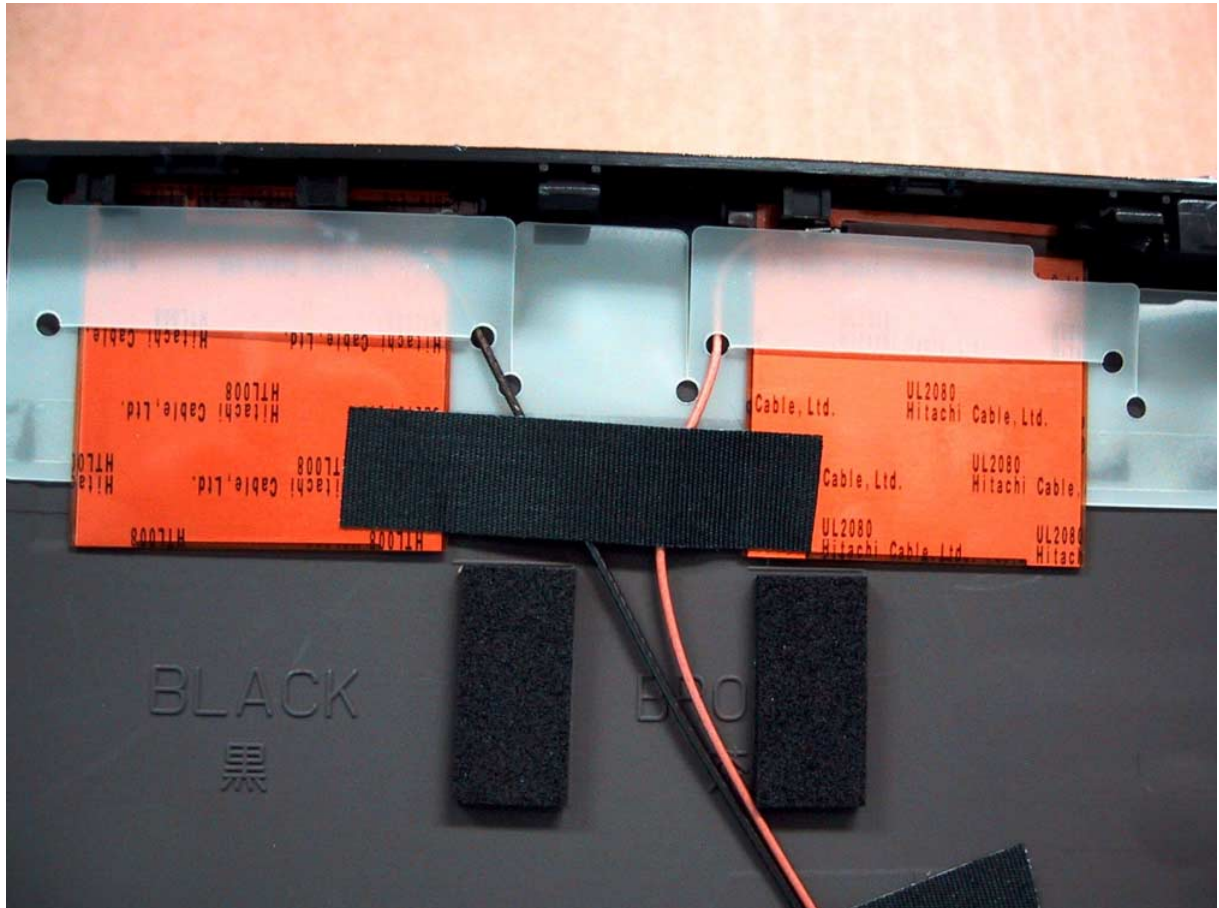

**2.4 GHz Hitachi antenna
(models HTL008 (WLAN) and model UL2080 (Bluetooth))**