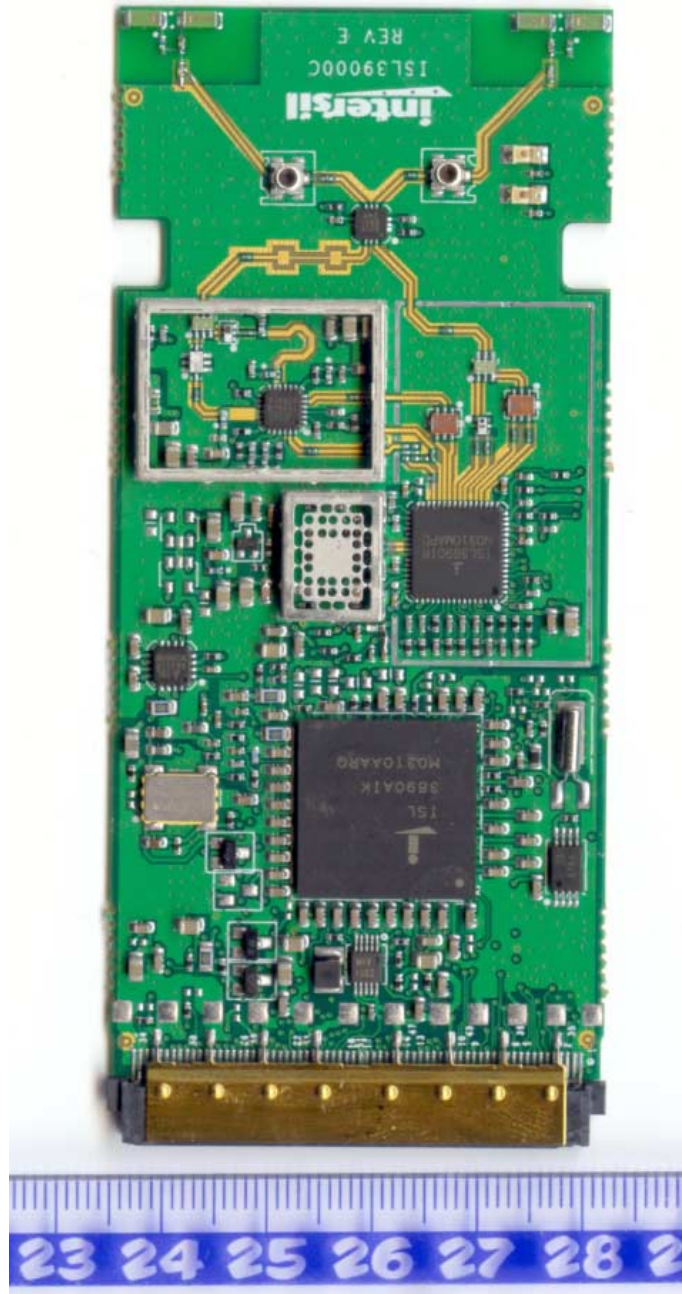

Internal photographs of

Description: 2.4 GHz / 5 GHz WLAN Cardbus Card

FCC ID: OSZ39000C

Brand name: Intersil

Model number: ISL39000C

ISL3900C PCB front with shield

ISL39000C PCB front without shield

ISL39000C PCB rear