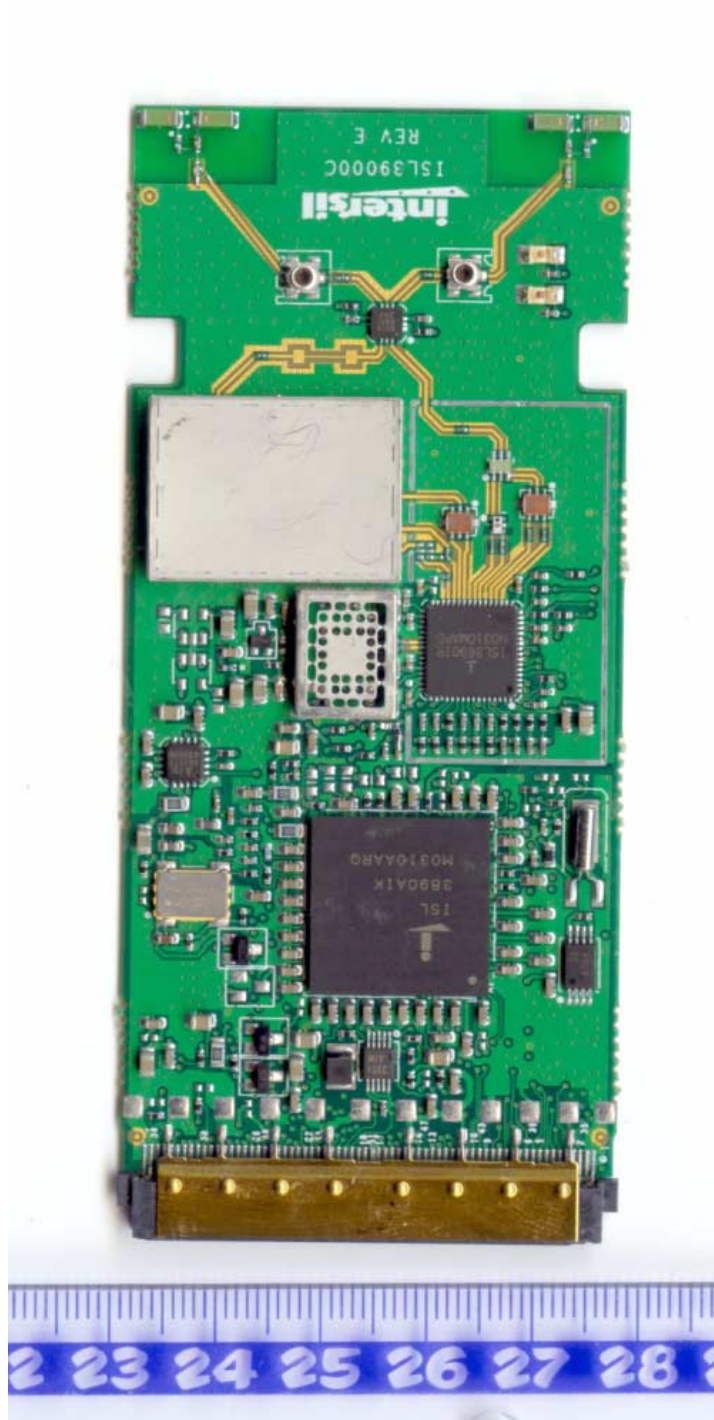

Internal photographs of

Description: 2.4 GHz / 5 GHz WLAN Cardbus Card

FCC ID: OSZ39000C

Brand name: Intersil

Model number: ISL39000C

ISL3900C PCB front with shield

ISL39000C PCB front without shield

ISL39000C PCB rear