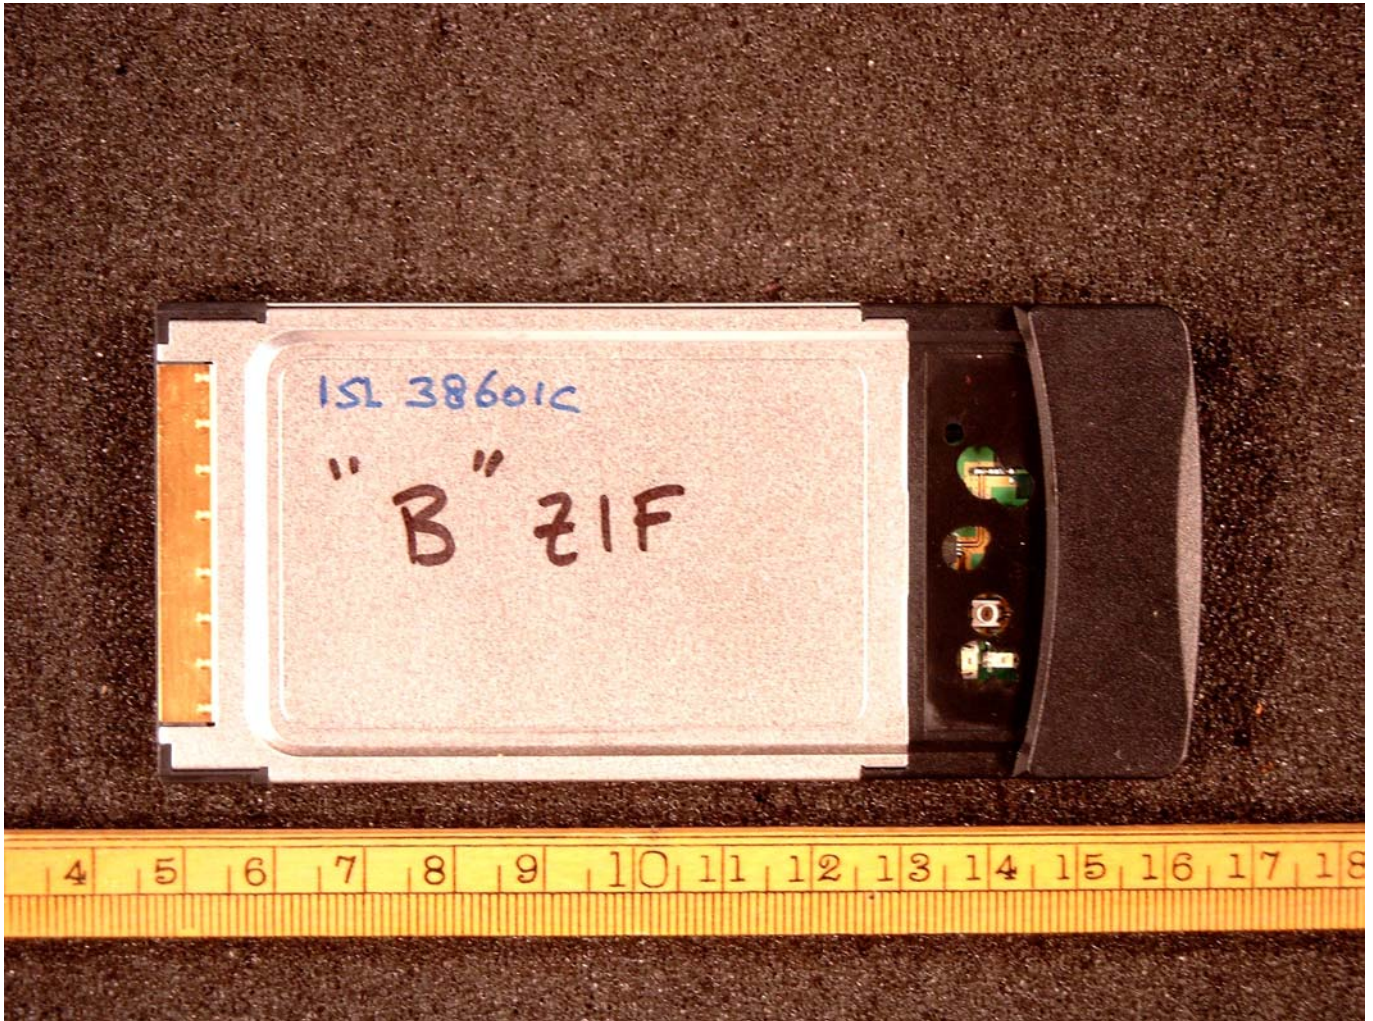

1.3 Top view (EUT with type "B" ZIF).