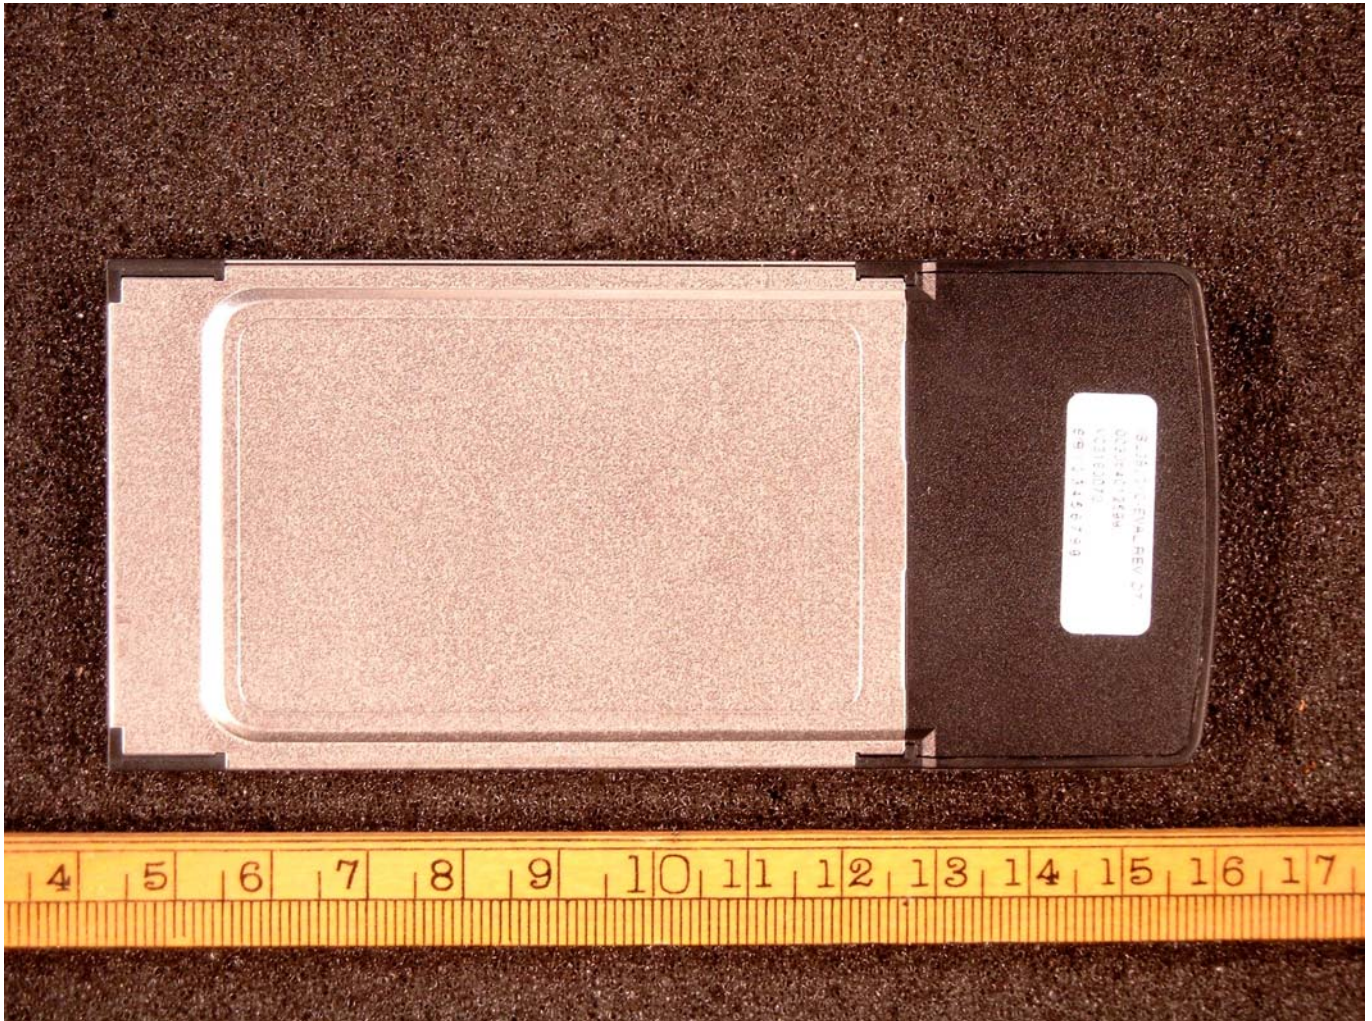

### 1.1 Top view (EUT with type "A" ZIF).

Description of EUT: 2.4 GHz 802.11g WLAN Cardbus card  
Manufacturer: Intersil Corporation  
Brand mark: Intersil  
Model: ISL38601C  
FCC ID: OSZ38001C

---

## 1.2 Bottom view (EUT with type "A" ZIF).