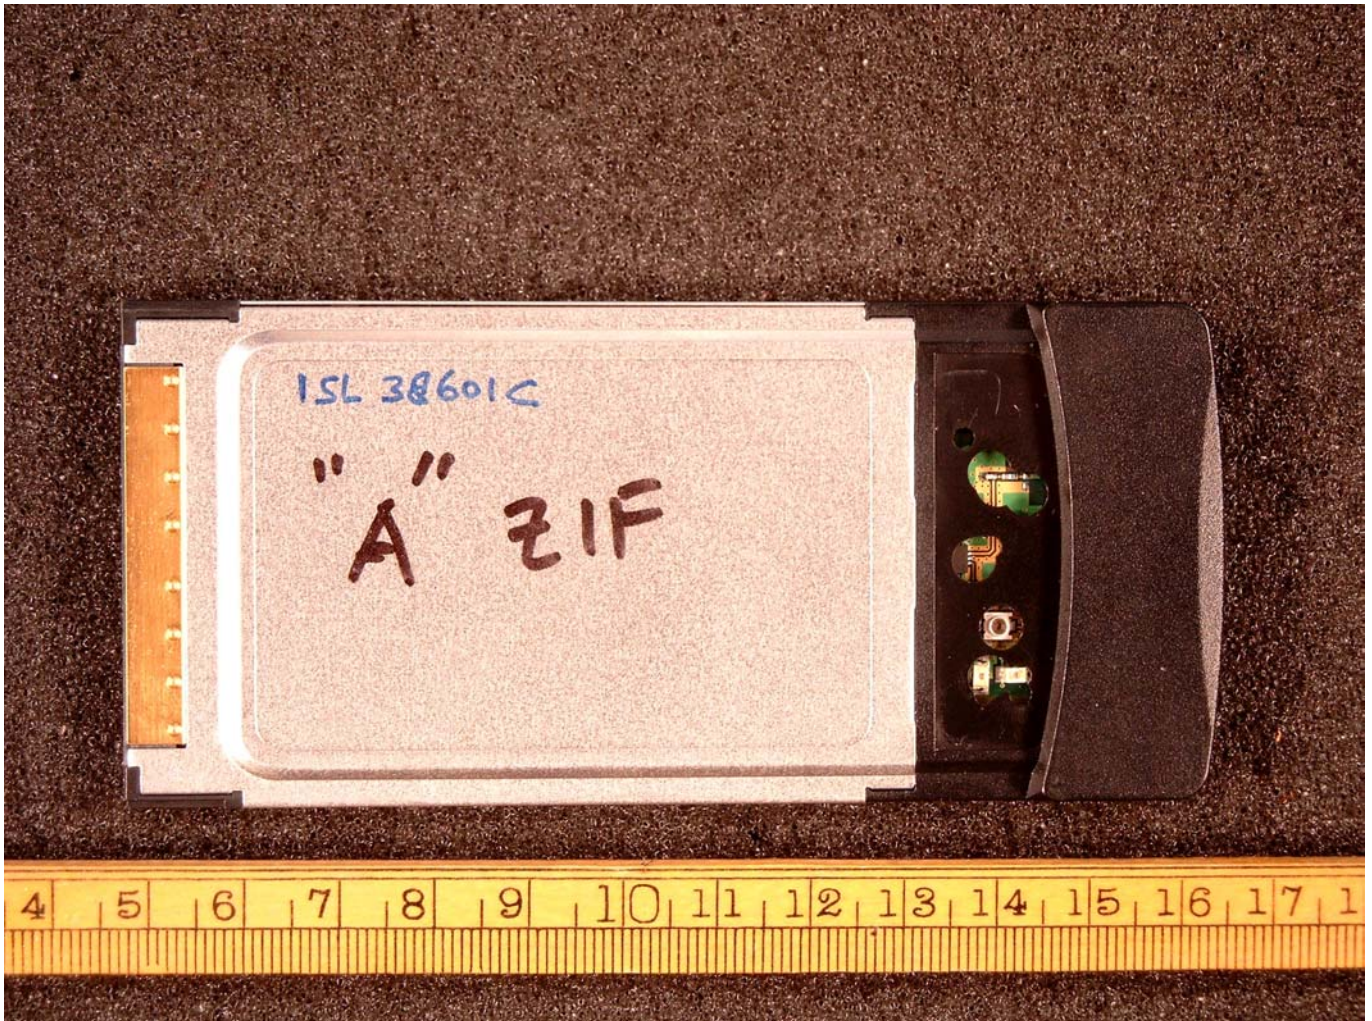

Description of EUT: 2.4 GHz 802.11g WLAN Cardbus card
Manufacturer: Intersil Corporation
Brand mark: Intersil
Model: ISL38601C
FCC ID: OSZ38001C

Table of contents

1	Exterior photographs.....	4
1.1	Top view (EUT with type “A” ZIF).....	4
1.2	Bottom view (EUT with type “A” ZIF).....	5
1.3	Top view (EUT with type “B” ZIF).....	6
1.4	Bottom view (EUT with type “B” ZIF).....	7

1 Exterior photographs.

1.1 Top view (EUT with type "A" ZIF).