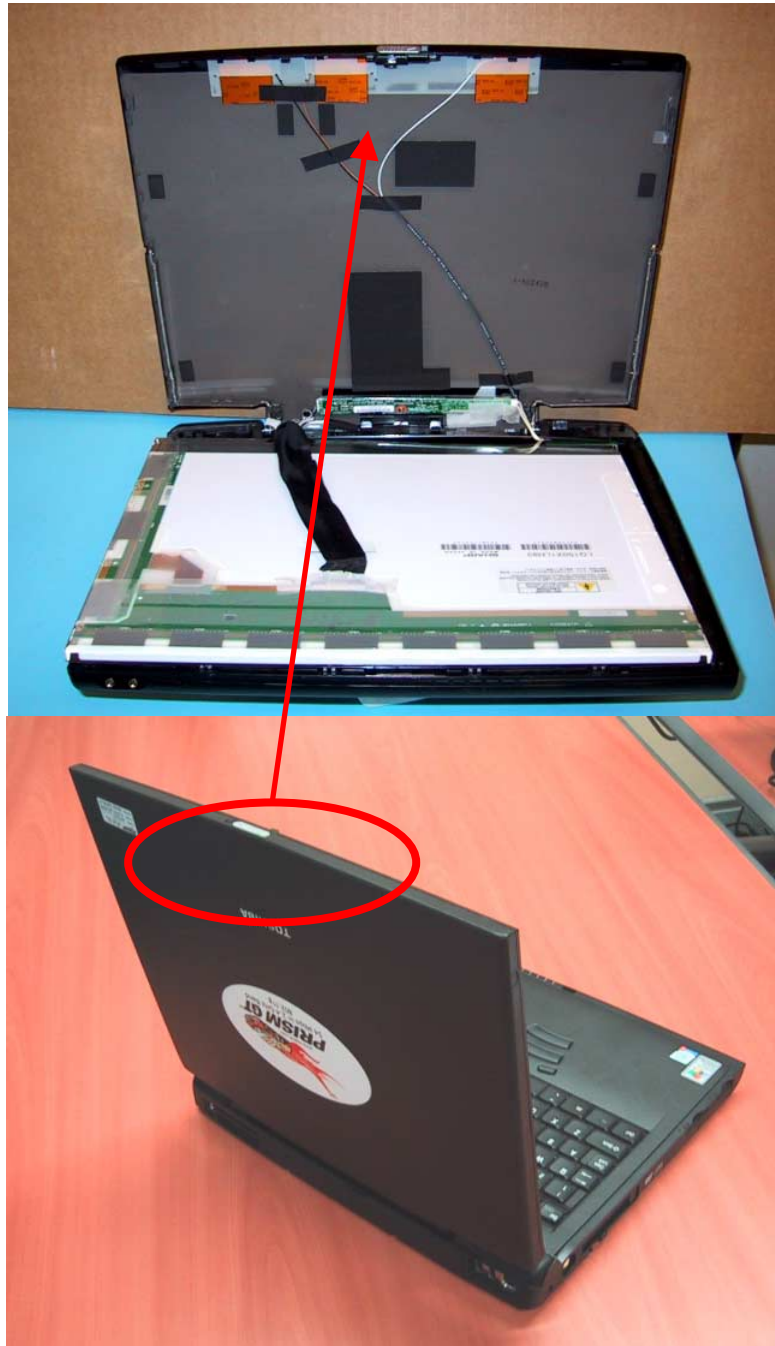

**Photographs of Toshiba Notebook Host
with embedded 2.4 GHz band WLAN antennas for**

**Description: 2.4 GHz WLAN MiniPCI Card
FCC ID: OSZ38000M
Brand name: Intersil
Model number: ISL38000M**

Notebook Host: Toshiba Satellite Pro series

**Overview of Host Notebook PC Toshiba Satellite Pro
with WLAN antenna location**

2.4GHz WLAN antenna mounted on top center back of LCD display of Toshiba Satellite Pro Notebook Host

2.4GHz Hitachi WLAN antenna