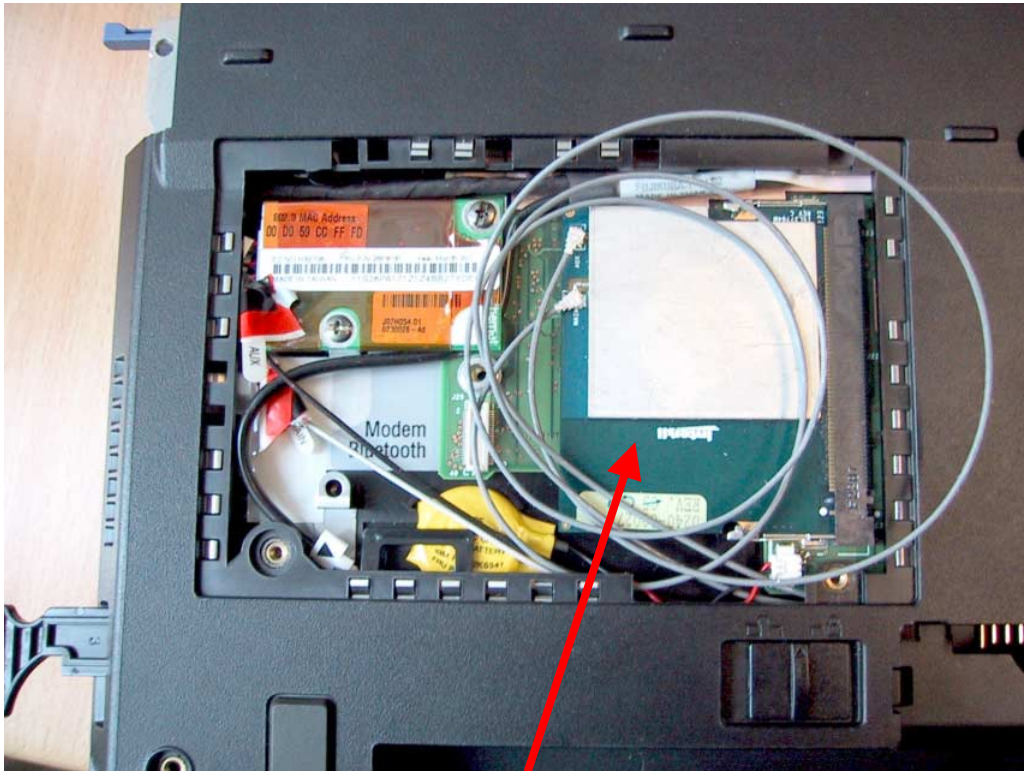

**Photographs of IBM notebook PC with embedded WLAN antennas for**

**Description: 5 GHz WLAN MiniPCI Card**

**FCC ID: OSZ37704M**

**Brand name: Intersil**

**Model number: ISL37704M**

**Notebook Host: IBM Thinkpad 2652 Notebook PC series**

**Embedded 5 GHz antennas: Skycross model 222-0908**

5GHz WLAN antenna locations of IBM Host PC for ISL37704M MiniPCI card

Overview of ISL37704M MiniPCI card mounted in bottom of IBM host PC

5 GHz antenna locations (IBM host PC with keyboard assembly removed)

Overview of 5 GHz antenna assembly

Skycross 5GHz antenna mounted on left lower corner of PC housing

Skycross 5GHz antenna mounted on right lower corner of PC housing