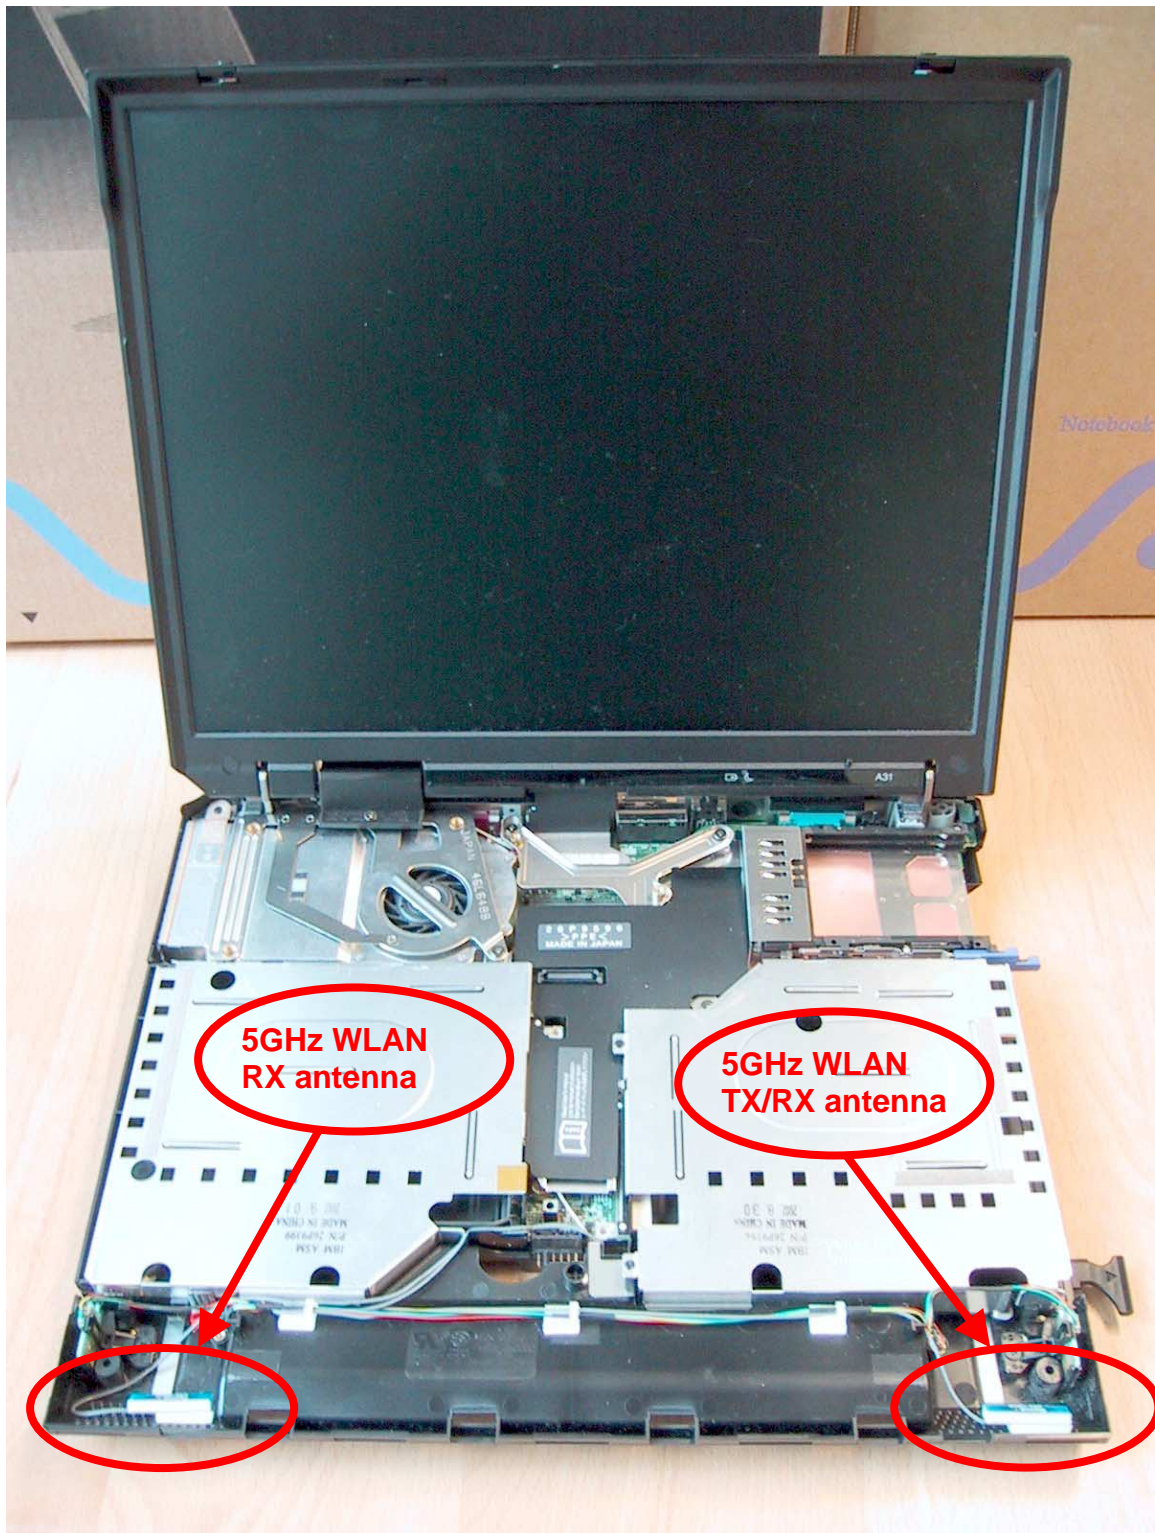

**Photographs of IBM notebook PC with embedded WLAN antennas for**

**Description: 5 GHz WLAN MiniPCI Card**

**FCC ID: OSZ37704M**

**Brand name: Intersil**

**Model number: ISL37704M**

**Notebook Host: IBM Thinkpad 2652 Notebook PC series**

**Embedded 5 GHz antennas: Skycross model 222-0908**

5GHz WLAN antenna locations of IBM Host PC for ISL37704M MiniPCI card

Overview of ISL37704M MiniPCI card mounted in bottom of IBM host PC

5 GHz antenna locations (IBM host PC with keyboard assembly removed)

Overview of 5 GHz antenna assembly

Skycross 5GHz antenna mounted on left lower corner of PC housing

Skycross 5GHz antenna mounted on right lower corner of PC housing