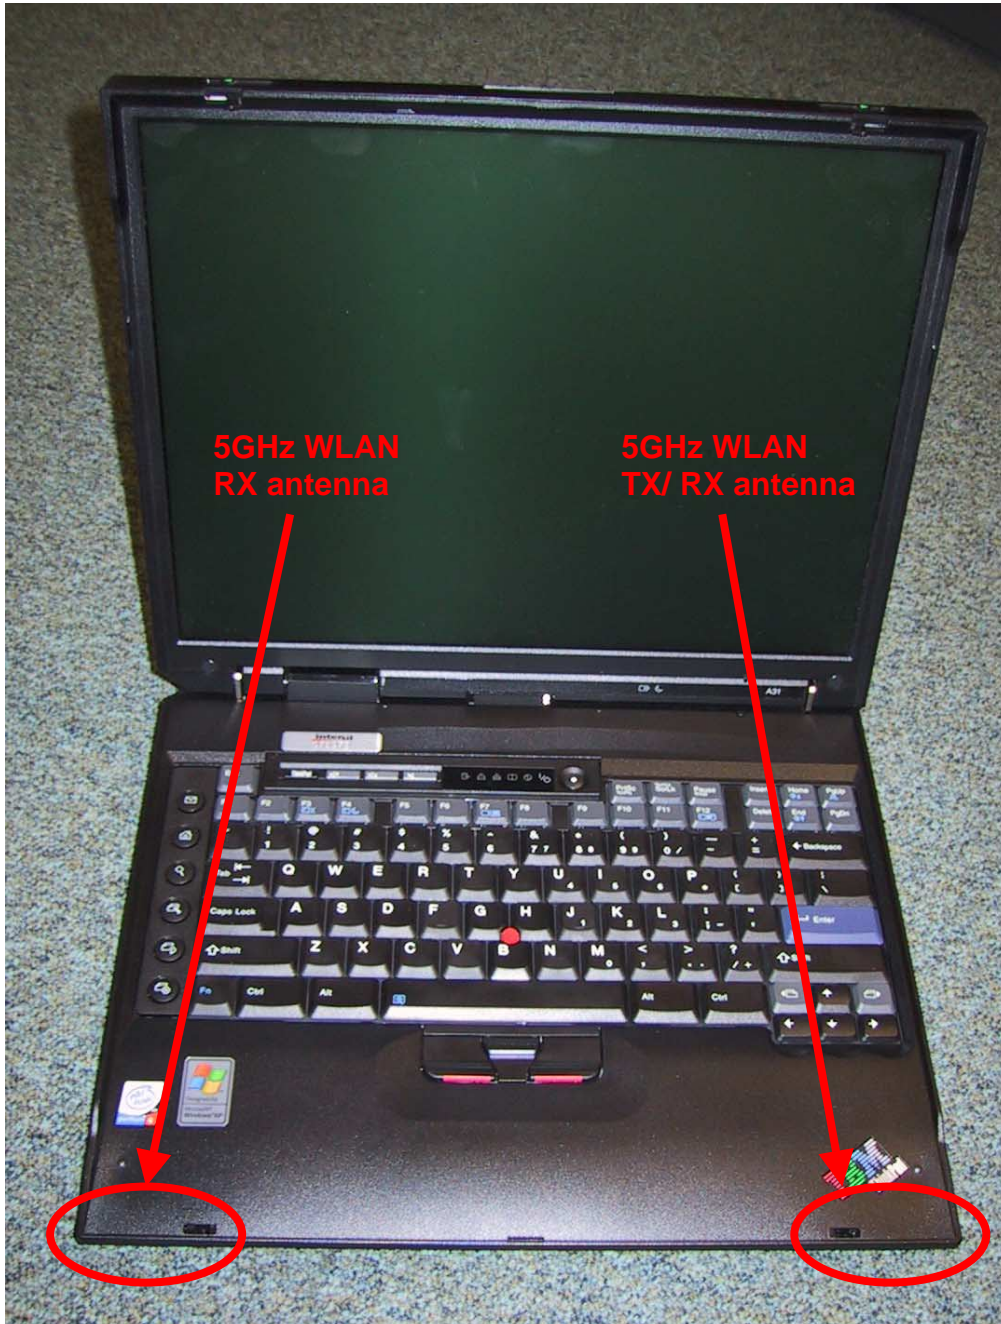

**Photographs of IBM notebook PC with embedded WLAN antennas for**

**Description: 5 GHz WLAN MiniPCI Card**

**FCC ID: OSZ37704M**

**Brand name: Intersil**

**Model number: ISL37704M**

**Notebook Host: IBM Thinkpad 2652 Notebook PC series**

**Embedded 5 GHz antennas: Skycross model 222-0908**

5GHz WLAN antenna locations of IBM Host PC for ISL37704M MiniPCI card

Overview of ISL37704M MiniPCI card mounted in bottom of IBM host PC

5 GHz antenna locations (IBM host PC with keyboard assembly removed)