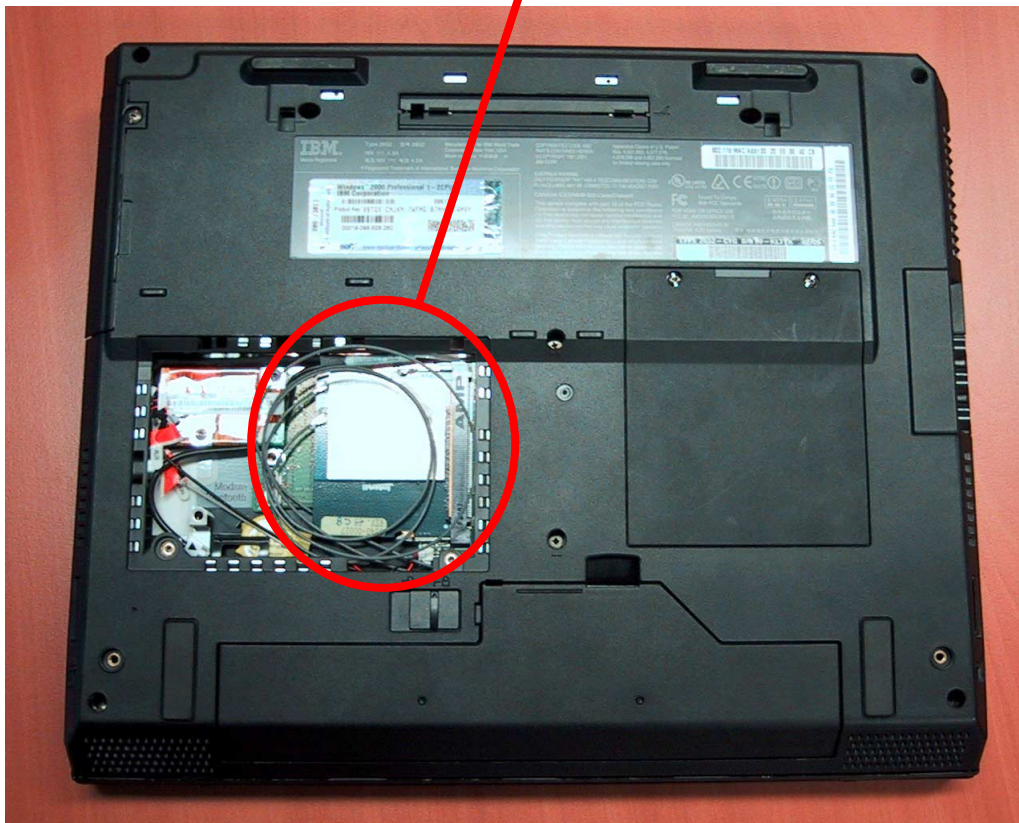

**Photographs of IBM notebook PC with embedded WLAN antennas for**

**Description: 5 GHz WLAN MiniPCI Card**

**FCC ID: OSZ37704M**

**Brand name: Intersil**

**Model number: ISL37704M**

**Notebook Host: IBM Thinkpad 2652 Notebook PC series**

**Embedded 5 GHz antennas: Skycross model 222-0908**

5GHz WLAN antenna locations of IBM Host PC for ISL37704M MiniPCI card

Overview of ISL37704M MiniPCI card mounted in bottom of IBM host PC

5 GHz antenna locations (IBM host PC with keyboard assembly removed)