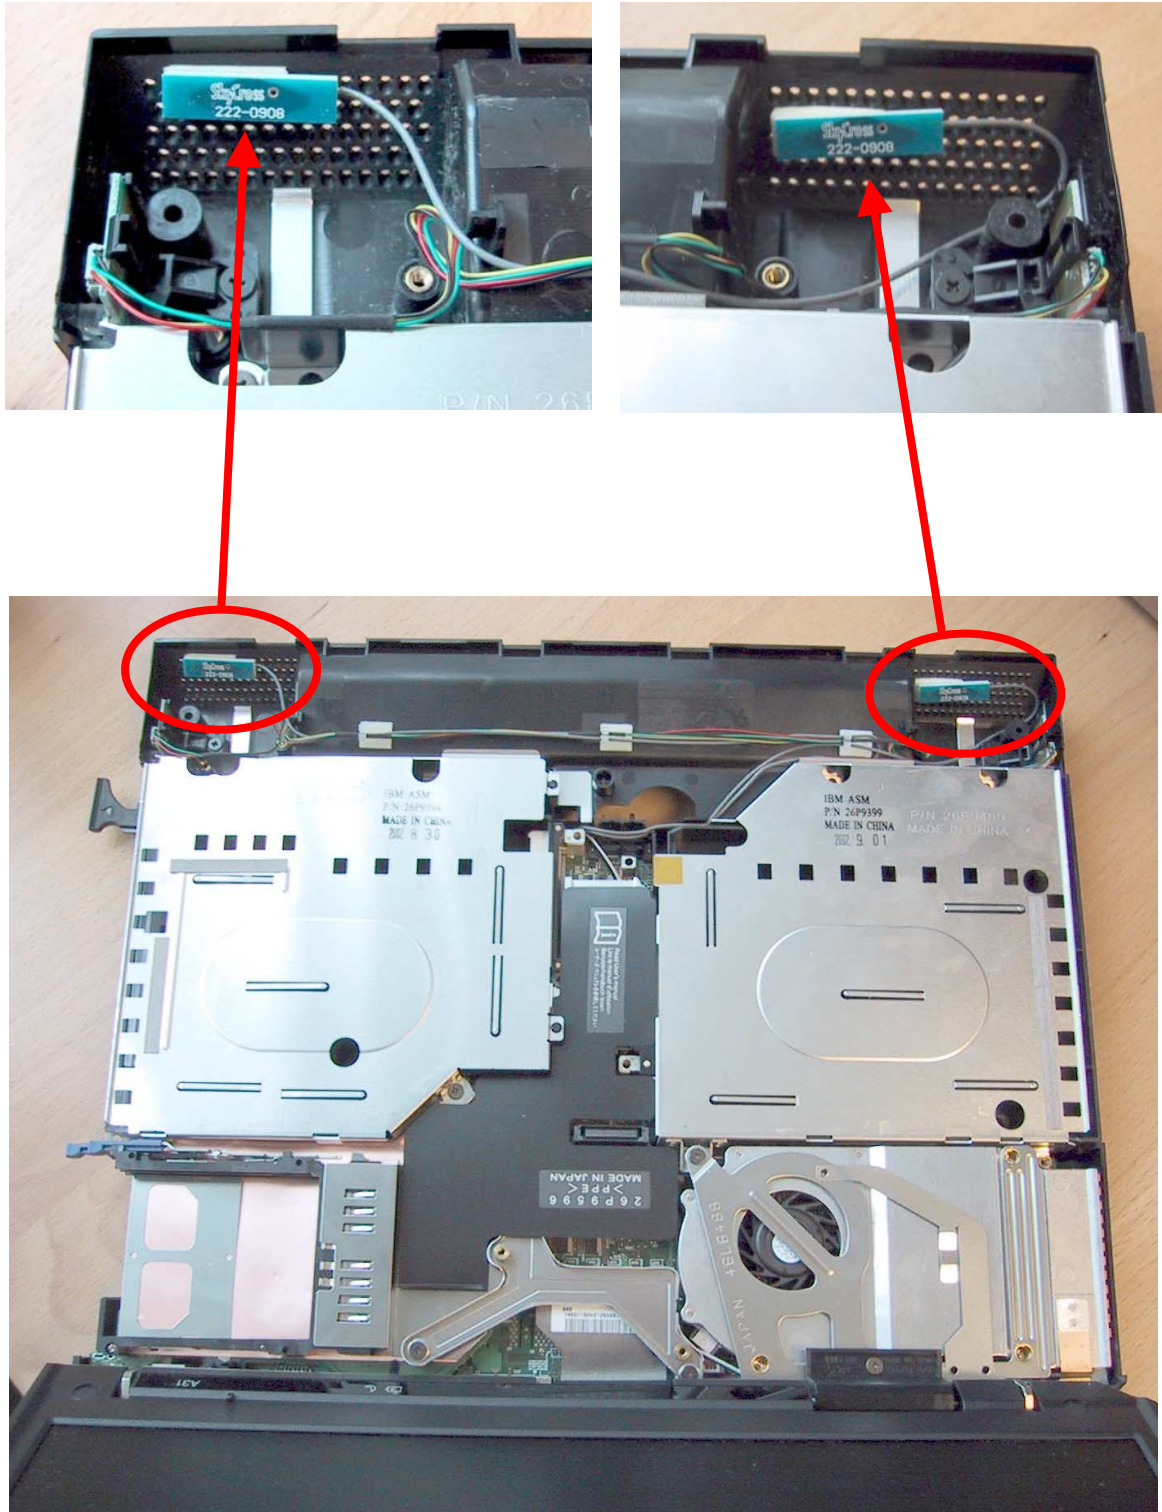

**Photographs of IBM notebook PC with embedded WLAN antennas for**

**Description: 5 GHz WLAN MiniPCI Card**

**FCC ID: OSZ37704M**

**Brand name: Intersil**

**Model number: ISL37704M**

**Notebook Host: IBM Thinkpad 2652 Notebook PC series**

**Embedded 5 GHz antennas: Skycross model 222-0908**

5GHz WLAN antenna locations of IBM Host PC for ISL37704M MiniPCI card

Overview of ISL37704M MiniPCI card mounted in bottom of IBM host PC

5 GHz antenna locations (IBM host PC with keyboard assembly removed)

Overview of 5 GHz antenna assembly

Skycross 5GHz antenna mounted on left lower corner of PC housing

Skycross 5GHz antenna mounted on right lower corner of PC housing