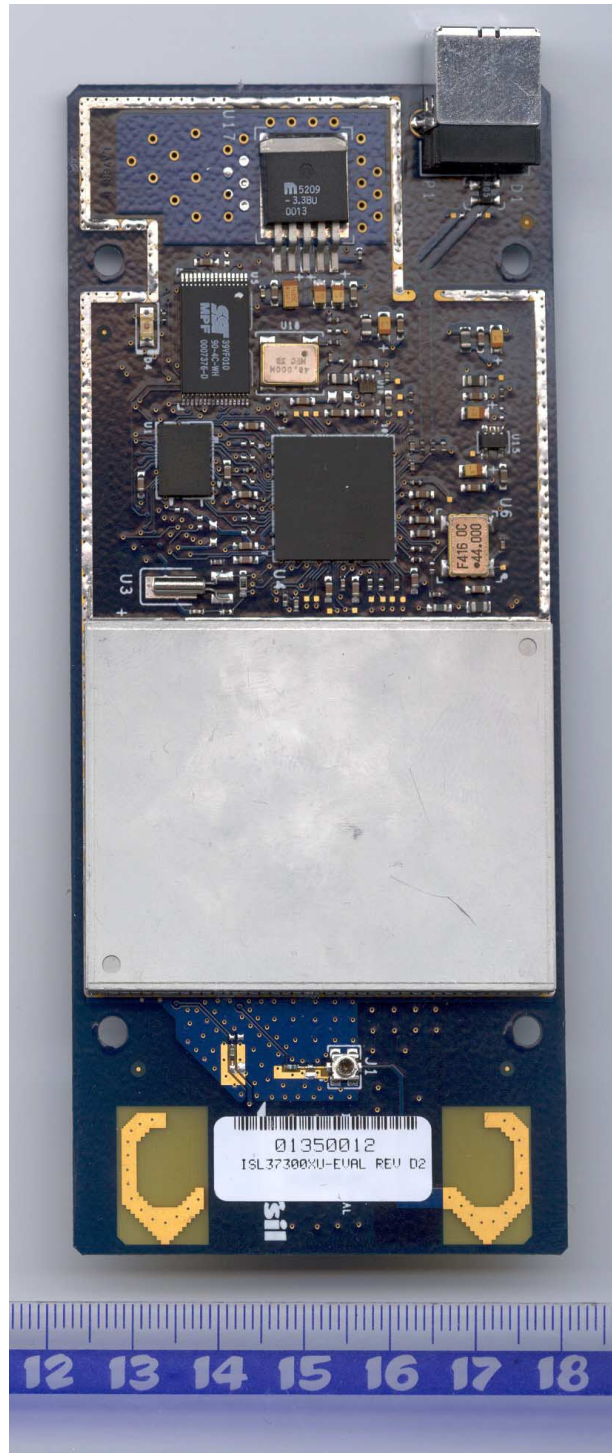

**Internal photographs of**

**Description: 2.4 GHz USB WLAN**

**FCC ID: OSZ37300XU**

**Brand name: Intersil**

**Model number: ISL37300XU**

ISL37300XU exterior overview

ISL37300XU exterior front with label

ISL37300XU PCB front view with shields

ISL37300XU PCB front view without shields

ISL37300XU PCB Rear view with shields (RF)

ISL37300XU PCB Rear view without shields (RF)