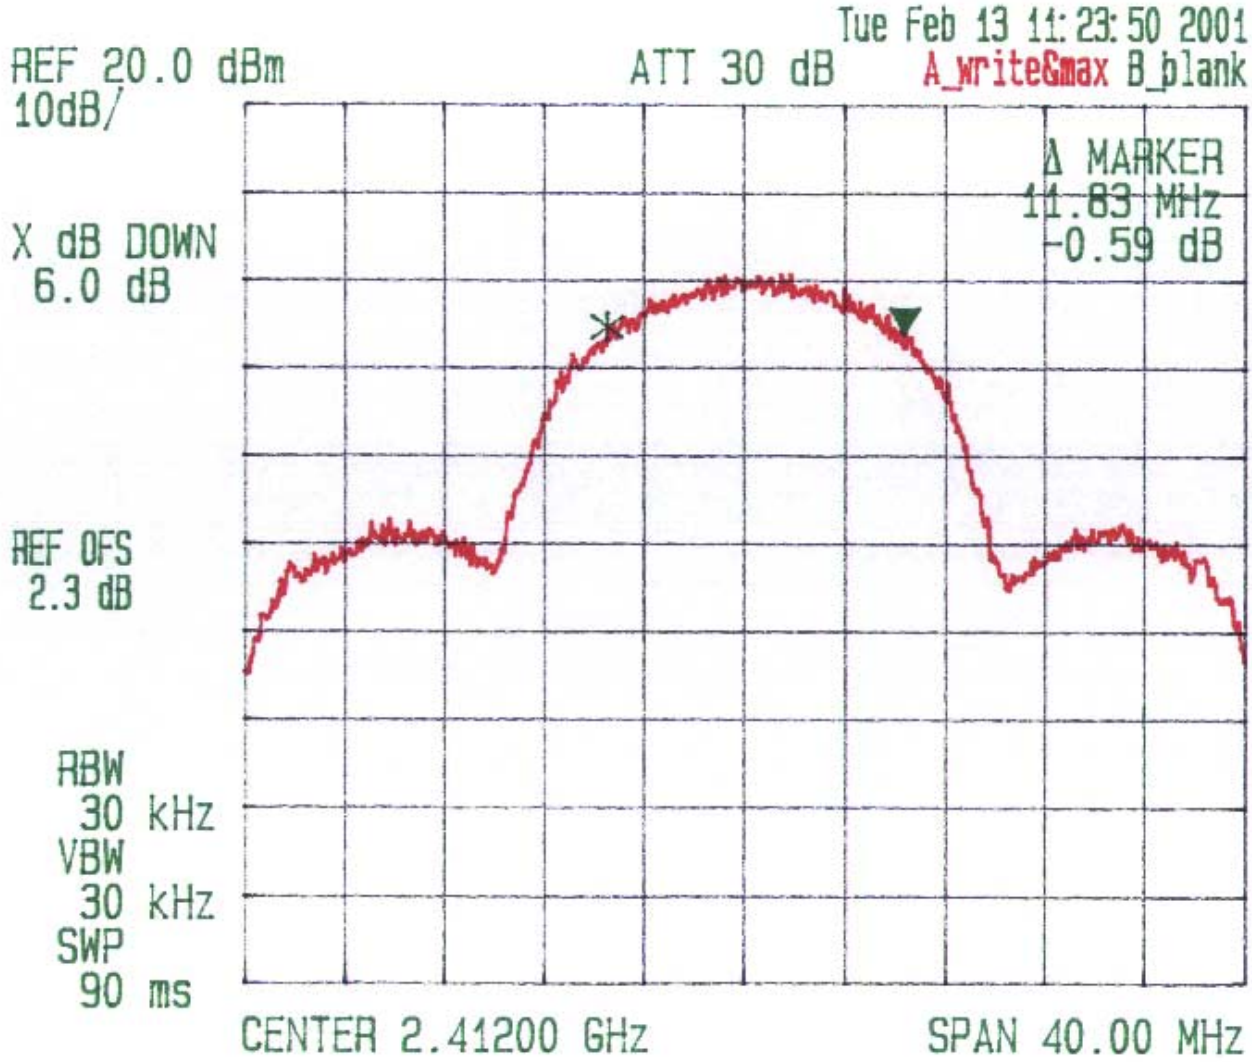

CELESTICA
PCMCIA WIRELESS LAN CARD
Channel: HIGH, Tx Frequency: 2462 MHz
Modulation: [] 1 Mbps DBPSK, [] 2 Mbps DQPSK, [x] 5.5 Mbps CCK, [] 11 Mbps CCK
6 dB BANDWIDTH

Date: Feb. 13 2001
Tested by: Hung Trinh

PLOT #11

CELESTICA
PCMCIA WIRELESS LAN CARD
Channel: LOW, Tx Frequency: 2.412 MHz
Modulation: [] 1 Mbps DBPSK, [] 2 Mbps DQPSK, [] 5.5 Mbps CCK, [X] 11 Mbps CCK
6 dB BANDWIDTH

Date: Feb. 13 2001
Tested by: Hung Trinh

PLOT # 12

CELESTICA
PCMCIA WIRELESS LAN CARD
 Channel: 14D, Tx Frequency: 2437 MHz
 Modulation: [] 1 Mbps DBPSK, [] 2 Mbps DQPSK, [] 5.5 Mbps CCK, [x] 11 Mbps CCK
6 dB BANDWIDTH

Date: Feb. 13 2001
 Tested by: Hung Trinh

Plot # 13

CELESTICA
PCMCIA WIRELESS LAN CARD
Channel: HIGH, Tx Frequency: 2462 MHz
Modulation: [] 1 Mbps DBPSK, [] 2 Mbps DQPSK, [] 5.5 Mbps CCK, [] 11 Mbps CCK
6 dB BANDWIDTH

Date: Feb. 11 2001
Tested by: Hung Trinh