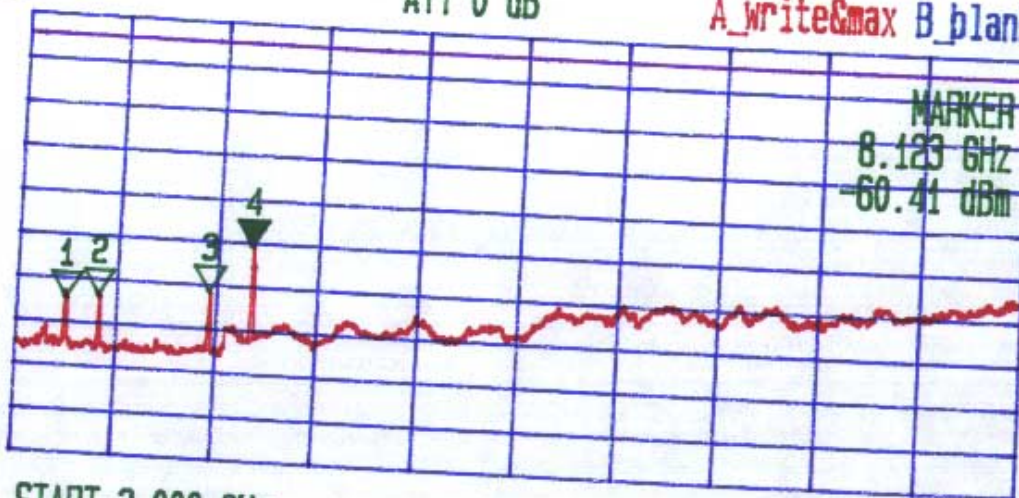

Channel: LOW, Tx Frequency: 2412 MHz

Modulation: 11 Mbps CCK

TRANSMITTER ANTENNA POWER CONDUCTED

Date: June 8 2001
Tested by: Hung Trinh

PLOT #17

REF -10.0 dBm
10dB/

ATT 0 dB

A_write&max B_blank

MKR
8.123 GHz

RBW 100 kHz
VBW 100 kHz
SMP 5.0 s

START 3.000 GHz

STOP 25.000 GHz

*** Multi Marker List ***

No. 1:	4.069 GHz	-74.31 dBm	A
No. 2:	4.791 GHz	-73.25 dBm	A
No. 3:	7.211 GHz	-71.13 dBm	A
No. 4:	8.123 GHz	-60.41 dBm	A
No. 5:			
No. 6:			
No. 7:			
No. 8:			
Δ:			