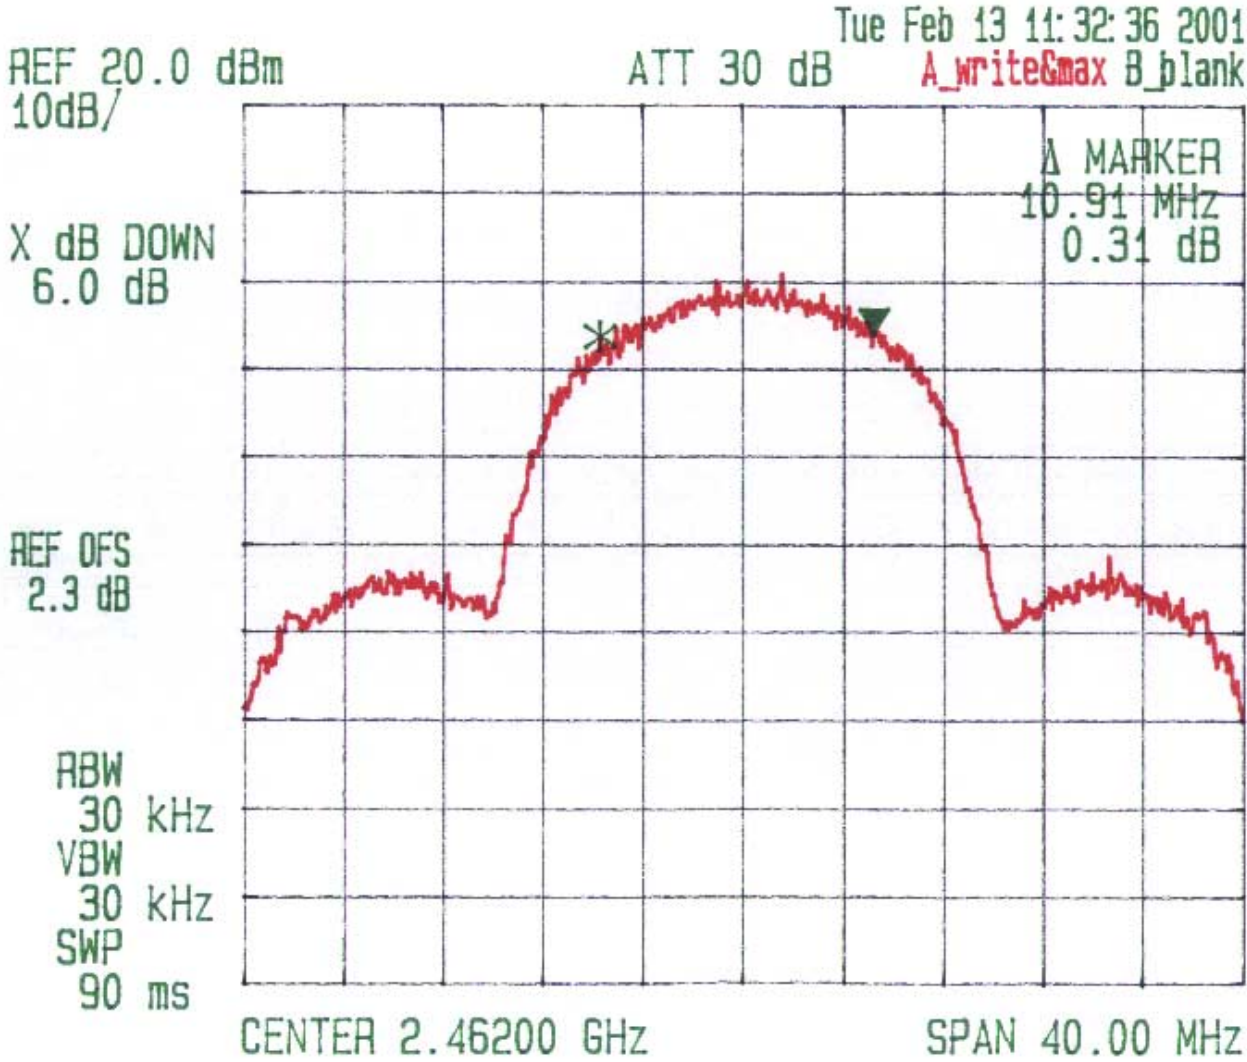

CELESTICA
PCMCIA WIRELESS LAN CARD
Channel: HIGH, Tx Frequency: 2462 MHz
Modulation: [ ] 1 Mbps DBPSK, [ ] 2 Mbps DQPSK, [ ] 5.5 Mbps CCK, [☒] 11 Mbps CCK
6 dB BANDWIDTH

Date: Feb. 11 2001
Tested by: Hung Trinh

PLOT # 14