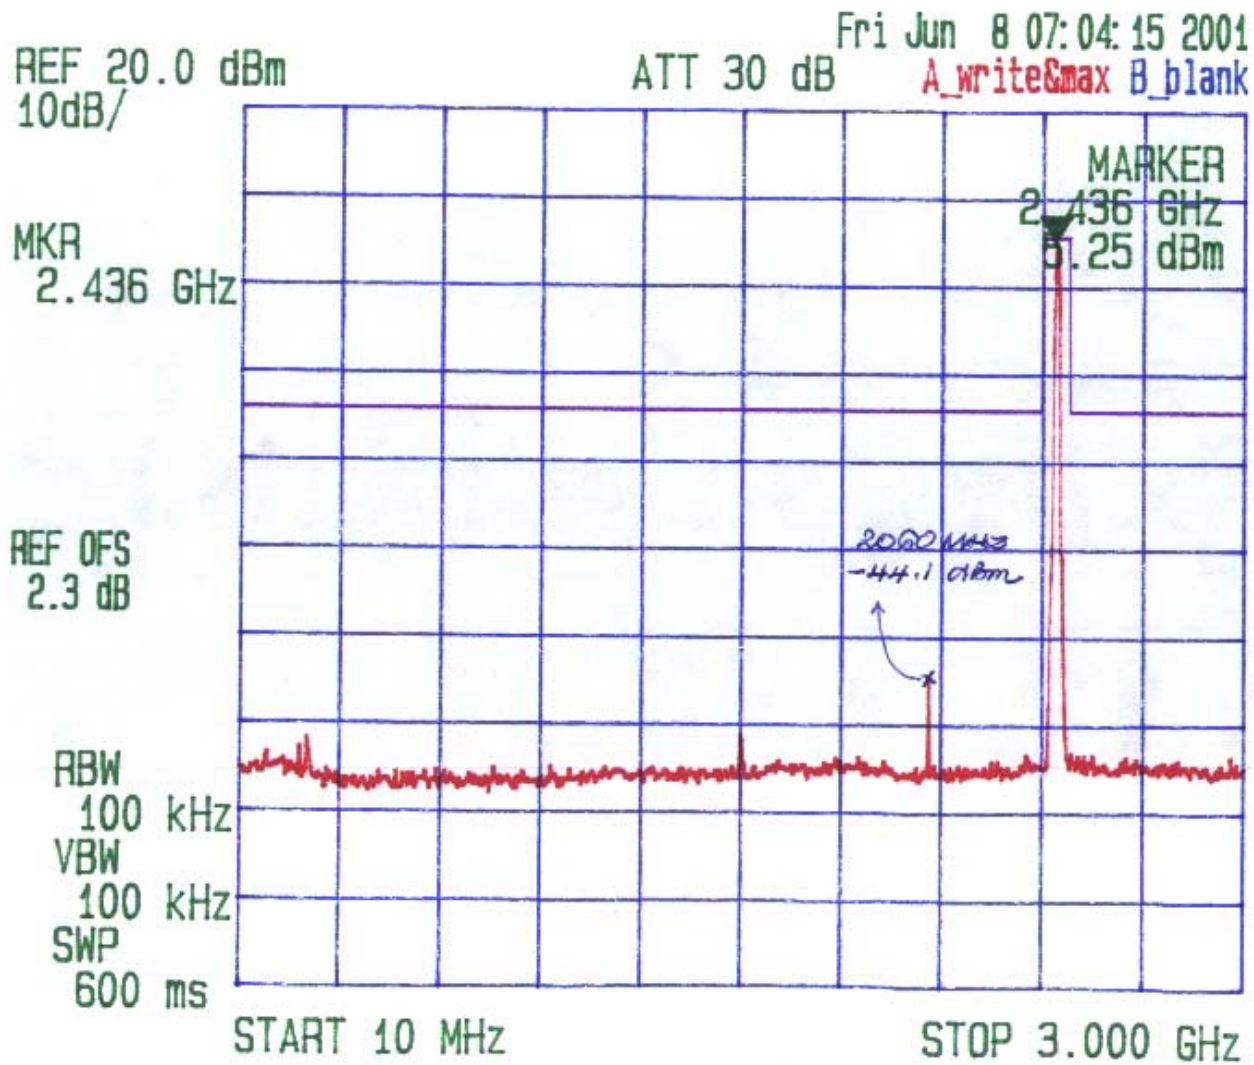

MKR
8.123 GHz

RBW 100 kHz
VBW 100 kHz
SMP 5.0 s

START 3.000 GHz

STOP 25.000 GHz

*** Multi Marker List ***

No. 1:	4.069 GHz	-74.31 dBm	A
No. 2:	4.791 GHz	-73.25 dBm	A
No. 3:	7.211 GHz	-71.13 dBm	A
No. 4:	8.123 GHz	-60.41 dBm	A
No. 5:			
No. 6:			
No. 7:			
No. 8:			
Δ:			

CELESTICA
PCMCIA WIRELESS LAN CARD, M/N: ISL 373000P
Channel: and, Tx Frequency: 2437 MHz
Modulation: 11 Mbps CCK
TRANSMITTER ANTENNA POWER CONDUCTED

Date: June 8 2001
Tested by: Hung Trinh

PLOT # 18

CELESTICA
PCMCIA WIRELESS LAN CARD, M/N: ISL 37300P
Channel: 11D, Tx Frequency: 2437 MHz
Modulation: 11 Mbps CCK
TRANSMITTER ANTENNA POWER CONDUCTED

Date: June 8 2001
Tested by: Hung Trinh

PLOT #19

CELESTICA
PCMCIA WIRELESS LAN CARD, M/N: ISL 373000P
Channel: MID, Tx Frequency: 24137 MHz
Modulation: 11 Mbps CCK
TRANSMITTER ANTENNA POWER CONDUCTED

Date: June 8 2001
Tested by: Hung Trinh