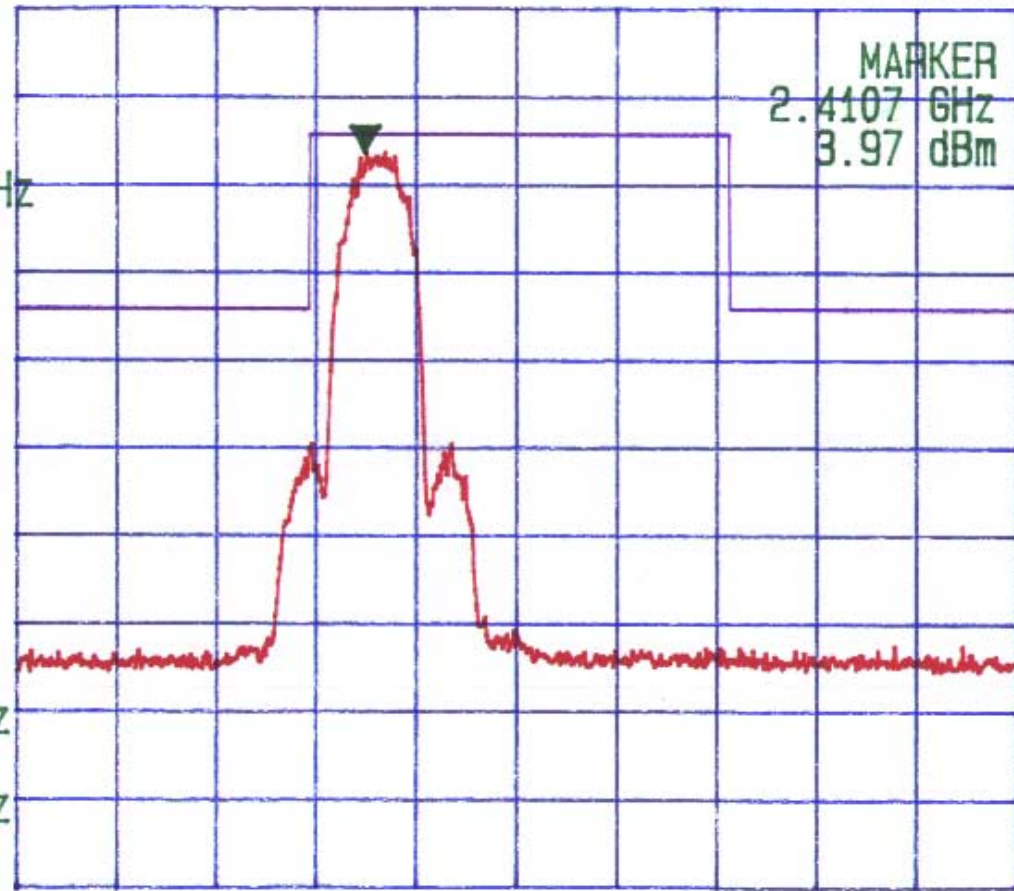

Plot # 13

CELESTICA
PCMCIA WIRELESS LAN CARD
Channel: HIGH, Tx Frequency: 2462 MHz
Modulation: [] 1 Mbps DBPSK, [] 2 Mbps DQPSK, [] 5.5 Mbps CCK, [] 11 Mbps CCK
6 dB BANDWIDTH

Date: Feb. 11 2001
Tested by: Hung Trinh

PLOT # 14

PLOT # 15

Fri Jun 8 07:12:34 2001

REF 20.0 dBm
10dB/

ATT 30 dB

A_write&max B_plank

MKR
2.4107 GHz

MARKER
2.4107 GHz
3.97 dBm

REF OFS
2.3 dB

RBW
100 kHz
VBW
100 kHz
SWP
50 ms

CENTER 2.4410 GHz

SPAN 200.0 MHz

PLOT# 15

UltraTech
Engineering Labs Inc.

CELESTICA

PCMCIA WIRELESS LAN CARD, M/N: ISL 37300P