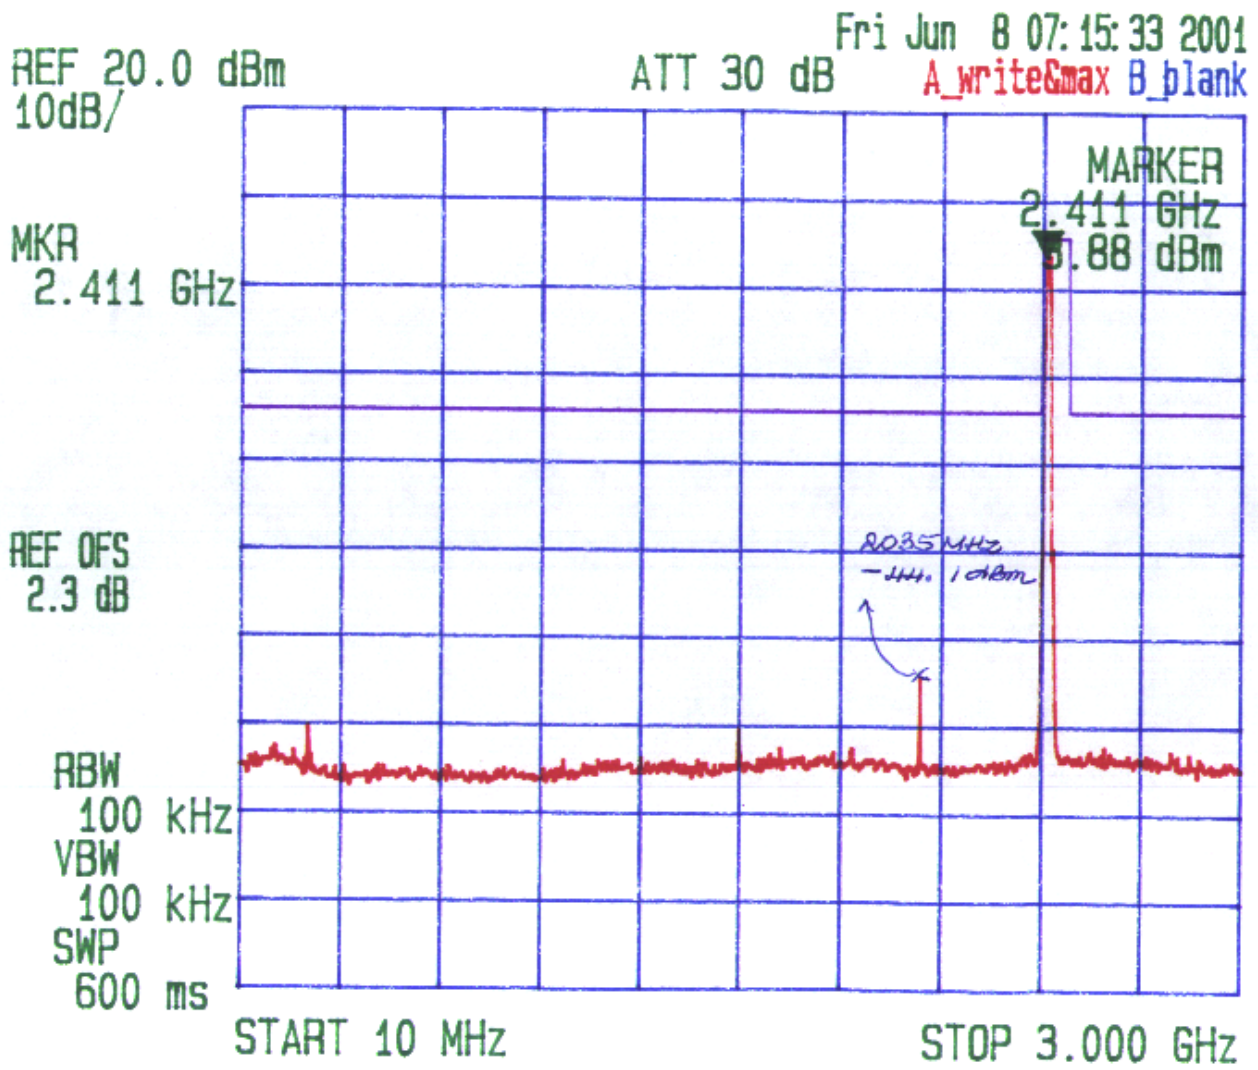

REF OFS
2.3 dB

RBW
100 kHz
VBW
100 kHz
SWP
50 ms

CENTER 2.4410 GHz

SPAN 200.0 MHz

PLOT# 15

UltraTech
Engineering Labs Inc.

CELESTICA

PCMCIA WIRELESS LAN CARD, M/N: ISL 37300P

Channel: LOW, Tx Frequency: 2412 MHz

Modulation: 11 Mbps CCK

TRANSMITTER ANTENNA POWER CONDUCTED

Date: June 8 2001
Tested by: Hung Trinh

PLOT #17

REF -10.0 dBm
10dB/

ATT 0 dB

A_write&max B_blank

MKR
8.123 GHz

RBW 100 kHz
VBW 100 kHz
SMP 5.0 s

START 3.000 GHz

STOP 25.000 GHz

*** Multi Marker List ***

No. 1:	4.069 GHz	-74.31 dBm	A
No. 2:	4.791 GHz	-73.25 dBm	A
No. 3:	7.211 GHz	-71.13 dBm	A
No. 4:	8.123 GHz	-60.41 dBm	A
No. 5:			
No. 6:			
No. 7:			
No. 8:			
Δ:			