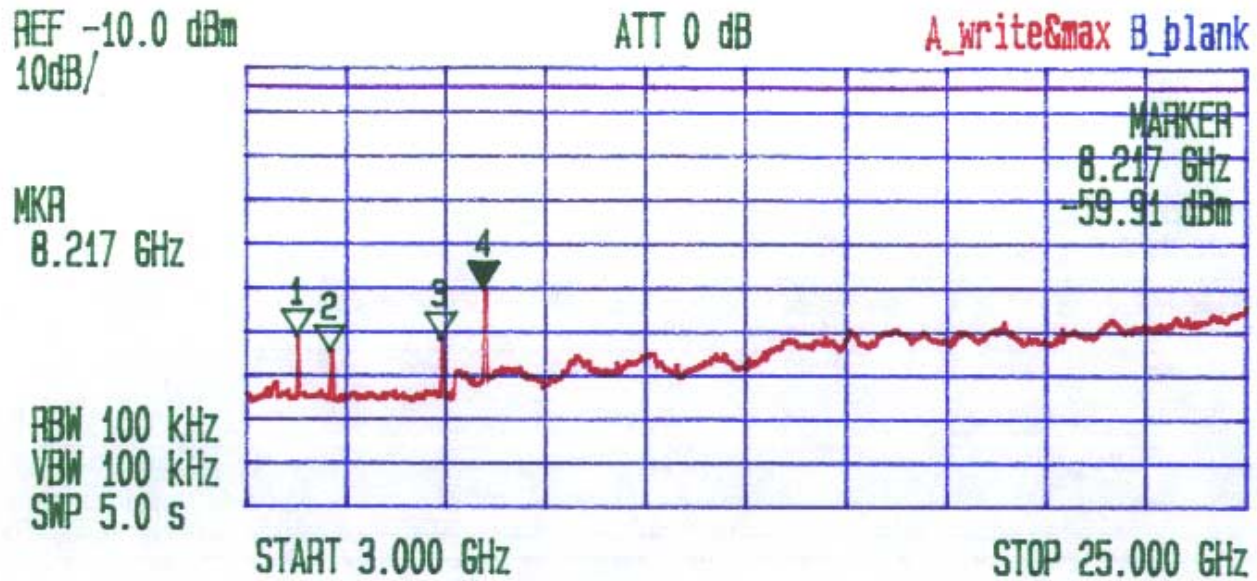

CELESTICA
PCMCIA WIRELESS LAN CARD, M/N: ISL 373000P
Channel: MID, Tx Frequency: 24137 MHz
Modulation: 11 Mbps CCK
TRANSMITTER ANTENNA POWER CONDUCTED

Date: June 8 2001
Tested by: Hung Trinh

PLOT # 20

*** Multi Marker List ***

No.1:	4.100 GHz	-70.72 dBm	A
No.2:	4.823 GHz	-74.16 dBm	A
No.3:	7.274 GHz	-71.06 dBm	A
No.4:	8.217 GHz	-59.91 dBm	A
No.5:			
No.6:			
No.7:			
No.8:			
Δ: