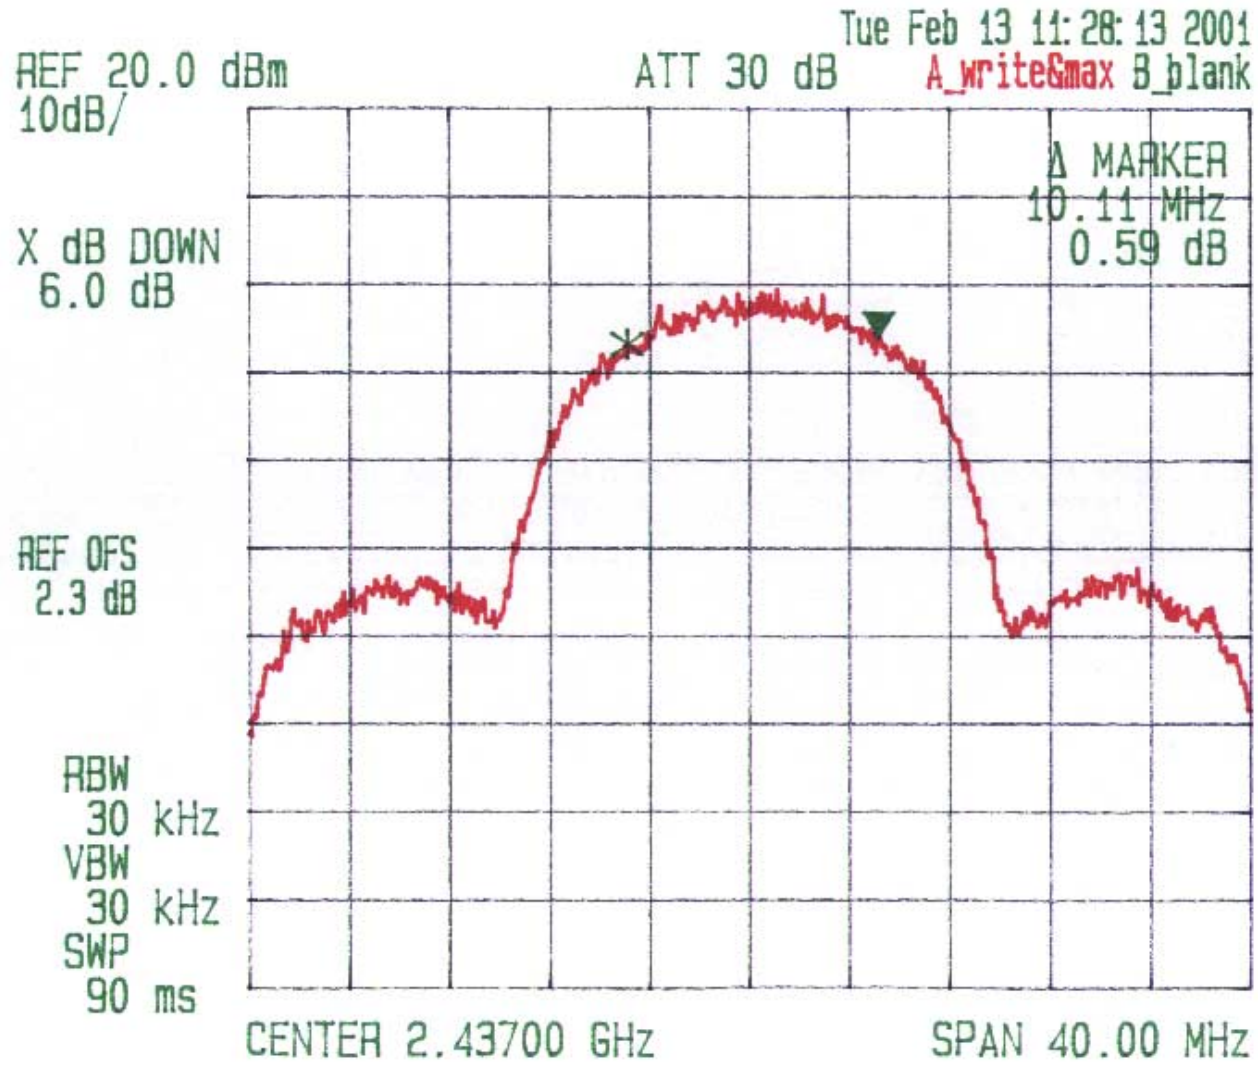

CELESTICA
PCMCIA WIRELESS LAN CARD
Channel: HIGH, Tx Frequency: 2462 MHz
Modulation: [] 1 Mbps DBPSK, [] 2 Mbps DQPSK, [x] 5.5 Mbps CCK, [] 11 Mbps CCK
6 dB BANDWIDTH

Date: Feb. 13 2001
Tested by: Hung Trinh

PLOT #11

CELESTICA
PCMCIA WIRELESS LAN CARD
Channel: LOW, Tx Frequency: 2.412 MHz
Modulation: [] 1 Mbps DBPSK, [] 2 Mbps DQPSK, [] 5.5 Mbps CCK, [X] 11 Mbps CCK
6 dB BANDWIDTH

Date: Feb. 13 2001
Tested by: Hung Trinh

PLOT # 12

CELESTICA
PCMCIA WIRELESS LAN CARD
 Channel: 14D, Tx Frequency: 2437 MHz
 Modulation: [] 1 Mbps DBPSK, [] 2 Mbps DQPSK, [] 5.5 Mbps CCK, [x] 11 Mbps CCK
6 dB BANDWIDTH

Date: Feb. 13 2001
 Tested by: Hung Trinh

Plot # 13

CELESTICA
PCMCIA WIRELESS LAN CARD
Channel: HIGH, Tx Frequency: 2462 MHz
Modulation: [] 1 Mbps DBPSK, [] 2 Mbps DQPSK, [] 5.5 Mbps CCK, [] 11 Mbps CCK
6 dB BANDWIDTH

Date: Feb. 11 2001
Tested by: Hung Trinh