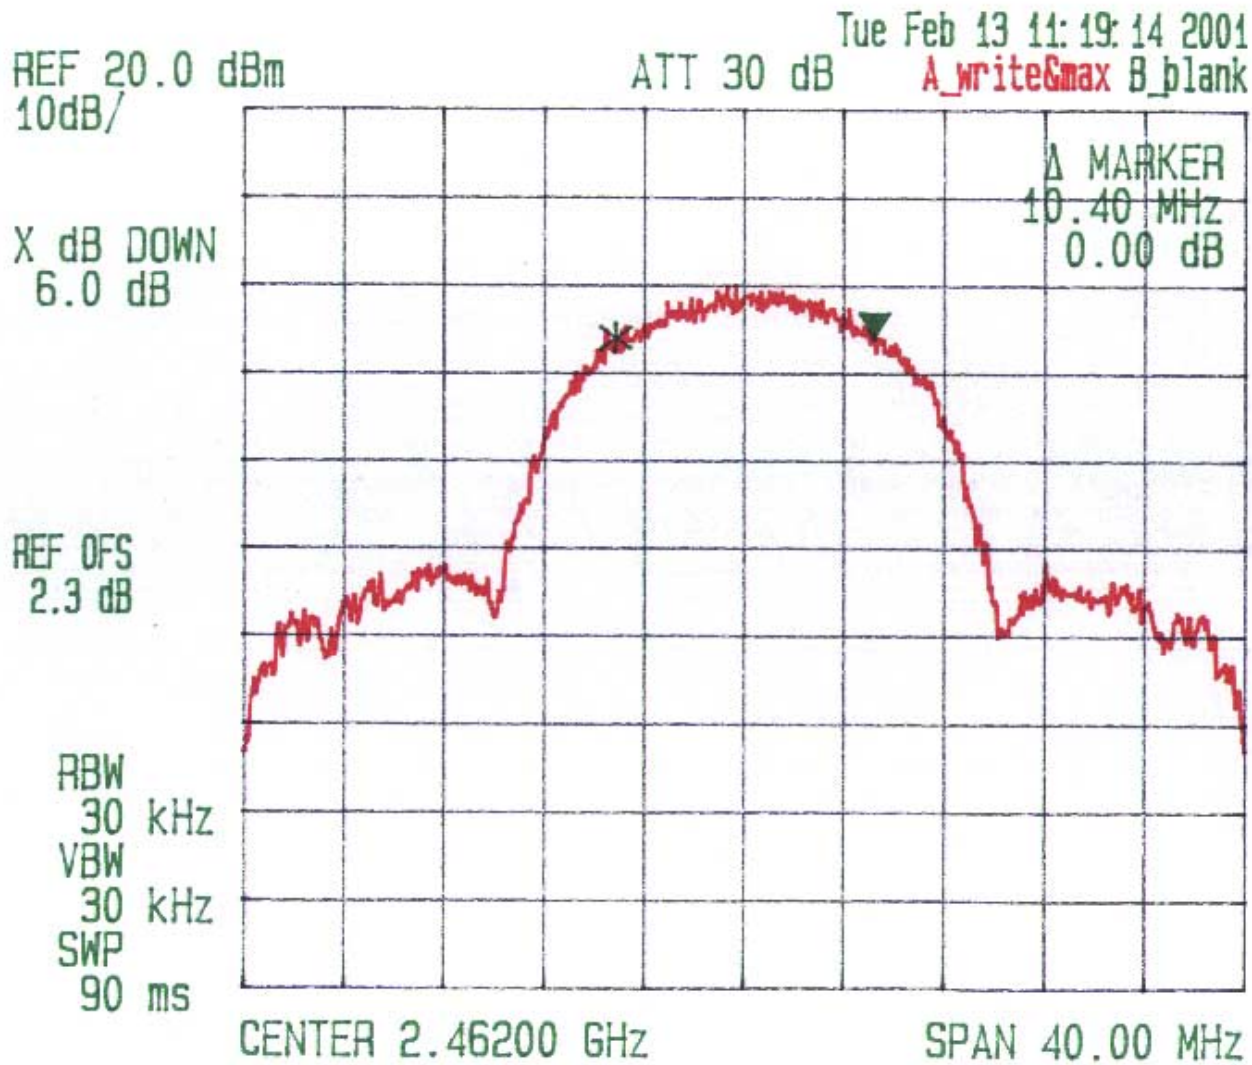

CELESTICA
PCMCIA WIRELESS LAN CARD
Channel: HIGH, Tx Frequency: 2462 MHz
Modulation: [] 1 Mbps DBPSK, [] 2 Mbps DQPSK, [x] 5.5 Mbps CCK, [] 11 Mbps CCK
6 dB BANDWIDTH

Date: Feb. 13 2001
Tested by: Hung Trinh

PLOT #11

CELESTICA
PCMCIA WIRELESS LAN CARD
Channel: LOW, Tx Frequency: 2.412 MHz
Modulation: [] 1 Mbps DBPSK, [] 2 Mbps DQPSK, [] 5.5 Mbps CCK, [X] 11 Mbps CCK
6 dB BANDWIDTH

Date: Feb. 13 2001
Tested by: Hung Trinh

PLOT # 12

CELESTICA
PCMCIA WIRELESS LAN CARD
 Channel: 14D, Tx Frequency: 2437 MHz
 Modulation: [] 1 Mbps DBPSK, [] 2 Mbps DQPSK, [] 5.5 Mbps CCK, [x] 11 Mbps CCK
6 dB BANDWIDTH

Date: Feb. 13 2001
 Tested by: Hung Trinh

Plot # 13

CELESTICA
PCMCIA WIRELESS LAN CARD
Channel: HIGH, Tx Frequency: 2462 MHz
Modulation: [] 1 Mbps DBPSK, [] 2 Mbps DQPSK, [] 5.5 Mbps CCK, [] 11 Mbps CCK
6 dB BANDWIDTH

Date: Feb. 11 2001
Tested by: Hung Trinh