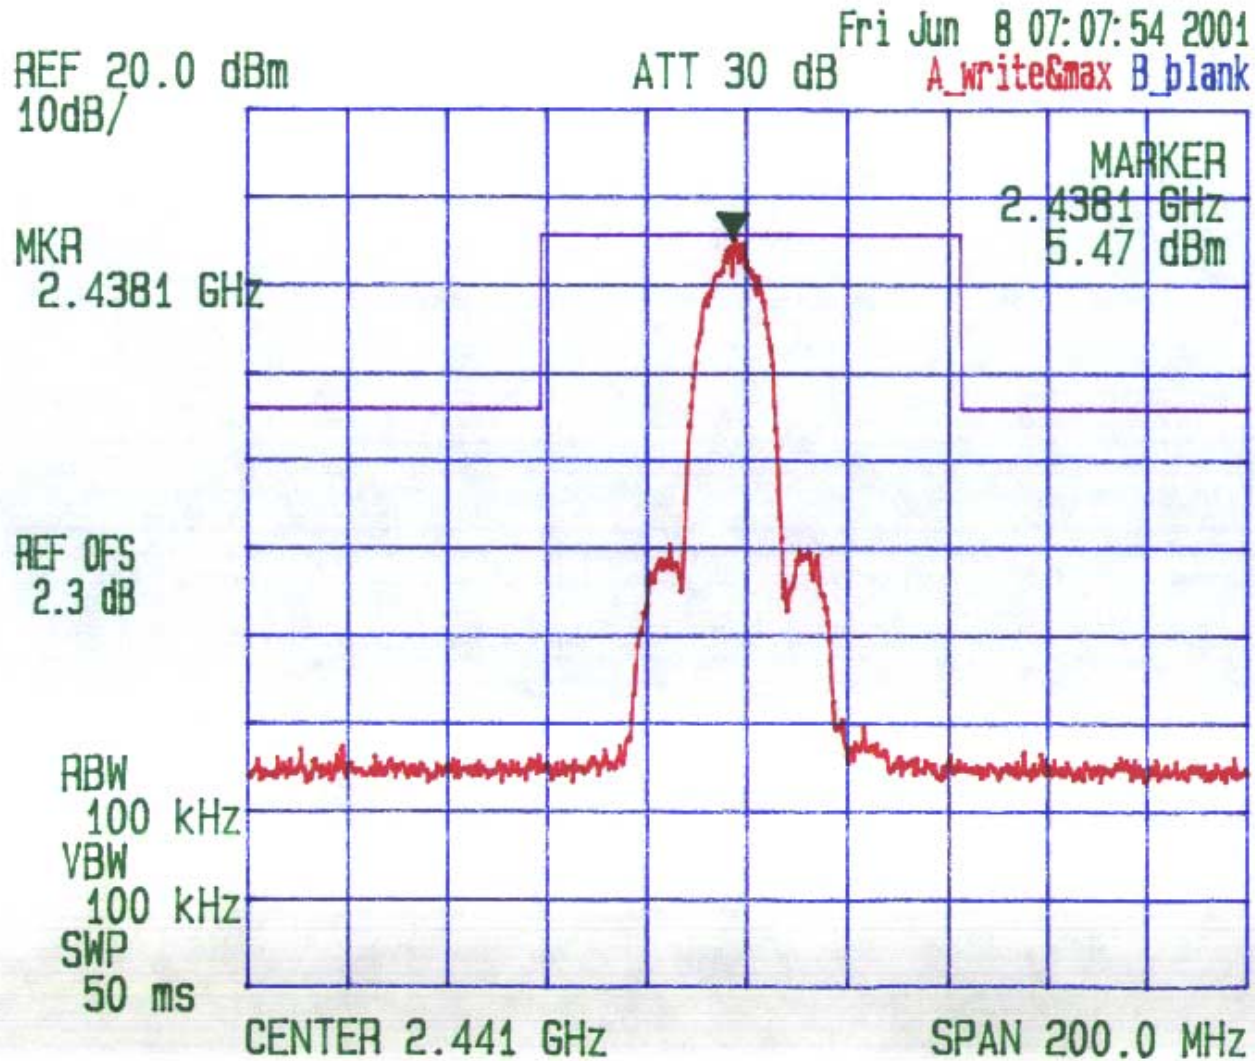

Channel: LOW, Tx Frequency: 2412 MHz

Modulation: 11 Mbps CCK

TRANSMITTER ANTENNA POWER CONDUCTED

Date: June 8 2001
Tested by: Hung Trinh

PLOT #17

REF -10.0 dBm
10dB/

ATT 0 dB

A_write&max B_blank

MKR
8.123 GHz

RBW 100 kHz
VBW 100 kHz
SMP 5.0 s

START 3.000 GHz

STOP 25.000 GHz

*** Multi Marker List ***

No. 1:	4.069 GHz	-74.31 dBm	A
No. 2:	4.791 GHz	-73.25 dBm	A
No. 3:	7.211 GHz	-71.13 dBm	A
No. 4:	8.123 GHz	-60.41 dBm	A
No. 5:			
No. 6:			
No. 7:			
No. 8:			
Δ:			

CELESTICA
PCMCIA WIRELESS LAN CARD, M/N: ISL 373000P
Channel: and, Tx Frequency: 2437 MHz
Modulation: 11 Mbps CCK
TRANSMITTER ANTENNA POWER CONDUCTED

Date: June 8 2001
Tested by: Hung Trinh

PLOT # 18

CELESTICA
PCMCIA WIRELESS LAN CARD, M/N: ISL 37300P
Channel: 11D, Tx Frequency: 2437 MHz
Modulation: 11 Mbps CCK
TRANSMITTER ANTENNA POWER CONDUCTED