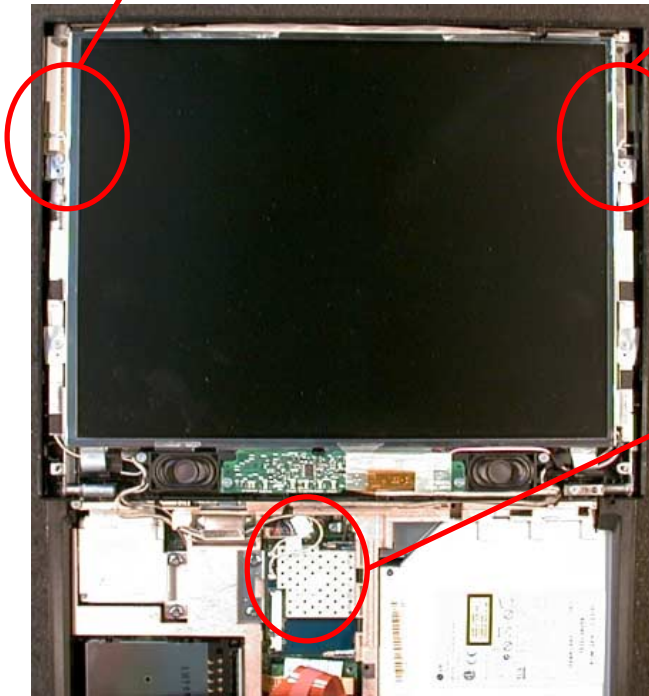

Photographs of IBM notebook PC antennas for

Description: 2.4 GHz WLAN MiniPCI Card

FCC ID: OSZ37200M-10

Brand name: Intersil

Model number: ISL37200M-10

Overview of Host PC of ISL37200M-10 MiniPCI card

Overview of ISL37200M-10 MiniPCI card mounted in host PC with antennas

Inverted F antenna mounted on left side of LCD screen

Slot antenna mounted on right side of LCD screen