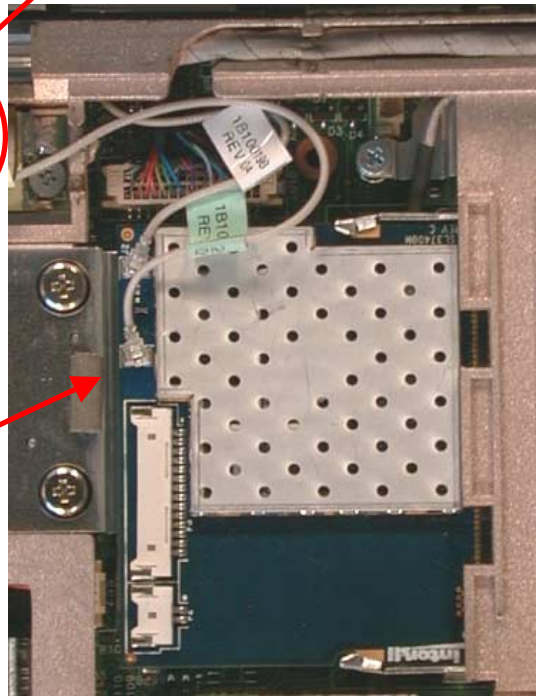

Photographs of IBM notebook PC antennas for

Description: 2.4 GHz WLAN MiniPCI Card

FCC ID: OSZ37200M-10

Brand name: Intersil

Model number: ISL37200M-10

Overview of Host PC of ISL37200M-10 MiniPCI card

Overview of ISL37200M-10 MiniPCI card mounted in host PC with antennas

Inverted F antenna mounted on left side of LCD screen

Slot antenna mounted on right side of LCD screen