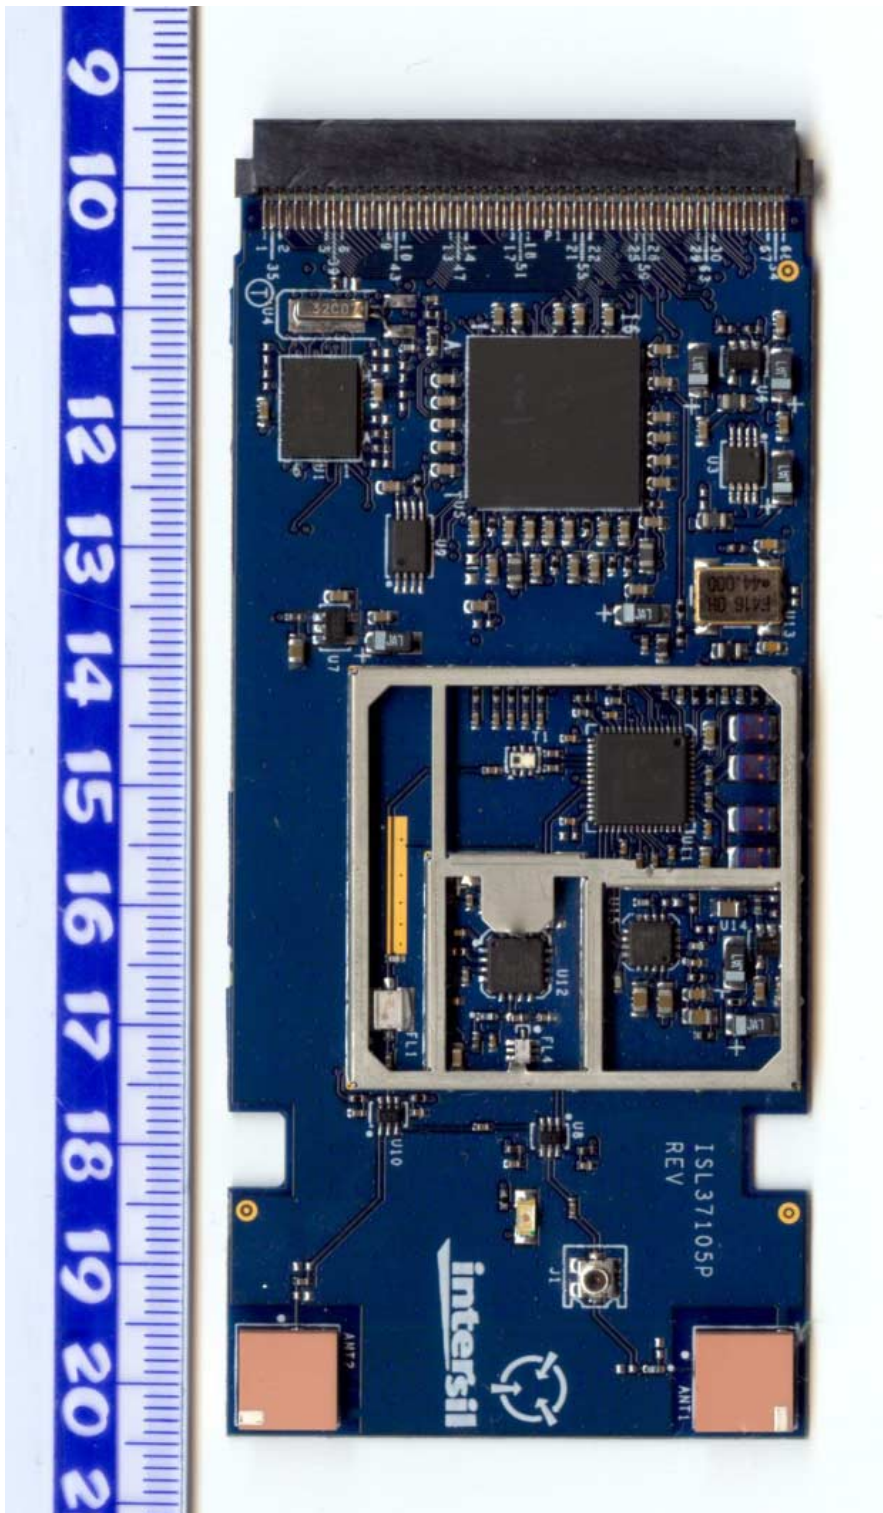

**Internal photographs of**

**Description: 2.4 GHz PC Card WLAN**

**FCC ID: OSZ37105P**

**Brand name: Intersil**

**Model number: ISL37105P**

ISL37105P PCB front with shield

ISL37105P PCB front without shield

ISL37105P PCB rear