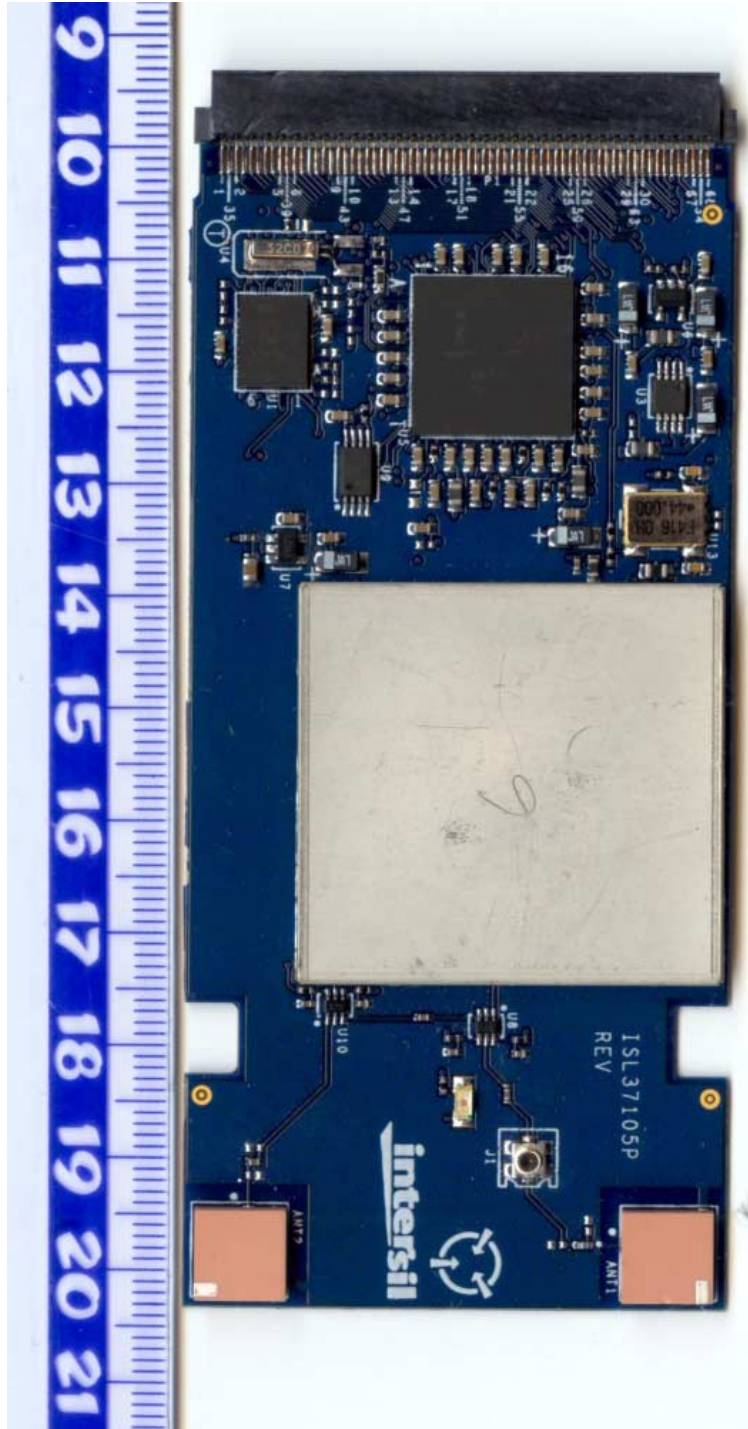

**Internal photographs of**

**Description: 2.4 GHz PC Card WLAN**

**FCC ID: OSZ37105P**

**Brand name: Intersil**

**Model number: ISL37105P**

ISL37105P PCB front with shield

ISL37105P PCB front without shield

ISL37105P PCB rear