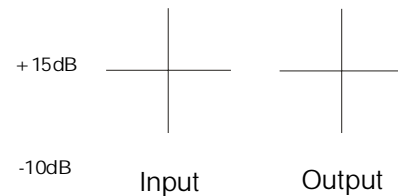

Unbalanced

TX Antenna

TO REDUCE THE RISK OF ELECTRIC SHOCK
 DO NOT OPEN CASE
 NO USER SERVICEABLE PARTS INSIDE

Balanced

RX Antenna A

Power Fuse 100-240 V ~
 2x T 3,15 L

Reprovorlage
 201 239

RX Antenna B