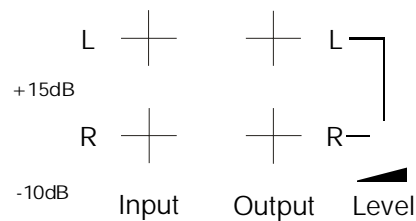

Antenna DC bias

RS 232

LAN

FC FCC ID: OSDMCWD509
 IC: 3628A-MCWD509

This device complies with part 15 of the FCC Rules and with RSS-210 of Industry Canada. Operation is subject to the following two conditions: (1) this device may not cause harmful interference, And (2) this device must accept any interference received, including interference that may cause undesired operation.

Unbalanced

TX Antenna

TO REDUCE THE RISK OF ELECTRIC SHOCK
 DO NOT OPEN CASE
 NO USER SERVICEABLE PARTS INSIDE

Balanced

RX Antenna A

Power Fuse 100-240 V ~
 2x T 3,15 L

Reprovorlage
 201 239

RX Antenna B