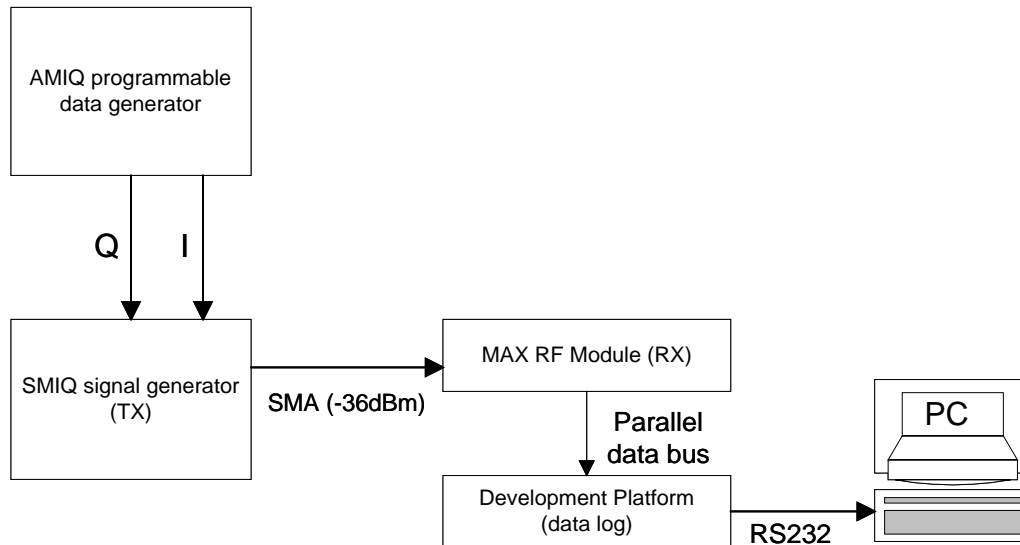

3. Measurement Setup

The MAX RF module, configured in receive mode, has been mounted on the Adcon Development Platform in order to real-time log all demodulator samples. These samples are stored in a RAM block on the Development Platform. After measurement of 5000 symbols, all sampled data is fed to the RS232 port of the Development Platform for external processing (determining the mean and variance of the samples).

The reference transmitter is an external signal source, the Rohde&Schwarz SMIQ, that is modulated by the programmable data source, the Rohde&Schwarz AMIQ. The programmable data source contains one block of spread data that is used as reference. The output power of the SMIQ is set at well above the noise floor of the MAX RF module.

The first measurement of 5000 samples is executed having the MAX RF module in normal operation mode (i.e. despreading activated). The second measurement of 5000 samples is executed having the despreading code of the MAX RF module replaced by a constant value of one (which is equivalent to deactivating the despreading operation).

Equipment list:

Description	Type	Serial Number
Data Generator	R&S AMIQ03	833266/020
Signal Generator	R&S SMIQ03B	1125.5555.03
Device Under Test	MAX RF Module	116410058
Development Platform	Virtex Development Board	Virtex10