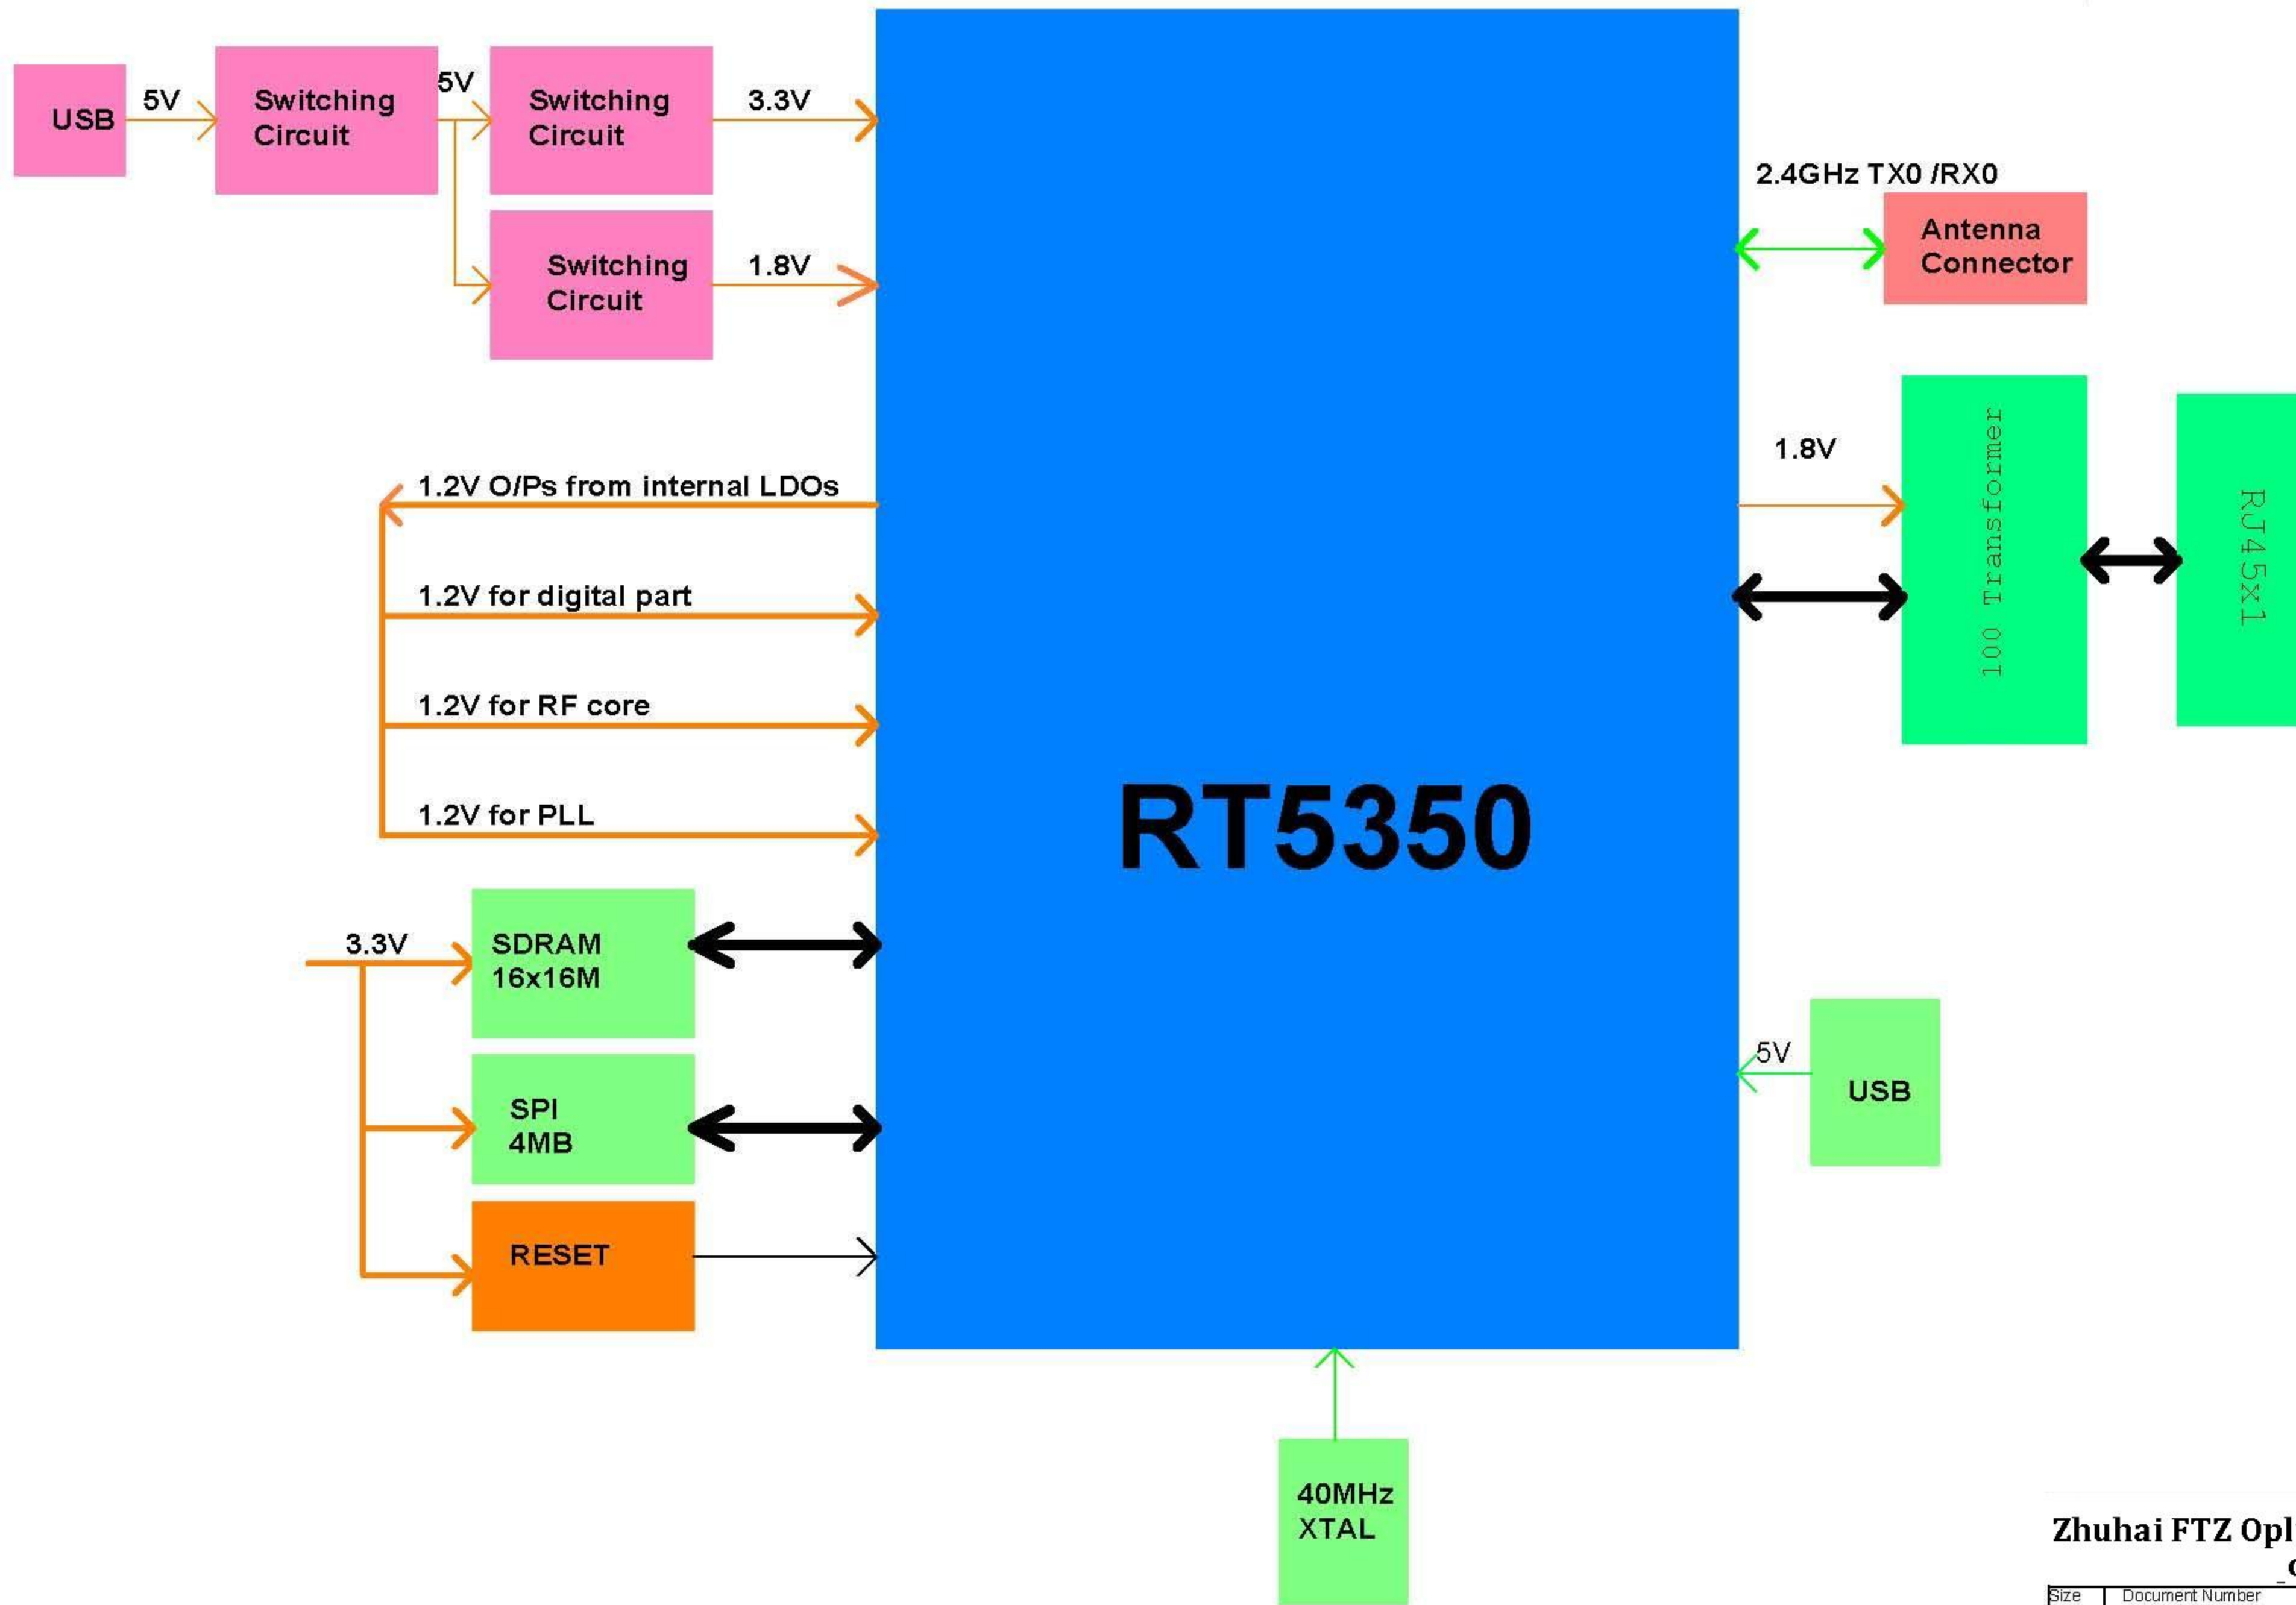

Block Diagram

Zhuhai FTZ Oplink Communications, Inc.
opu1120

Size B	Document Number Block Diagram	Rev 1.0
Date:	Sheet 4 of 13	1