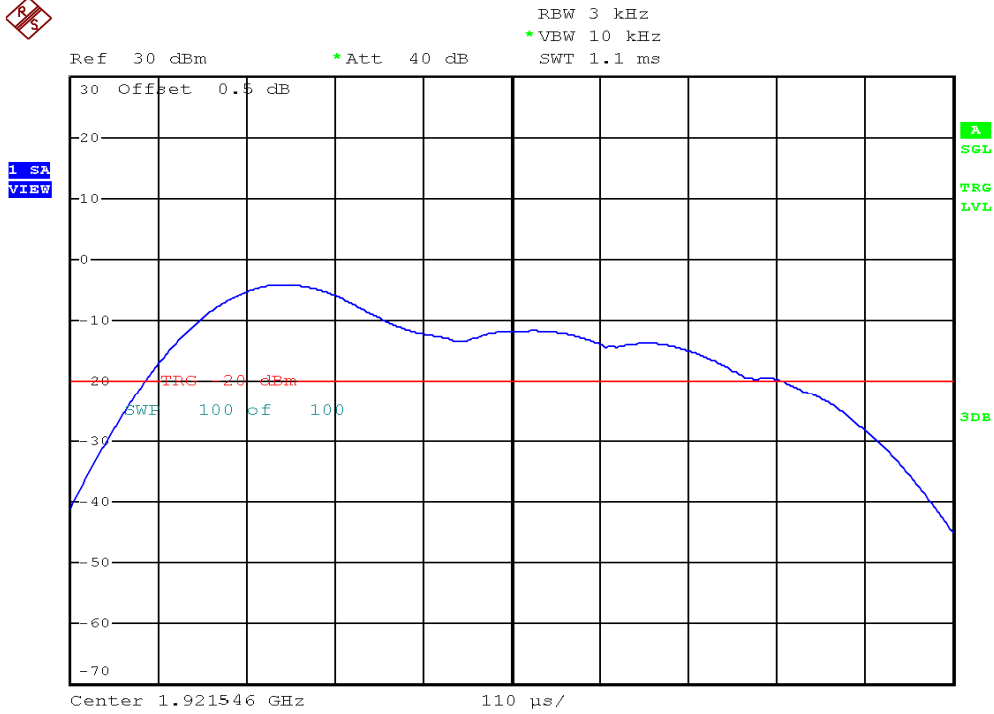

INTERTEK TESTING SERVICES

Power Spectral Density Plots

Base unit, Lowest channel, Traffic carrier

Base unit, Highest channel, Traffic carrier