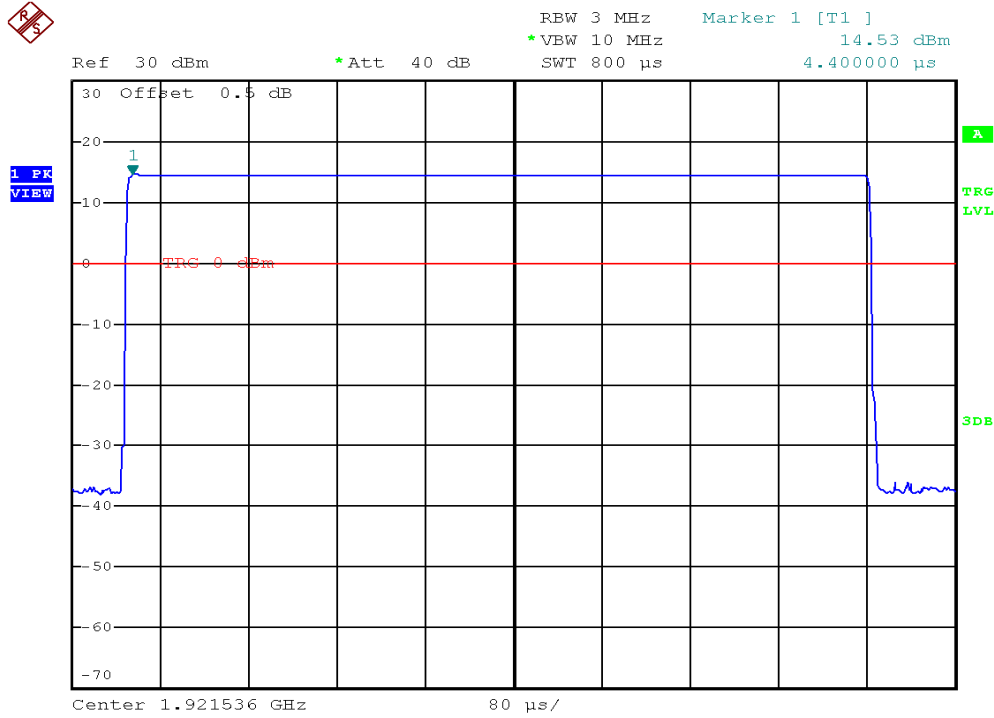

INTERTEK TESTING SERVICES

Peak Transmit Power Plots

Base unit, Lowest channel, Traffic carrier

Base unit, Middle channel, Traffic carrier

INTERTEK TESTING SERVICES

Peak Transmit Power Plots

Base unit, Highest channel, Traffic carrier